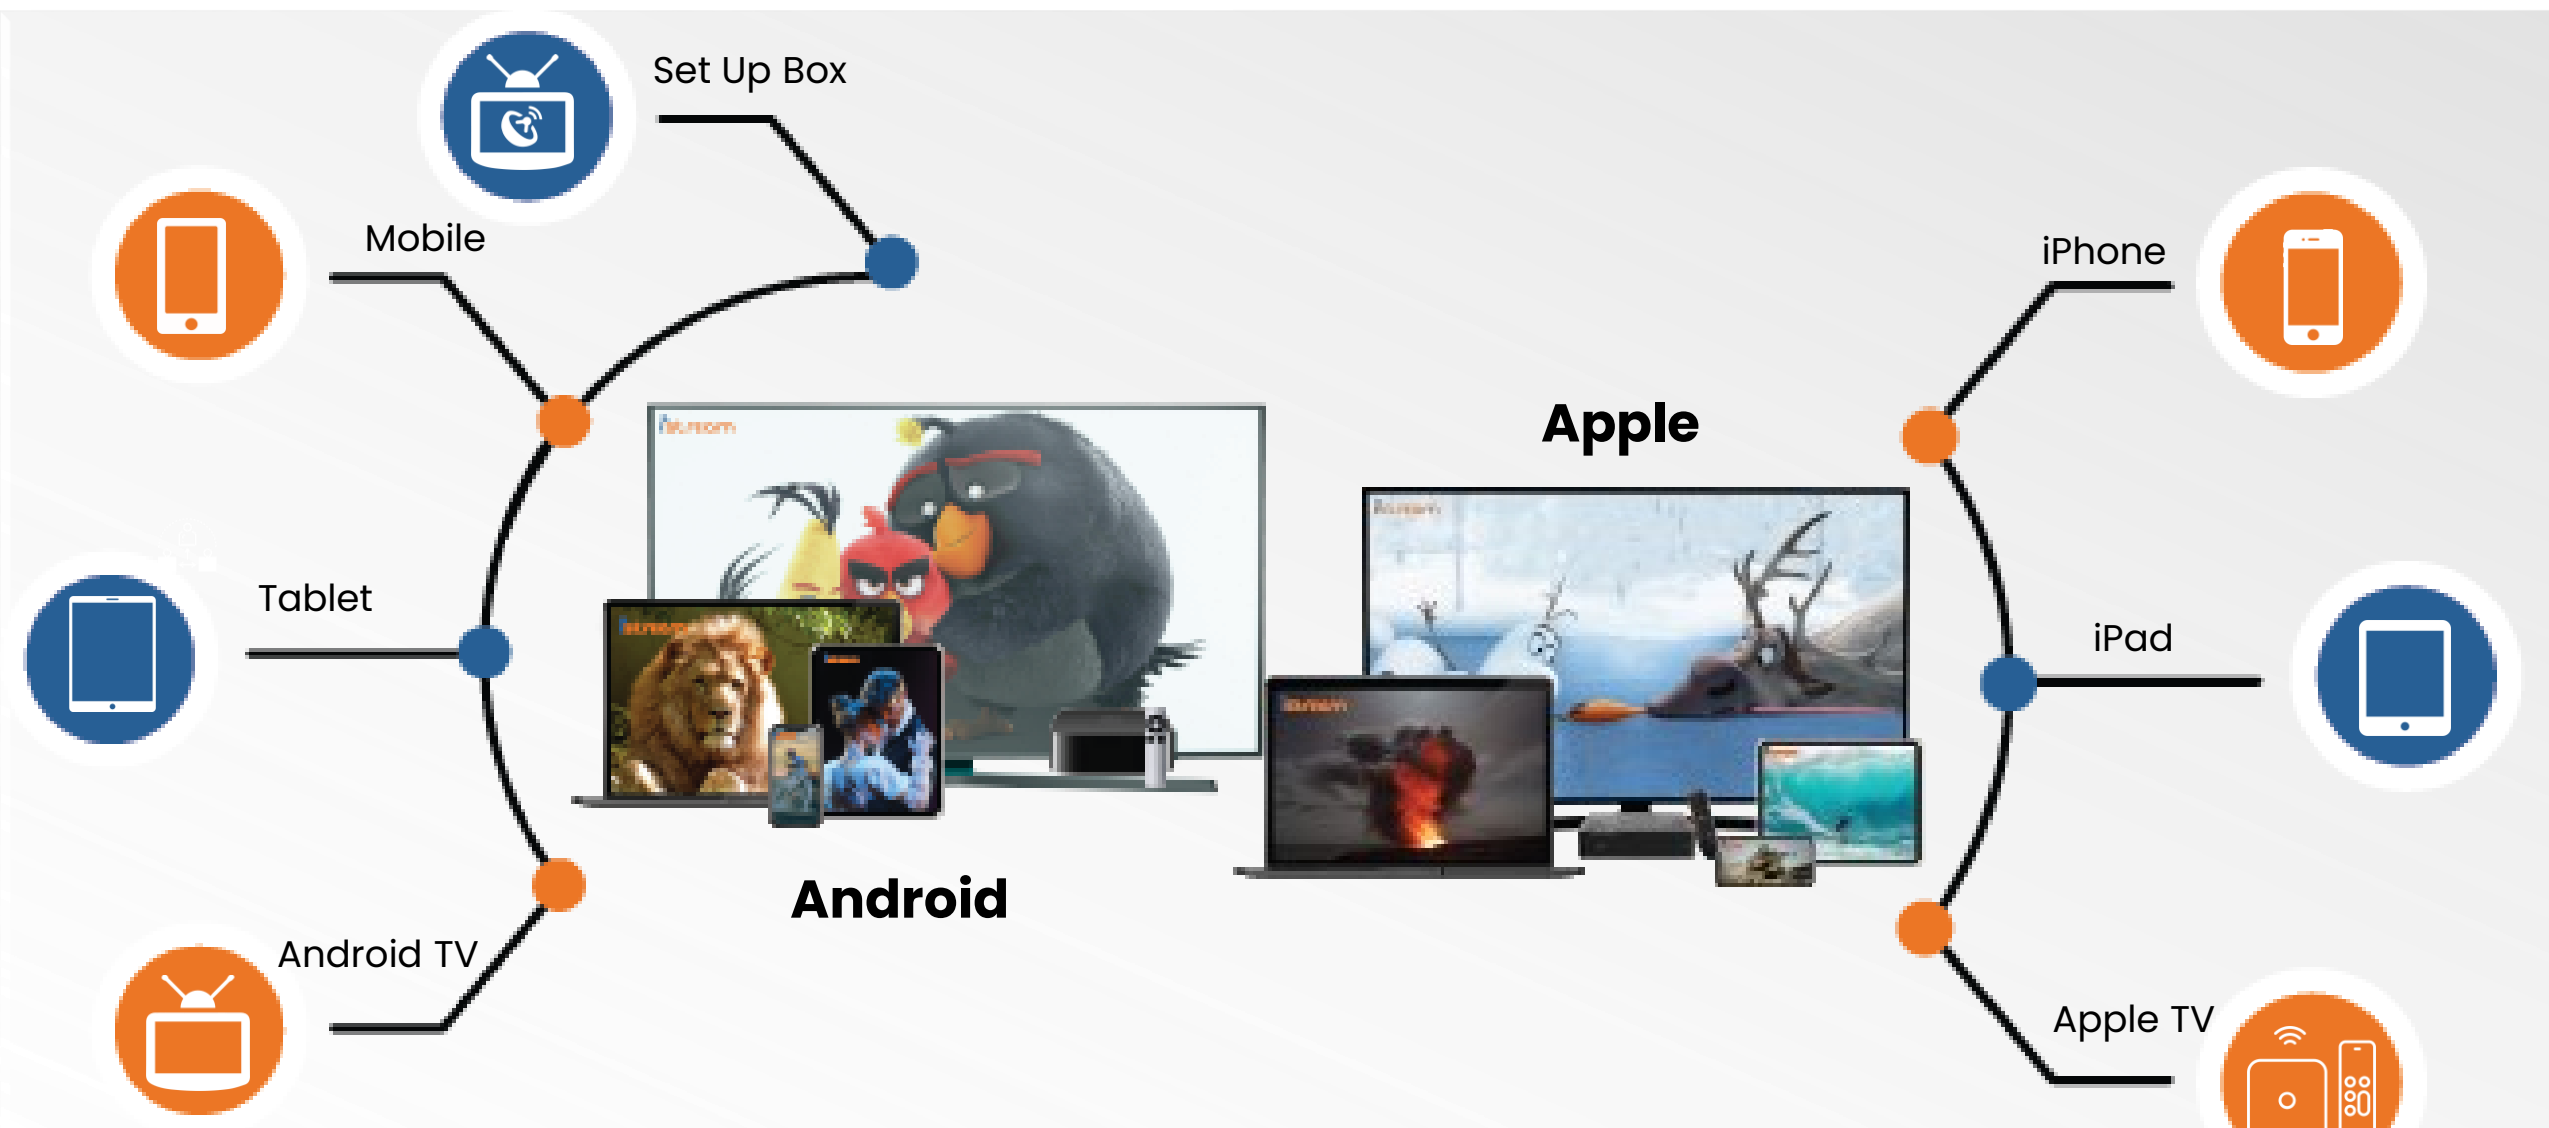

YouCast - Supported Devices