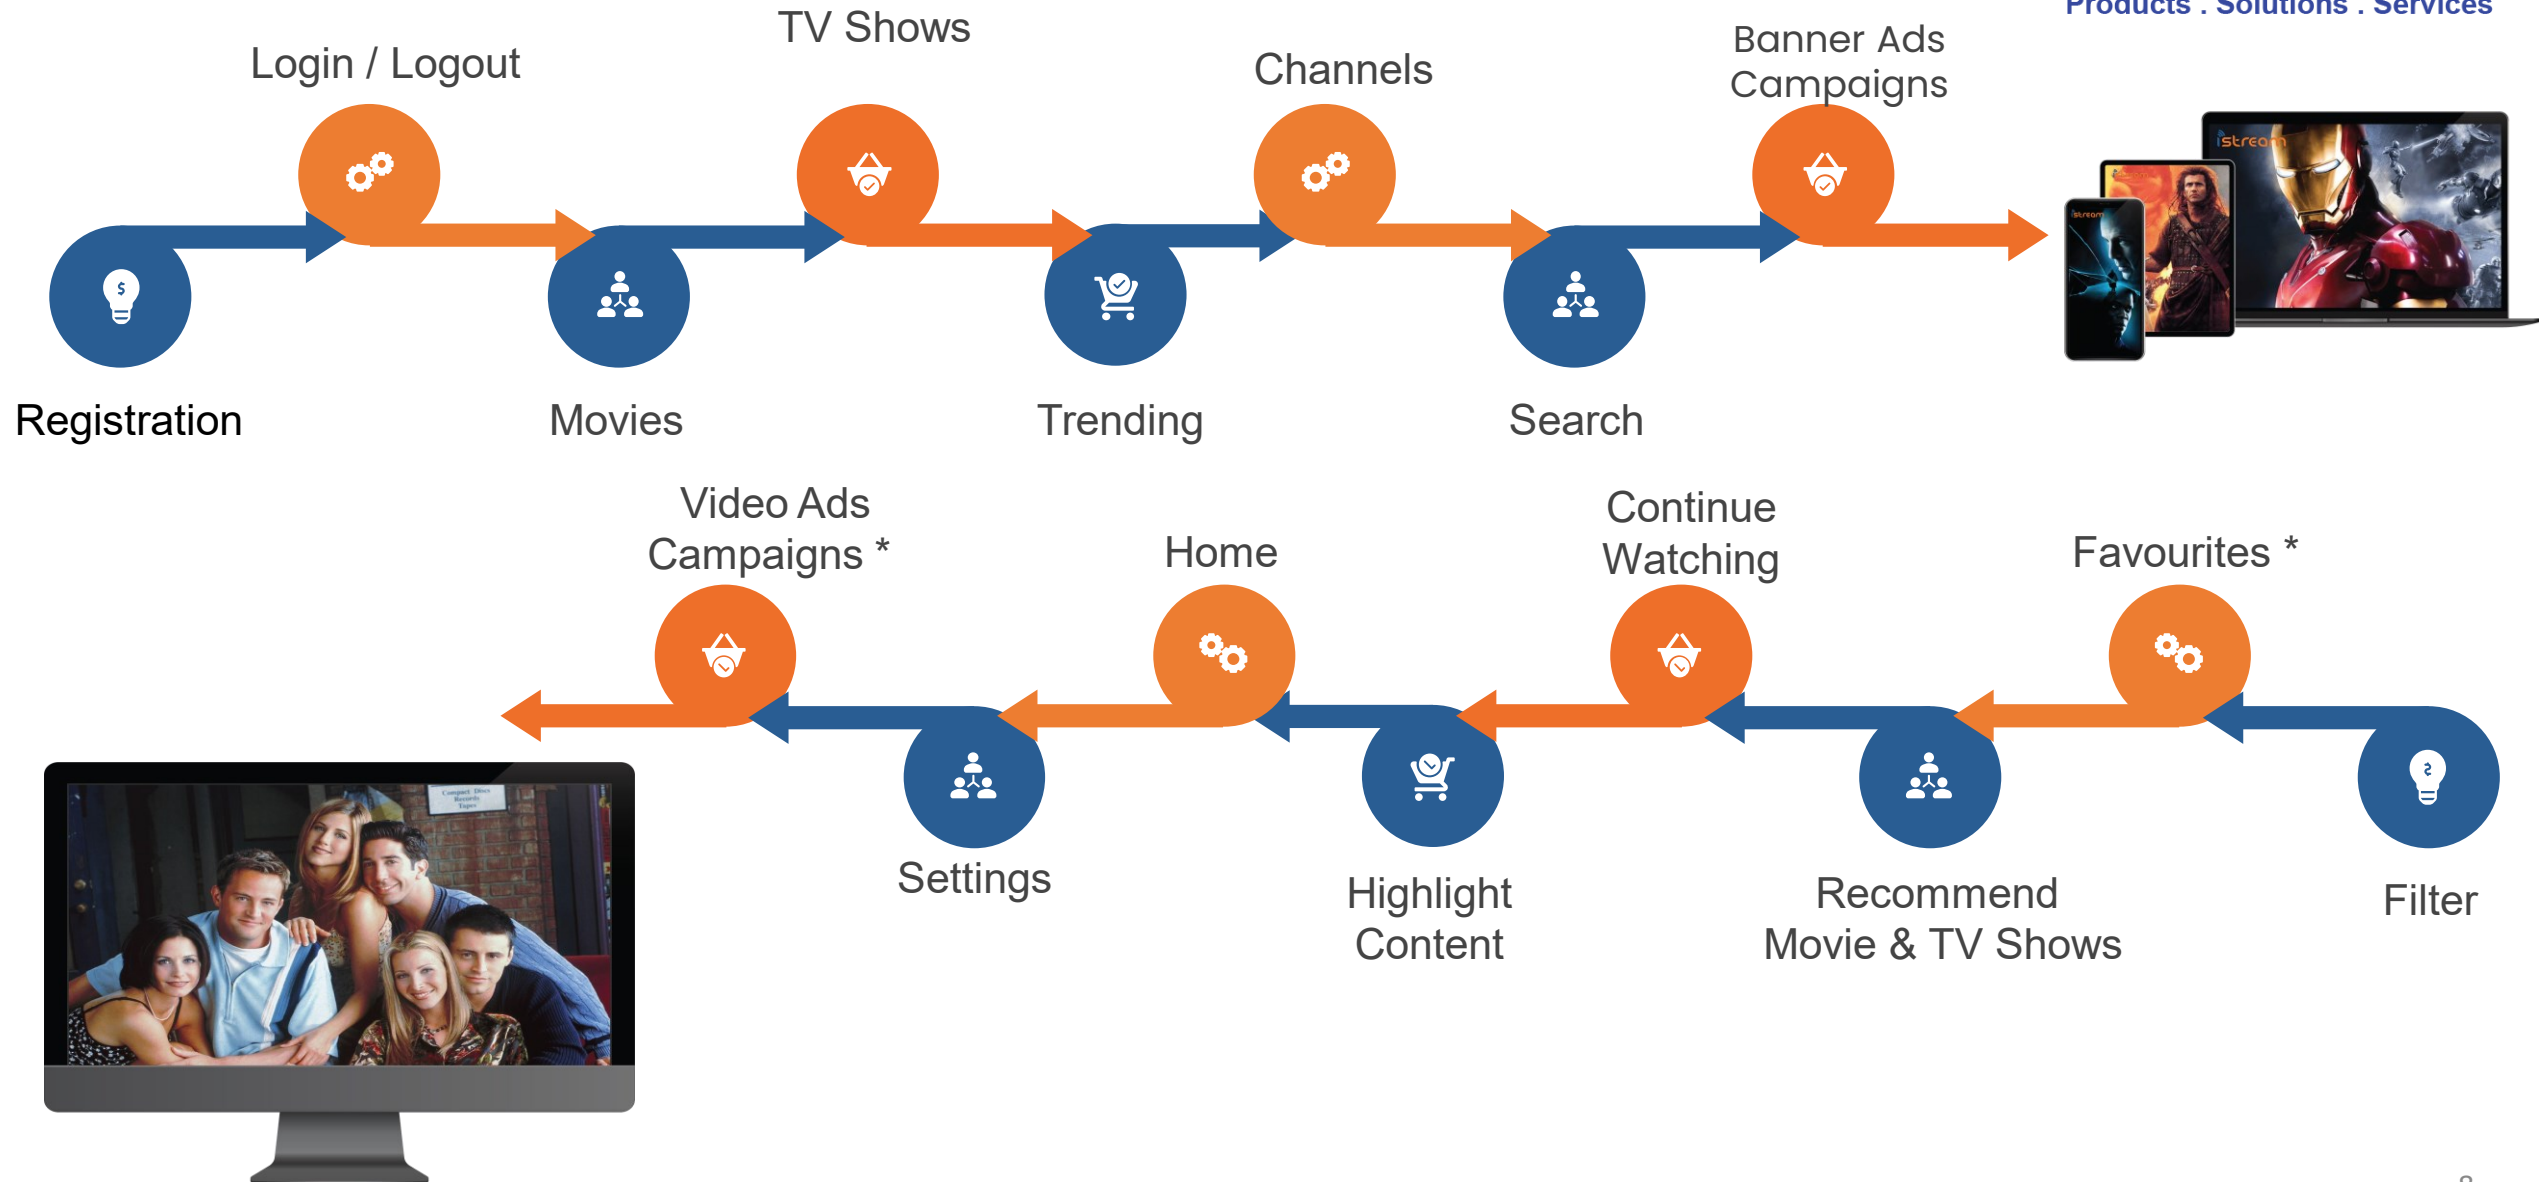

YouCast – Mobile & TV Features