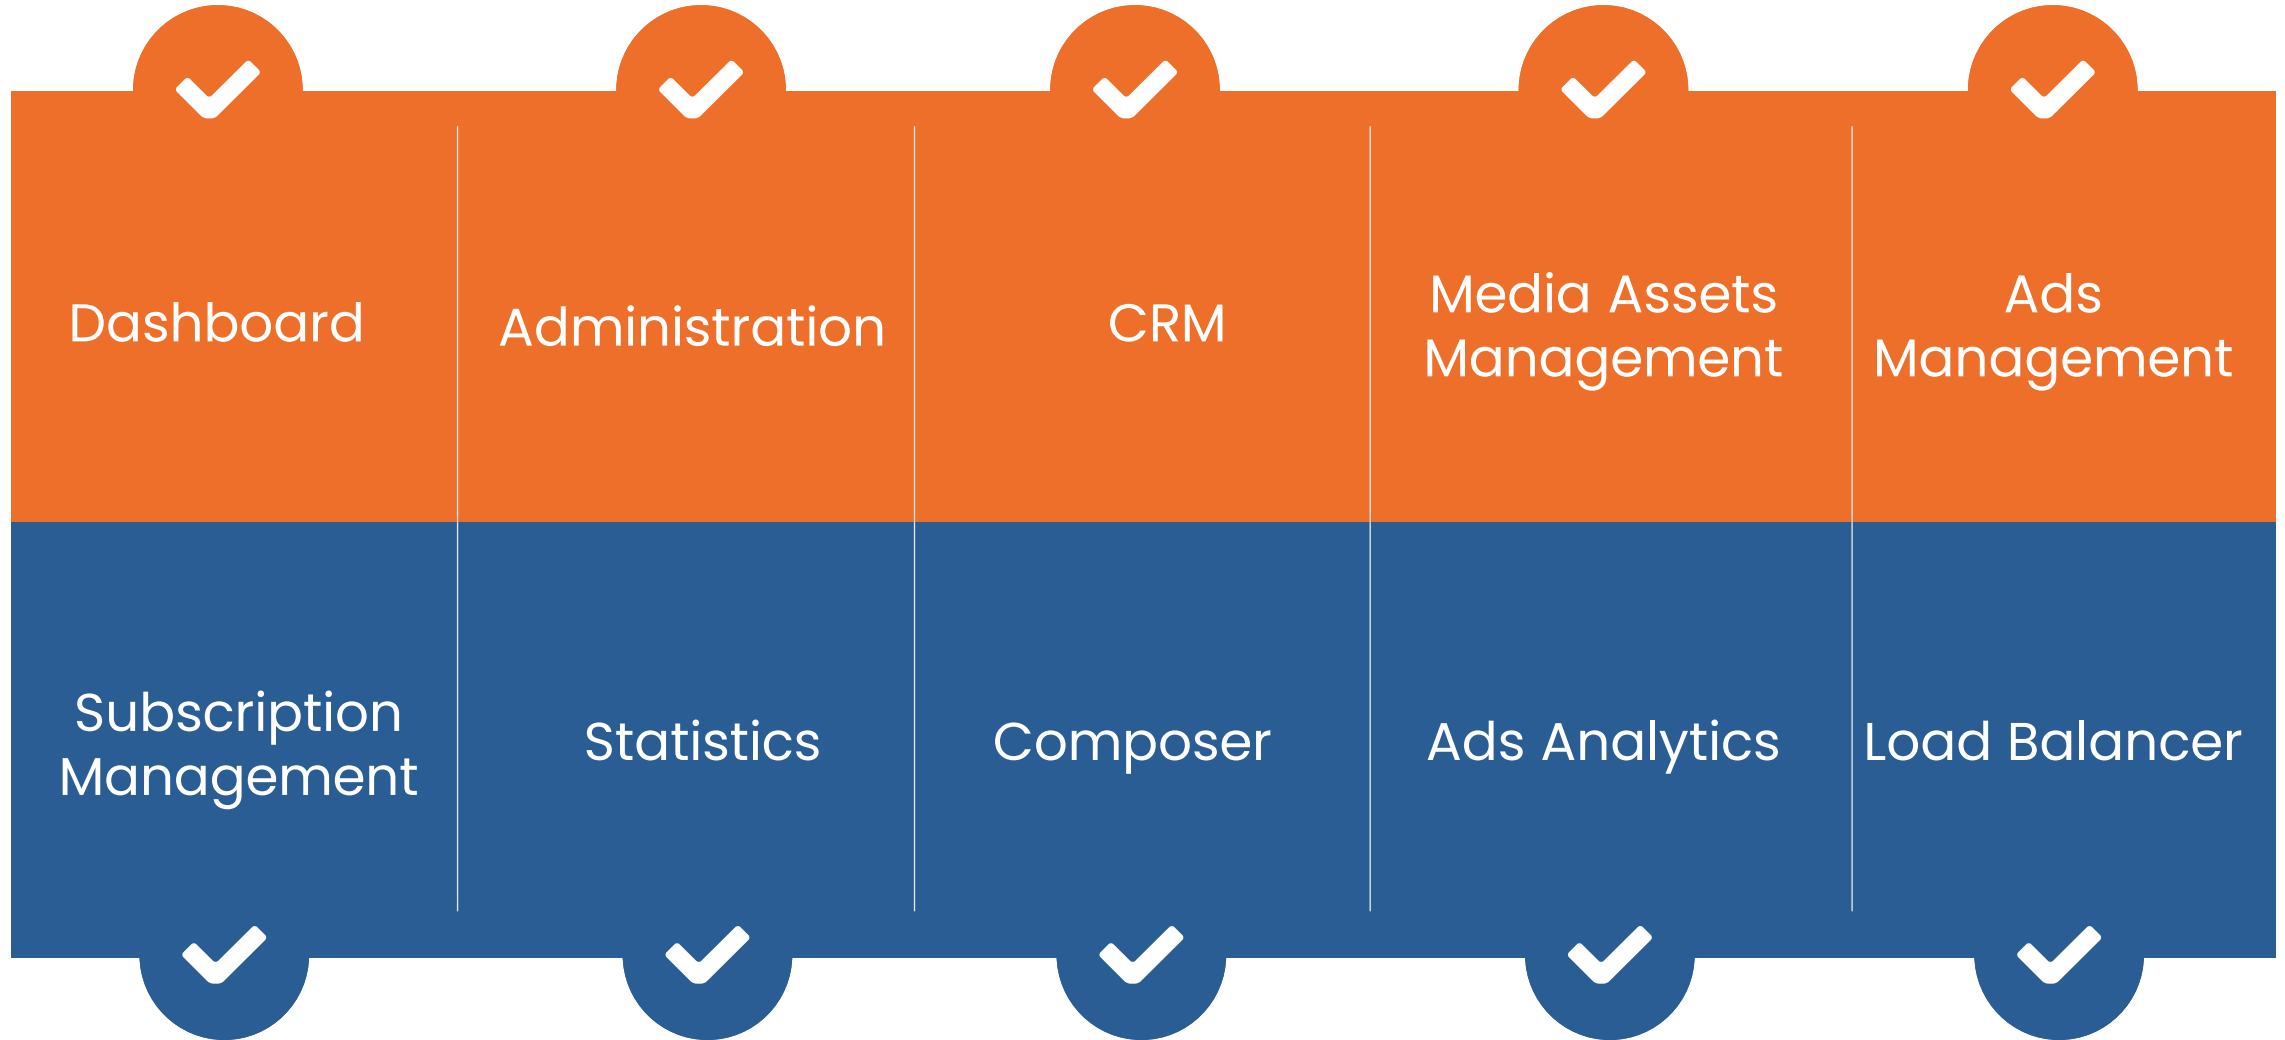

YouCast - Admin Modules