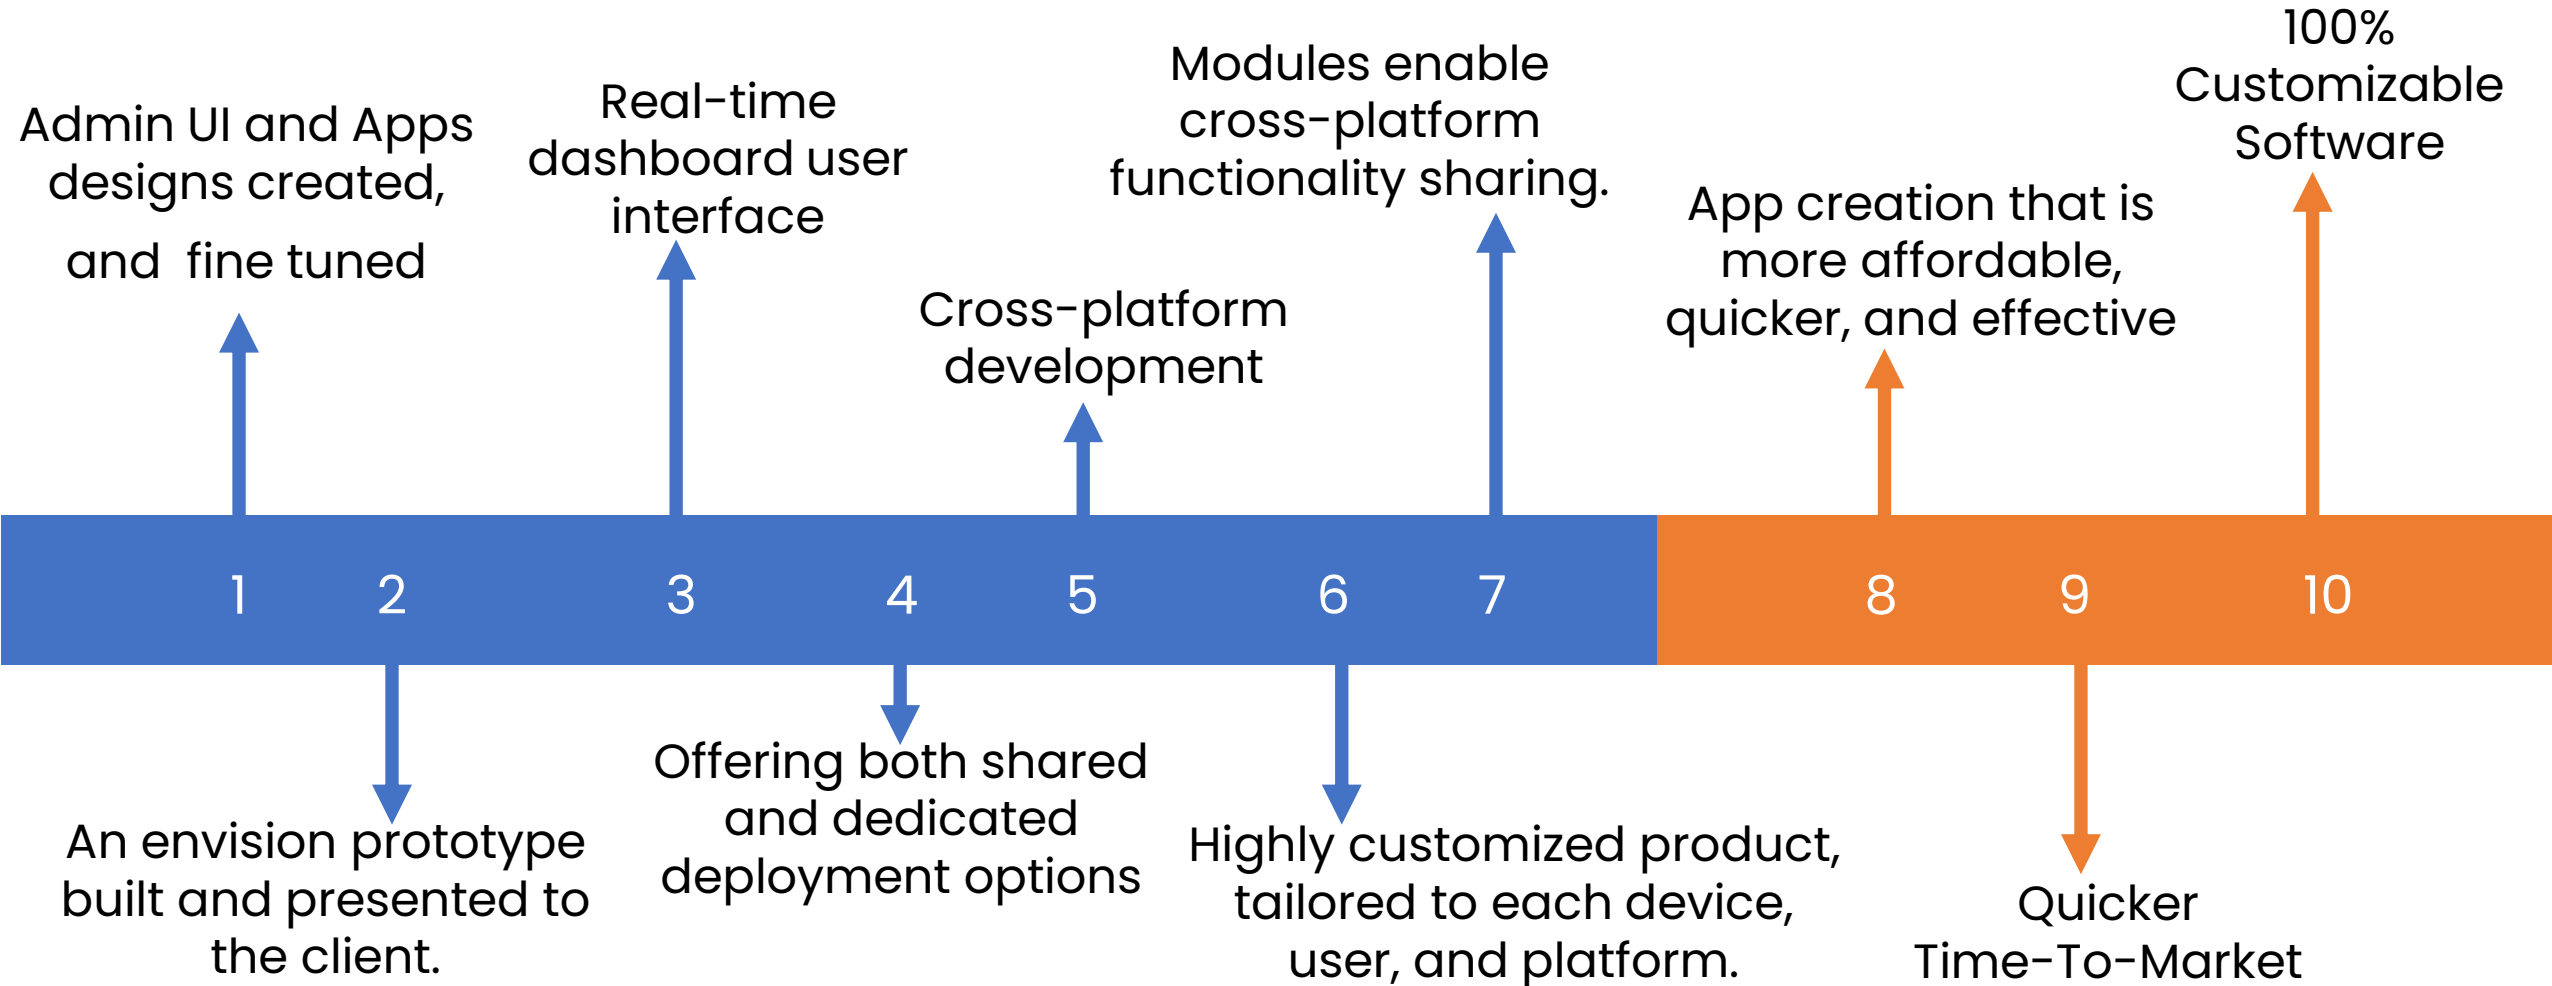

YouCast – Reasons to Choose