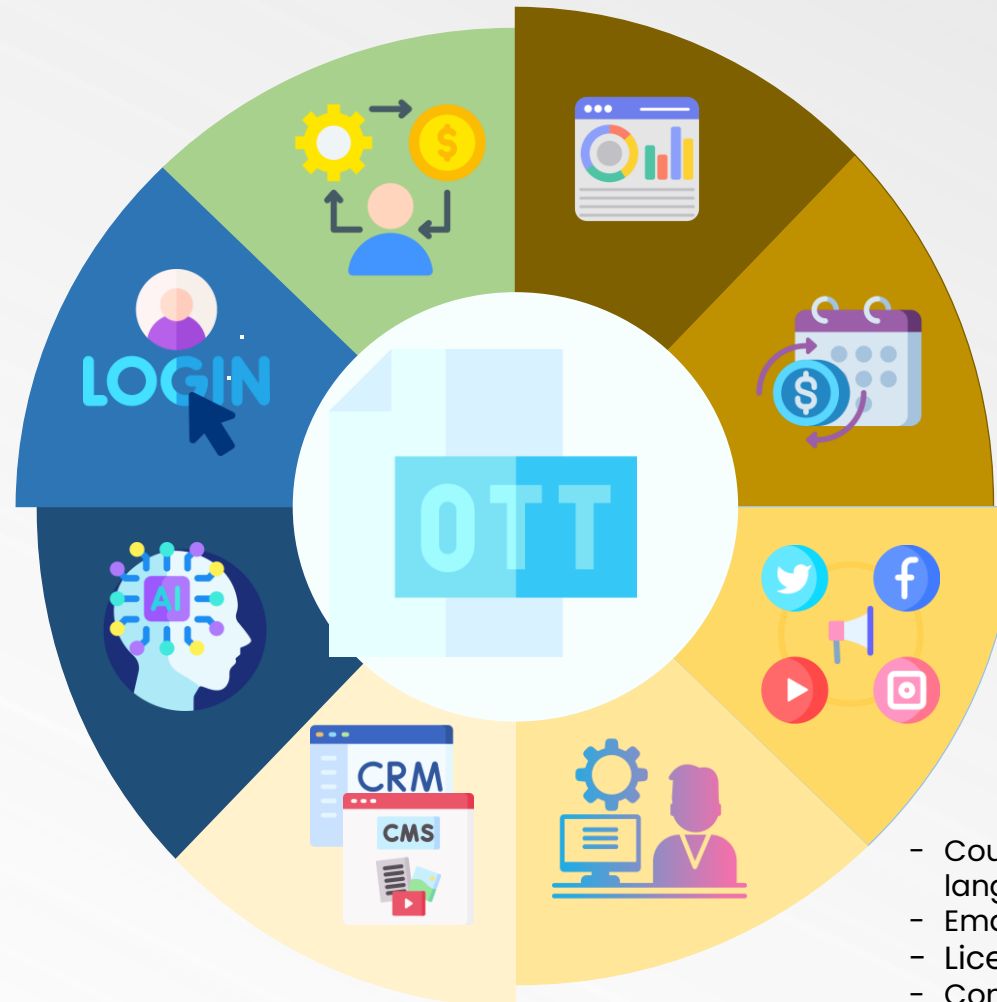

Login

- Registration
- Phone Authentication
- Email Authentication
- Terms and Conditions

Intelligence

- Billing Monitoring
- Data Monitoring
- Marketing Analytics
- Prediction
- Real Time Statistics
- User Experience

CRM and CMS

- Pre-Authorized HW
- User Accounts
- Static Pages

ADS Management

- Marketing
- ADS Management

Asset Management

- Highlight Contents
  - Linear TV
- Media Asset Securities
  - Media Servers
  - Parental Ratings
    - VOD

Dashboard

- Dashboard

Subscriptions

- Subscriptions

Administration

- Countries, Cities, Taxes, languages & Currencies
- Email Templates
- License
- Composer
- Payment Gateways
- Schedule Email Tasks
- User Mgmt
- System Users
- Tenants