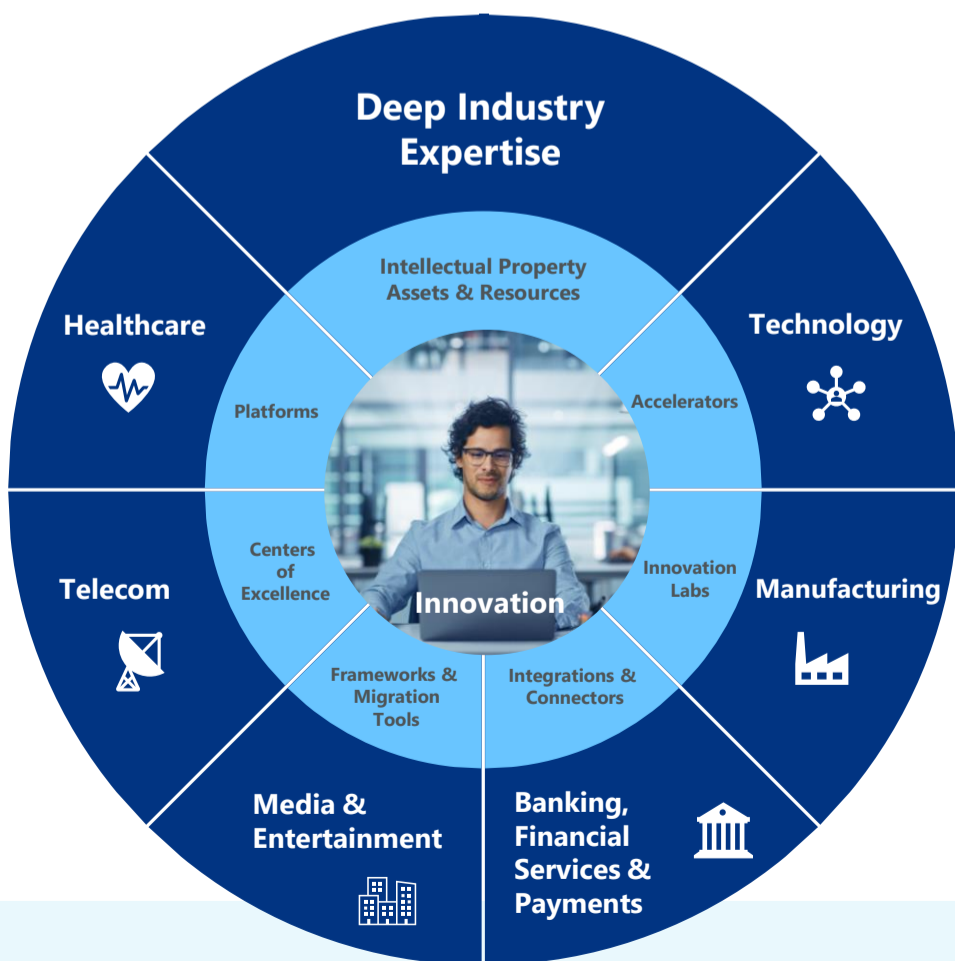

Infinite

www.infinite.com | Microsoftsales@infinite.com