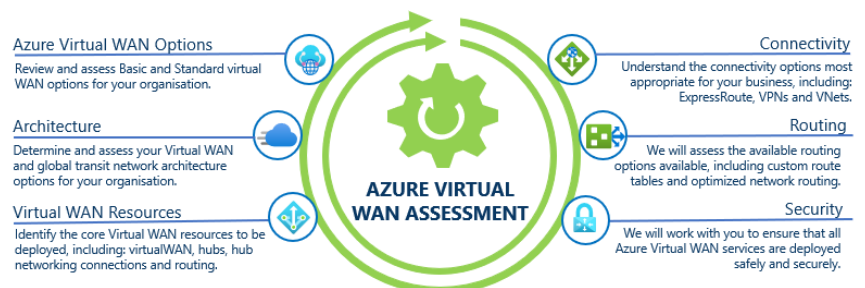

Our **Azure Virtual WAN Assessment** is a three day offering where we will work with your organisation to understand how we can deploy this service to provide you with an optimized networking experience in Azure. The **Azure Virtual WAN Assessment** from Servent will provide your organisation with the opportunity to engage with our Azure Architects and Engineers on all aspects of **Azure Virtual WAN** networking.

As the Azure public cloud has grown so have the numerous networking options and solutions available on the platform. Between the networking services native to the platform and the hundreds of others published in the Azure Marketplace the sheer scale of available and potential solutions can be somewhat overwhelming.

This is where Servent are best placed to help. Given our heritage on Azure we have a deep understanding of both native Azure and third party networking offerings available in the Azure Marketplace. As part of our **Azure Virtual WAN Assessment** we shall work with you to understand your business. We will also help to identify hybrid and cloud networking solutions and services to provide you with the best and most appropriate **Azure Virtual WAN** solution for your organisation.

A selection of high-level outcomes from the **Azure Virtual WAN Assessment** is presented below.