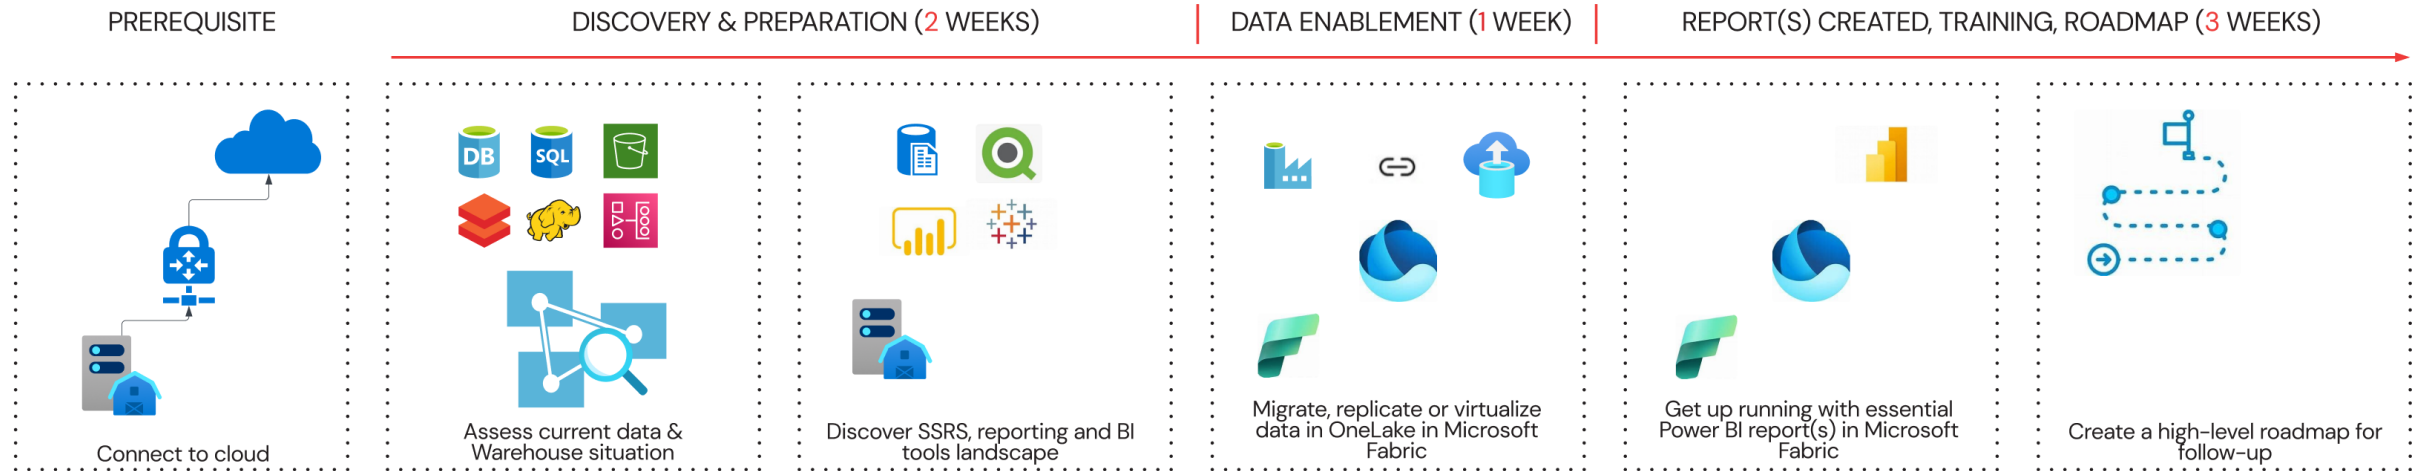

Data Modernization Module 1

Data Foundation in Azure 6-Week Implementation

Migrate and Virtualize Your **Data Warehouse** for Rapid Business Insights with **Power BI**