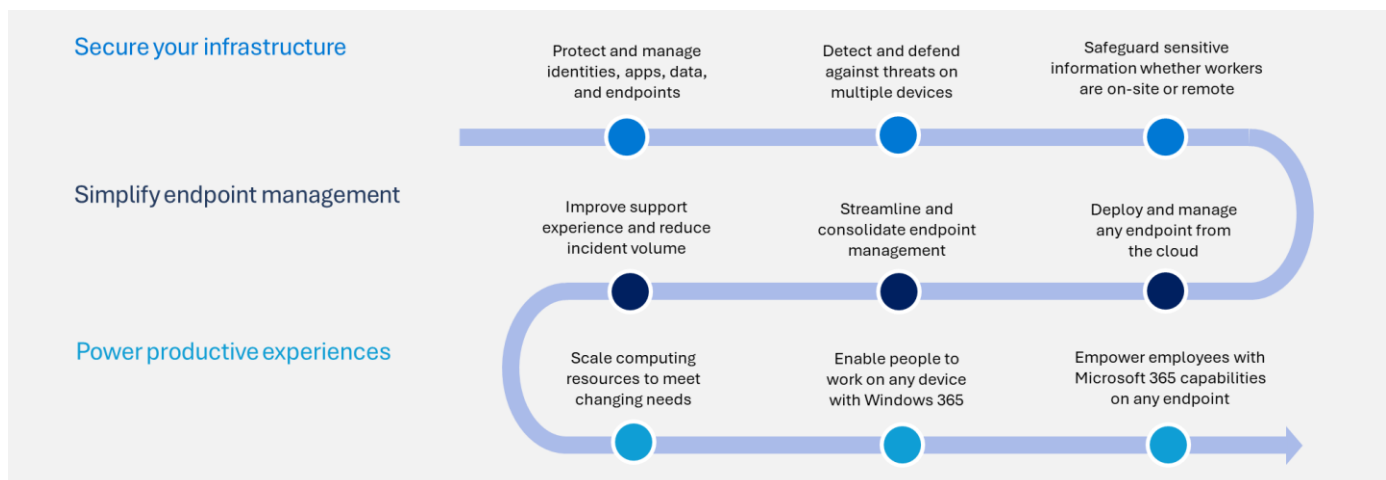

Windows 365 Services

Strategy and Business Case

- Windows 365 strategy for your organization based on virtualization use cases, personas, costs, and risks
- Deliver a business case with recommendations, costs, benefits productivity gains, and return on investment

Prepare your Environment for Windows 365

- Prepare your environment for testing with one of the following activities: Intune and Co-management, apps packaging, Azure networking or custom imaging

Windows 365 Pilot

- Provision and manage Windows 365 Cloud PCs
- Train pilot user group on the productivity features and integration within Microsoft 365 apps

Windows 365 Deployment

- Create a custom user adoption plan to speed value realization by seamlessly provisioning Windows 365
- Train and support end users on the productivity features and integration within Microsoft 365 apps

The Windows 365 Journey

Let TEKsystems Global Services navigate through the endless advantages of using Windows 365. Our team can help you maximize value and equip your business for the future.

ABOUT TEKSYSTEMS

We're TEKsystems. We accelerate business transformation by solving complex technology, business and talent challenges—across the globe. We partner with 80% of the Fortune 500 to create solutions that enable them to capitalize on change. TEKsystems is an Allegis Group company. [Learn more at TEKsystems.com.](https://www.teksystems.com)