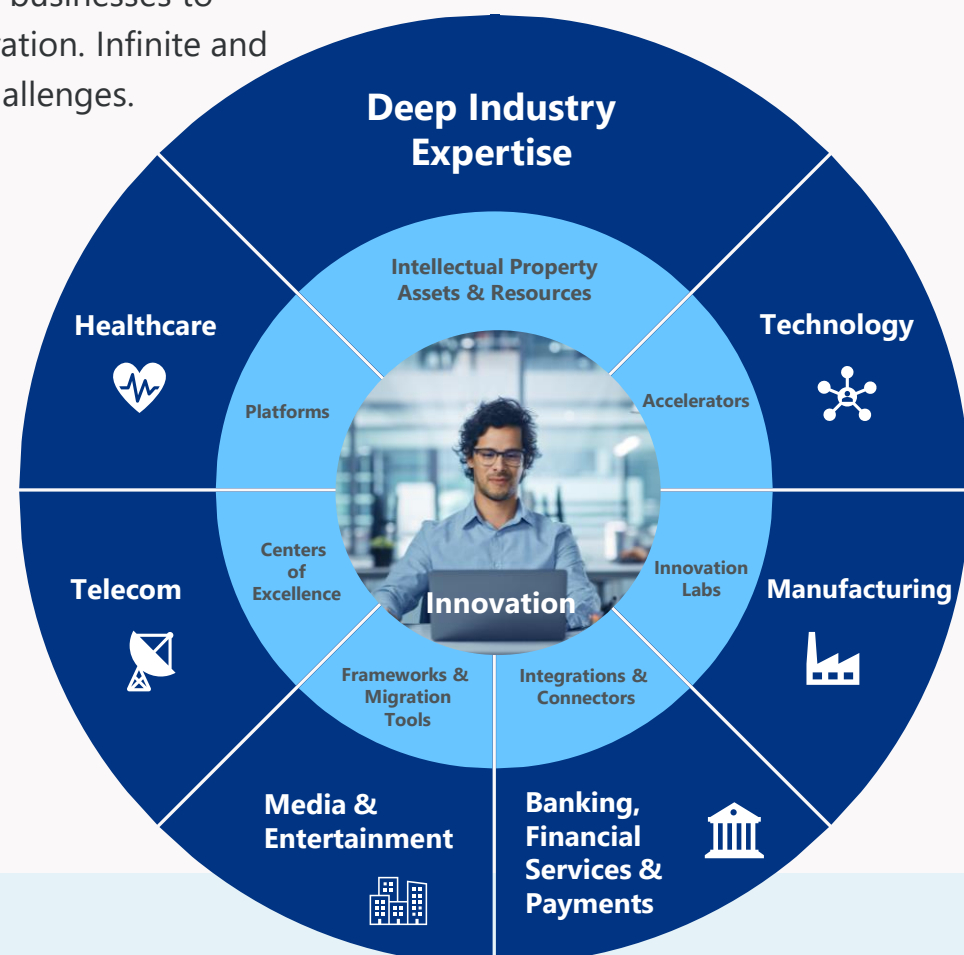

Differentiated Client Value

- **Delivery at scale**, with more than 18,000 employees
- **Proven track record**, with more than 400 enterprise clients
- **Global support** with 22 offices worldwide
- Requirements adherence of **>99%**
- **Demonstrated quality excellence** with CMMI V2.0 Maturity Level 5 for Development and Services
- **Recognized industry leader** with more than 20 analyst awards from ISG, Avasant, Everest Group, and others