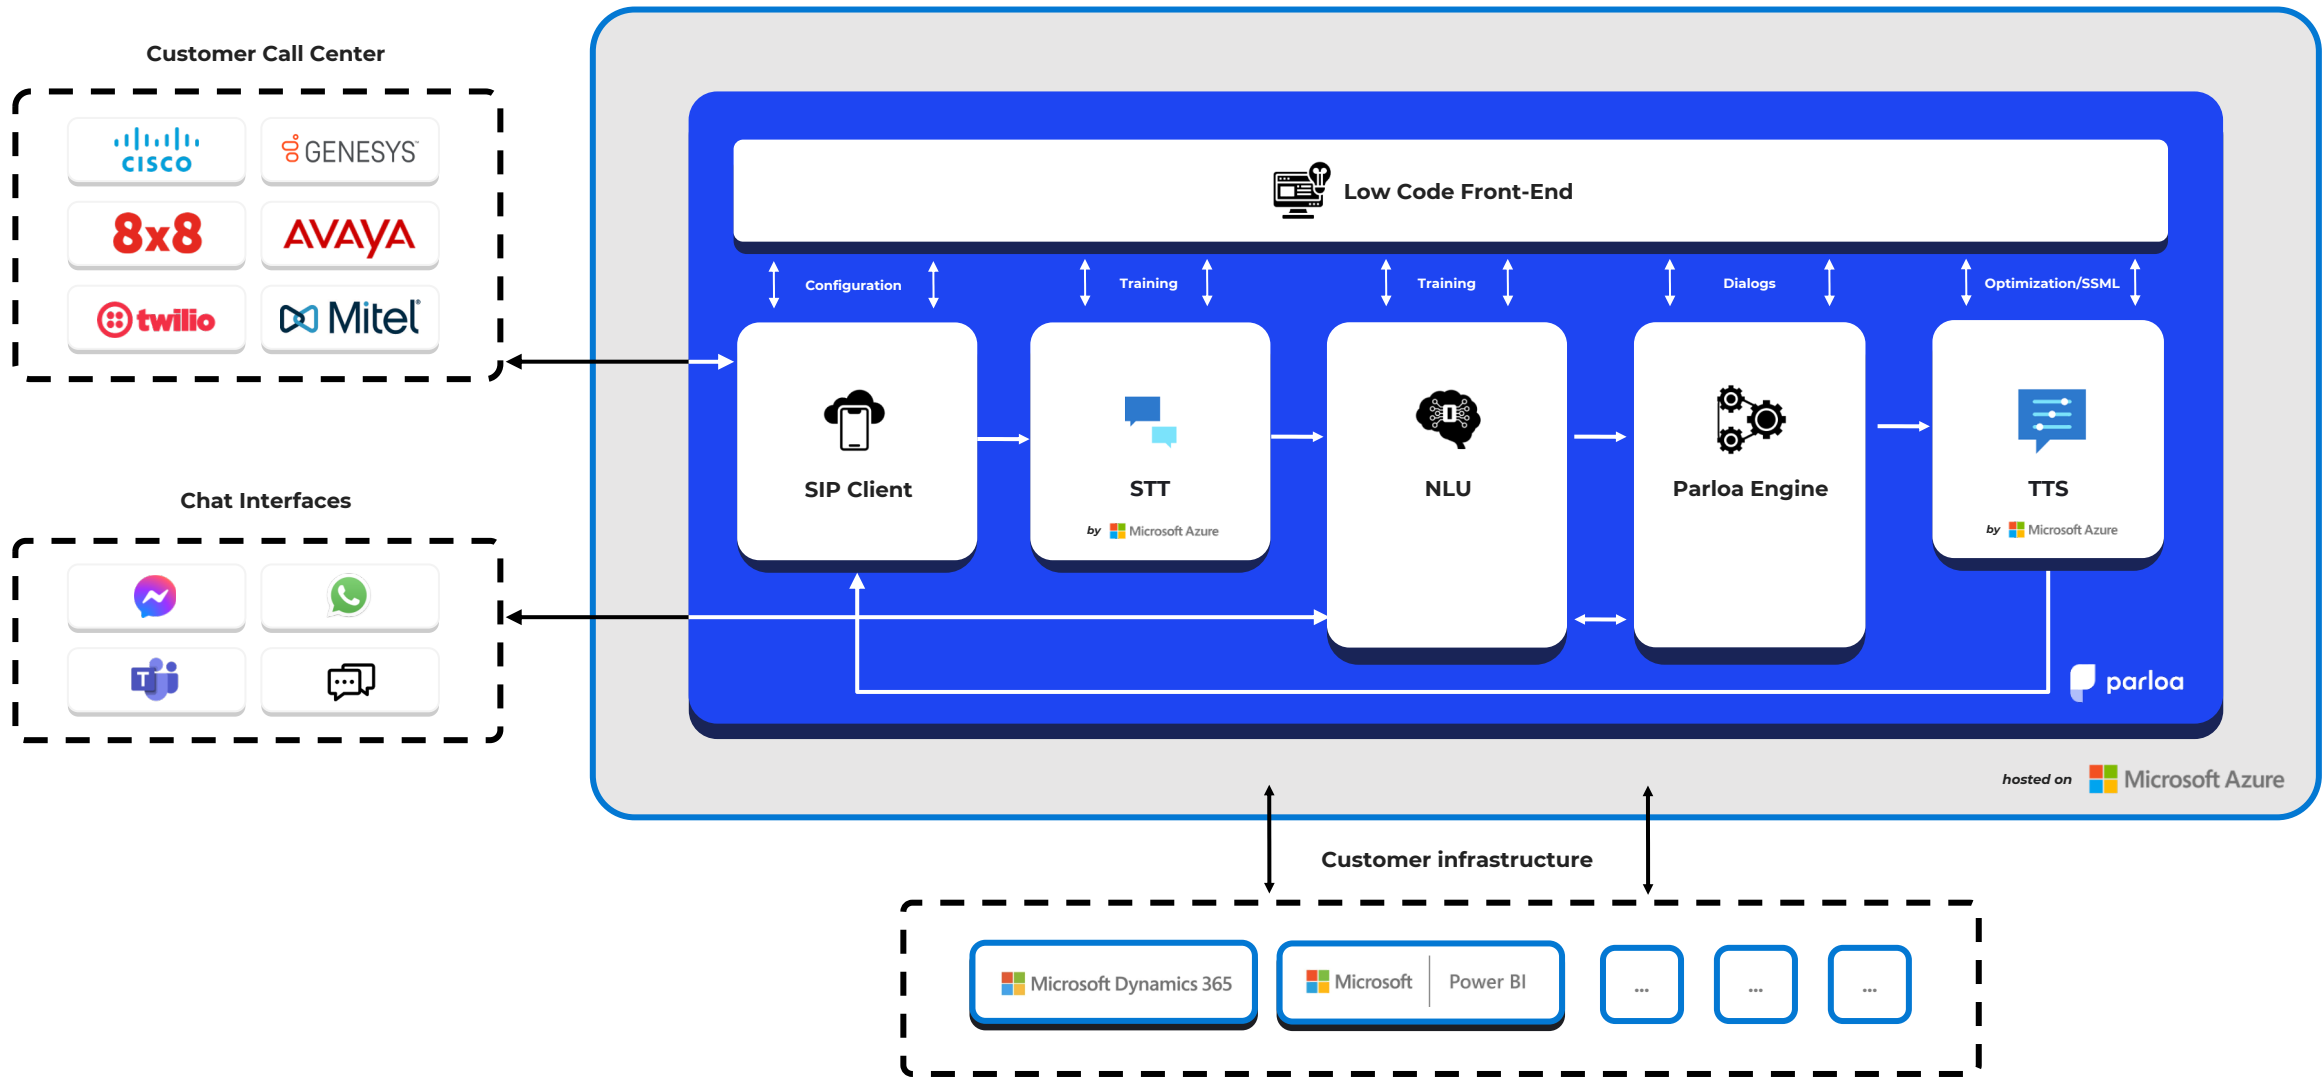

# Technical infrastructure

**Talk  
to us.**

 **malte@parloa.com**

 **+49 30 120 82 822**  
**+49 176 780 335 86**

 **Münzstraße 5**  
**10178 Berlin**

Trusted by

**axel springer\_**