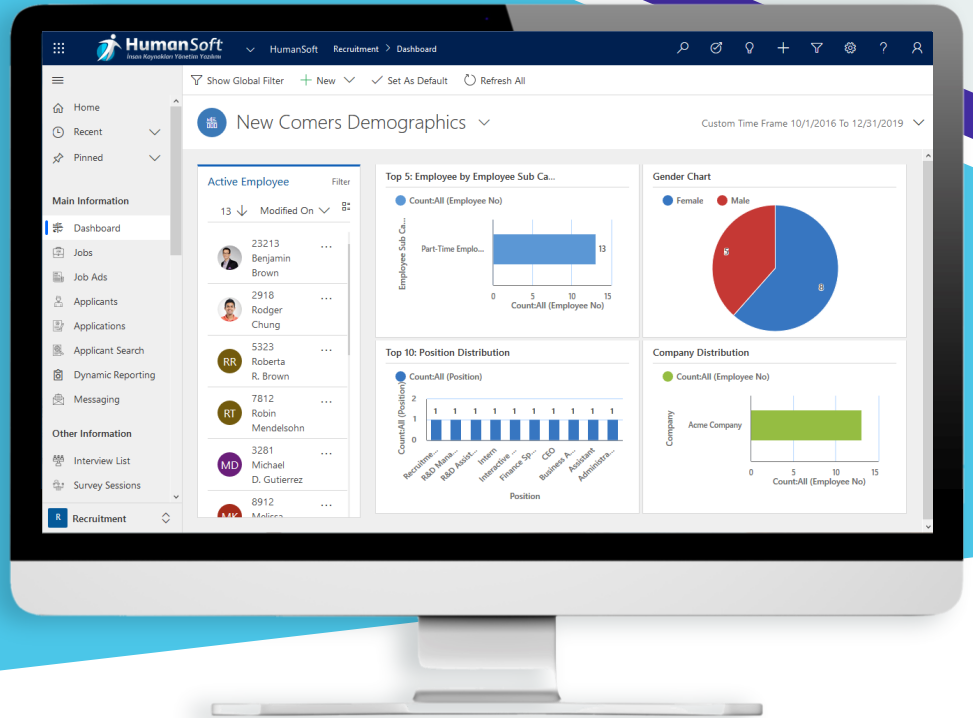

HumanSoft is end-to-end Human Resource Solution running on top of Microsoft Power Platform.

-  Customizable
-  Process-Driven
-  Built-in Analytics

Talent & Succession

w/ Ninebox

Performance & Recognition

w/ 360° Evaluation

Learning & Development

w/ LMS Capability

Recruitment & Onboarding

w/ Job Portal

**Core HR
&
Self-Service**

Technical Specifications

HumanSoft harnesses the full potential of the Microsoft Power Platform, utilizing each of its components for optimal performance. The core of the application is developed using Power Apps' Model-Driven architecture, with Dataverse serving as the primary data source. For analytics, we leverage Power BI's robust capabilities, while integrations are seamlessly managed through Power Automate.

Microsoft Power Platform

The low-code platform that spans Office 365, Azure, Dynamics 365, and standalone applications.

Power Apps

Application development

Power Automate

Workflow automation

Power BI

Business analytics

Copilot Studio

Intelligent virtual agents

Integration Capability

- Dynamics 365 HR
- Any Core HR System
- Any Payroll System

REQUEST FOR PERSONALIZED DEMO

 Istanbul, TR | Portland, OR, USA

 <https://HumanSoft.app>