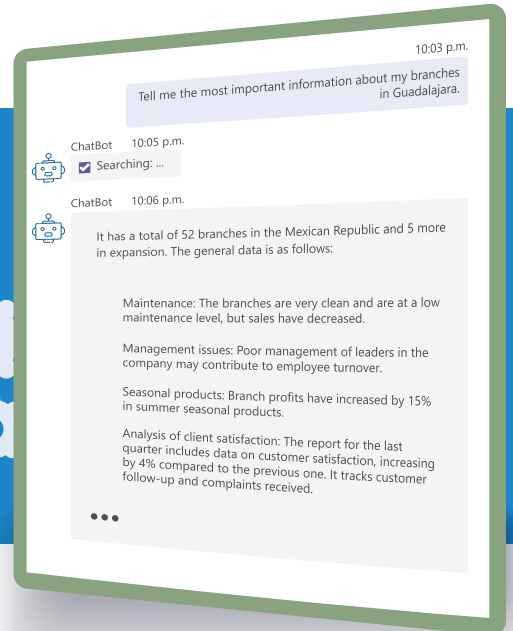

ChatGPT Chatbot

Chatbot combines business rules and data in order to deliver intelligent responses.

Customer Challenge

You will have the ability to access your company's indicators and highlights through natural language, gathering information from different sites and files, which may consist of structured, unstructured, and semi-structured data, specifically focused on searching through files curated by financial experts.

Access the chatbot from Power BI, intranet sites, or Microsoft Teams.

ChatGPT Chatbot

Chatbot combines business rules and data in order to deliver intelligent responses.

Ask about your highlights in a simple way and receive surprising results.