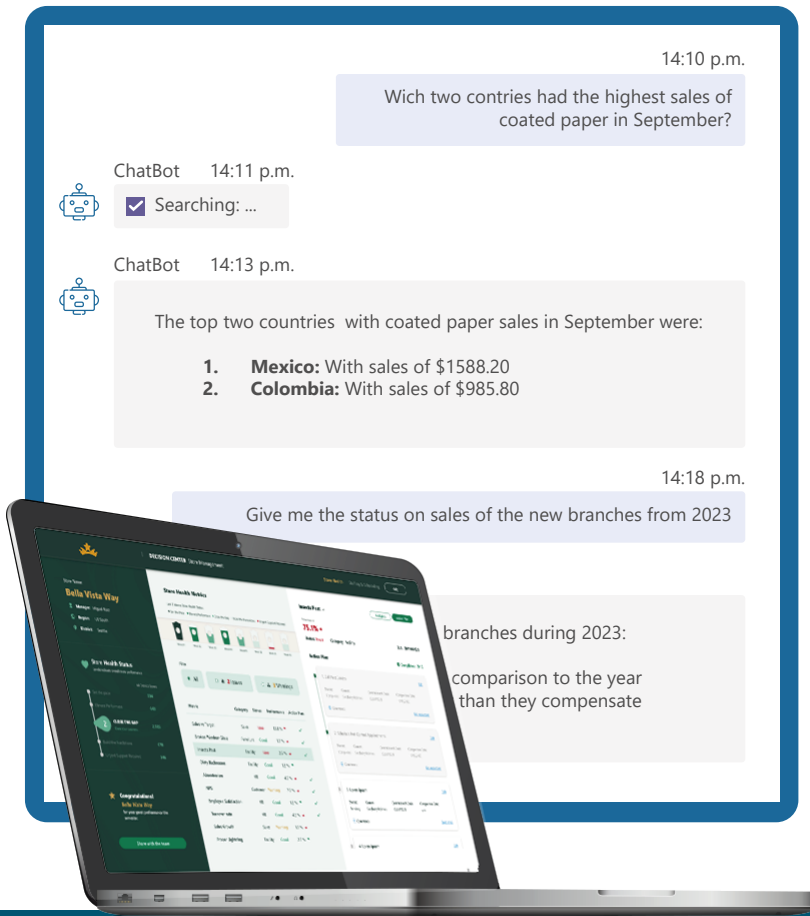

ChatGPT Chatbot

Chatbot combines business rules and data in order to deliver intelligent responses.

Customer Challenge

You will have the ability to access your company's indicators and highlights through natural language, gathering information from different sites and files, which may consist of structured, unstructured, and semi-structured data, specifically focused on searching through files curated by financial experts.

Access the chatbot from Power BI, intranet sites, or Microsoft Teams.

ChatGPT Chatbot

Chatbot combines business rules and data in order to deliver intelligent responses.

Ask about your highlights in a simple way and receive surprising results.