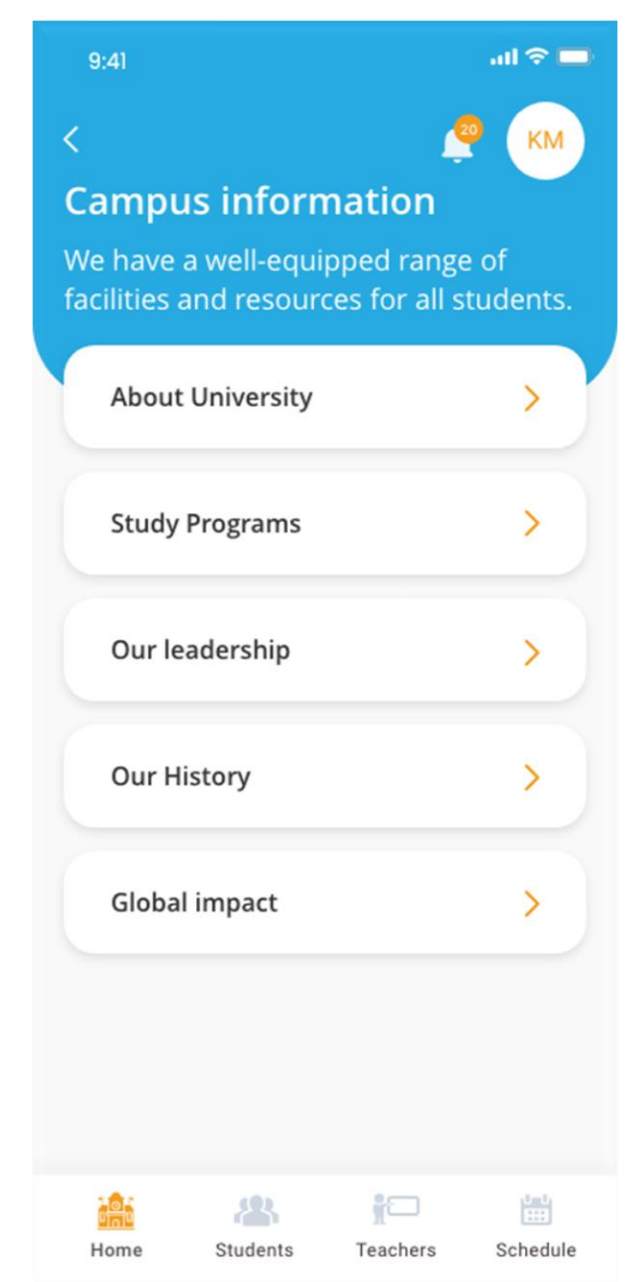

Ready to transform your university learning Experience?

MagiXEdu Mobile application and portal to digitize your education process. Cloud platform with high location accuracy. Students a one – stop shop for everything they need. Easy to implement and cost effective. Simple to manage.

MagiXEdu Features:

- Built-in analytics for clear insights.
- Powerful dashboard and reports.
- Android and iOS platforms.
- Ability to integrate with different back-end systems

Engage Your Students With a Mobile App For Universities

- Mobilize your services with on-the-go access .
- Virtual and physical classes
- Automatic attendance recording with face recognition and/or location Integrate with online Learning Management Systems(LMS)
- Ability to chat and communicate with other students and teachers Integrate with virtual learning platforms

MagiXEdu. Benefits:

- About, latest news, and event schedules.
- Personalized profiles .
- Easy-to –use indoor map.
- Easy-to-use directory .
- Very useful calendar .
- Gather feedback with questionnaires