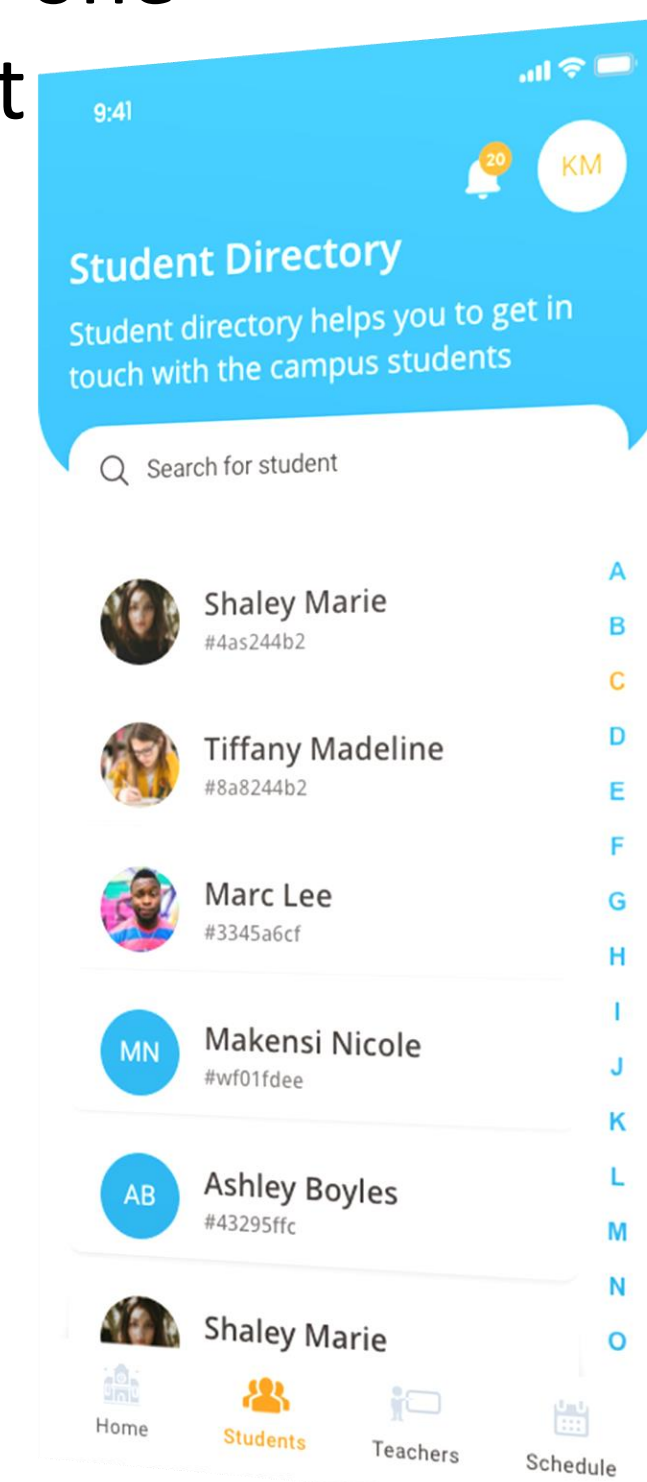

Ready to transform your university learning Experience?

MagiXEdu Mobile application and portal to digitize your education process. Cloud platform with high location accuracy. Students a one – stop shop for everything they need. Easy to implement and cost effective. Simple to manage.

MagiXEdu Features:

- Built-in analytics for clear insights.
- Powerful dashboard and reports.
- Android and iOS platforms.
- Ability to integrate with different back-end systems

Engage Your Students With a Mobile App For Universities

MagiXEdu. Benefits:

- About, latest news, and event schedules.
- Personalized profiles .
- Easy-to –use indoor map.
- Easy-to-use directory .
- Very useful calendar .
- Gather feedback with questionnaires