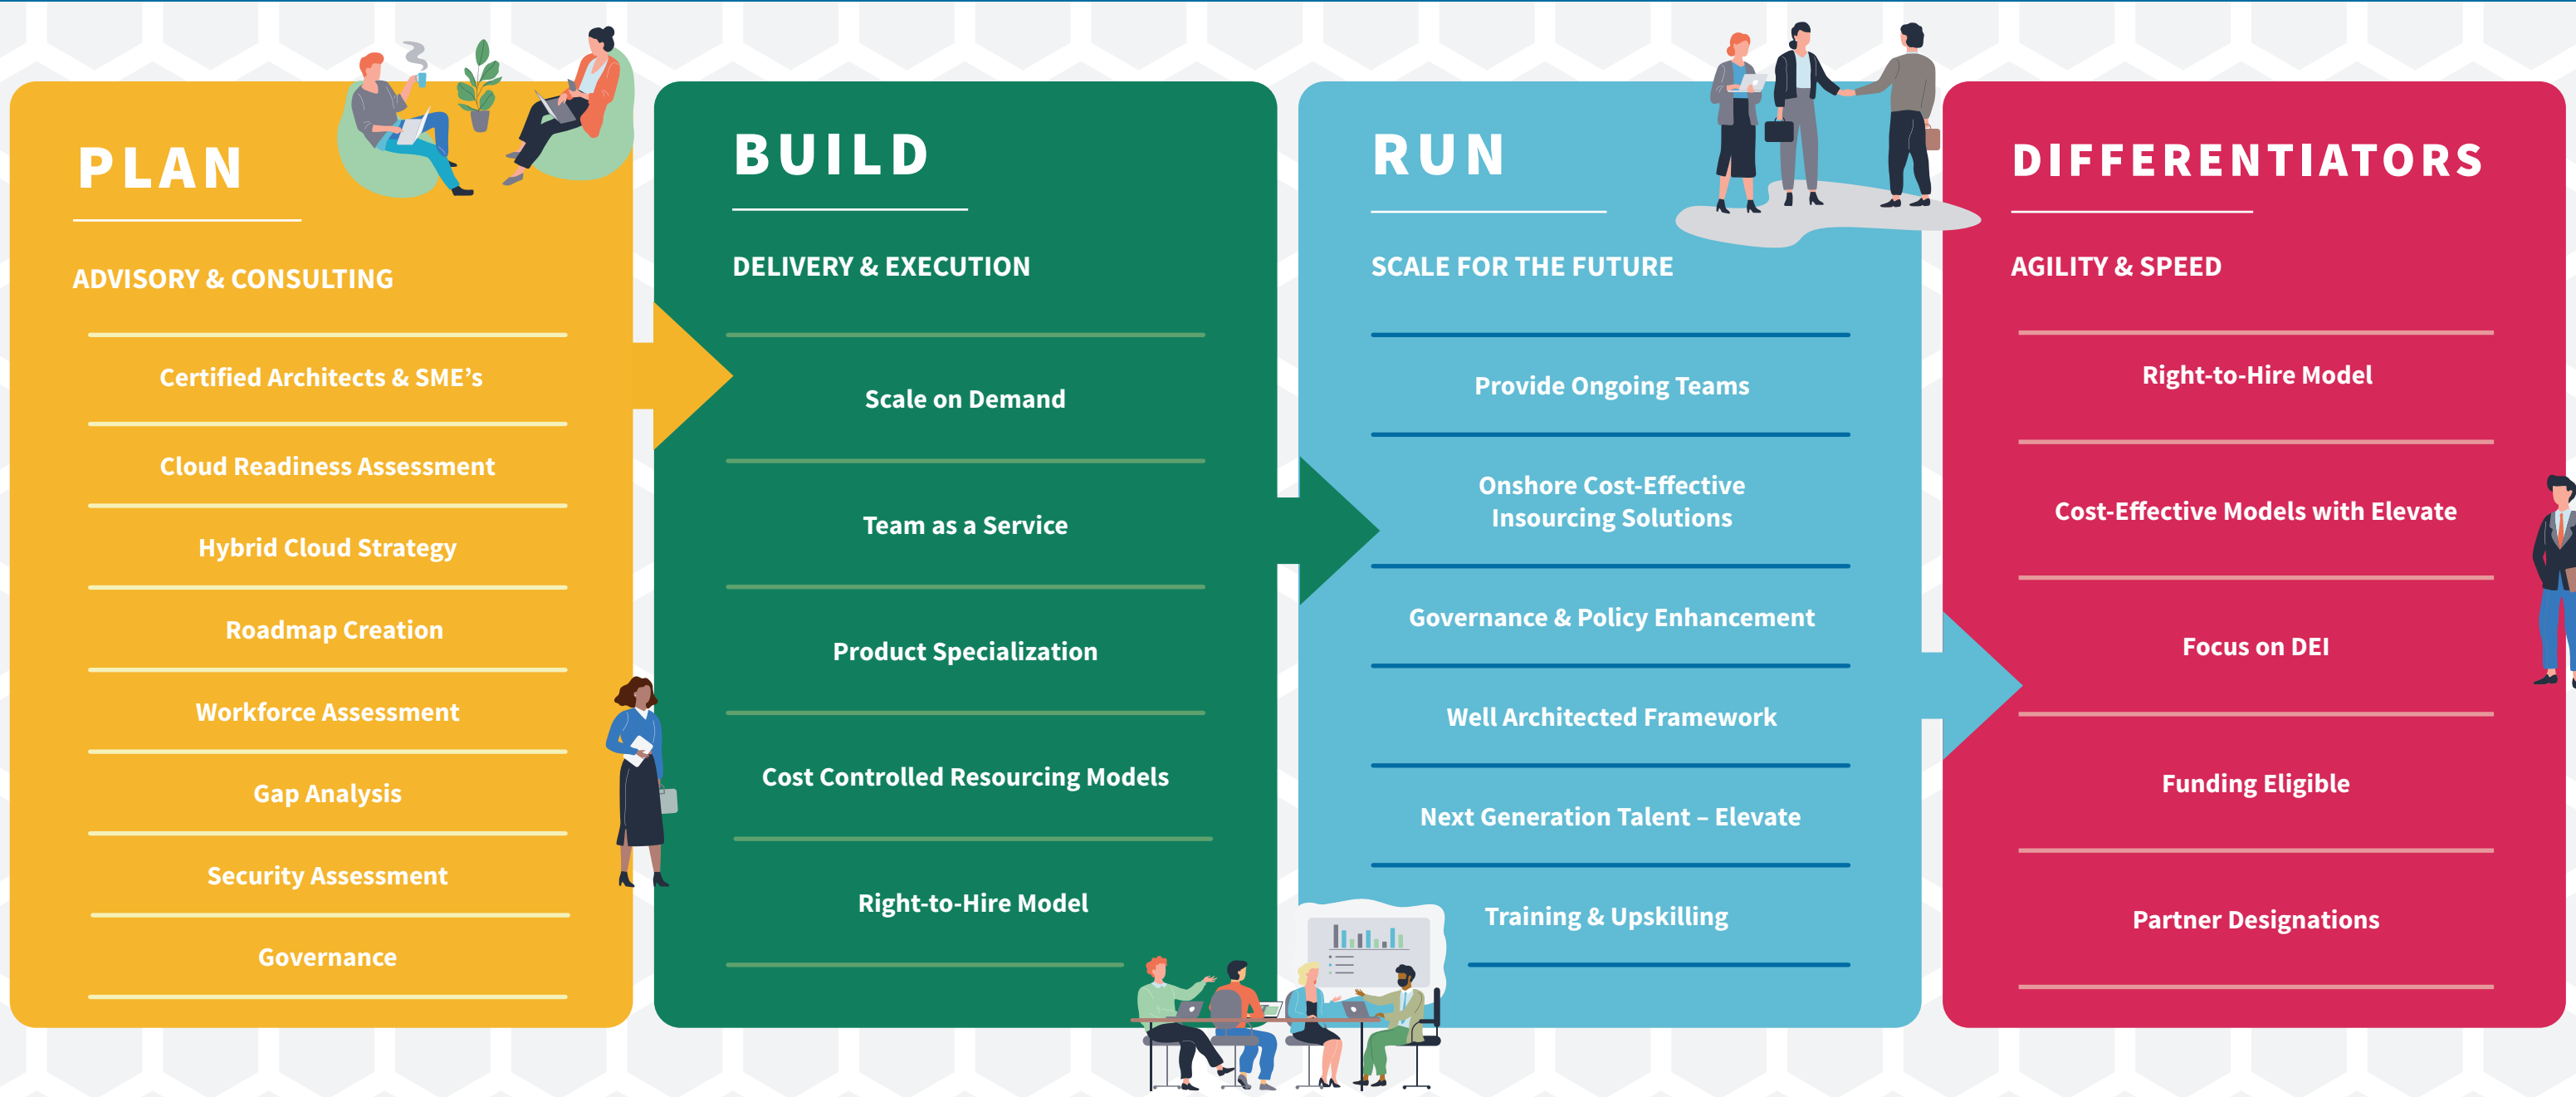

Brooksource is a Microsoft Solutions Partner with designations in Data and AI (Azure), as well as Digital and App Innovation (Azure). We provide end-to-end support for our Fortune 500 clients, including application migration and implementation efforts. Clients also invest in our Elevate program to engage diverse emerging resources and build sustainable succession plans for long-term cloud strategies. Whether you need top-level advisory, niche teams for execution, or cost-effective upskilling, our tailored solutions are adapted to meet your unique needs.

Our Approach

ELEVATE

Knowledge Transition & Retention Solution

Alternative to Offshoring

Infusing Enterprise DEI Goals

Training & Professional Development