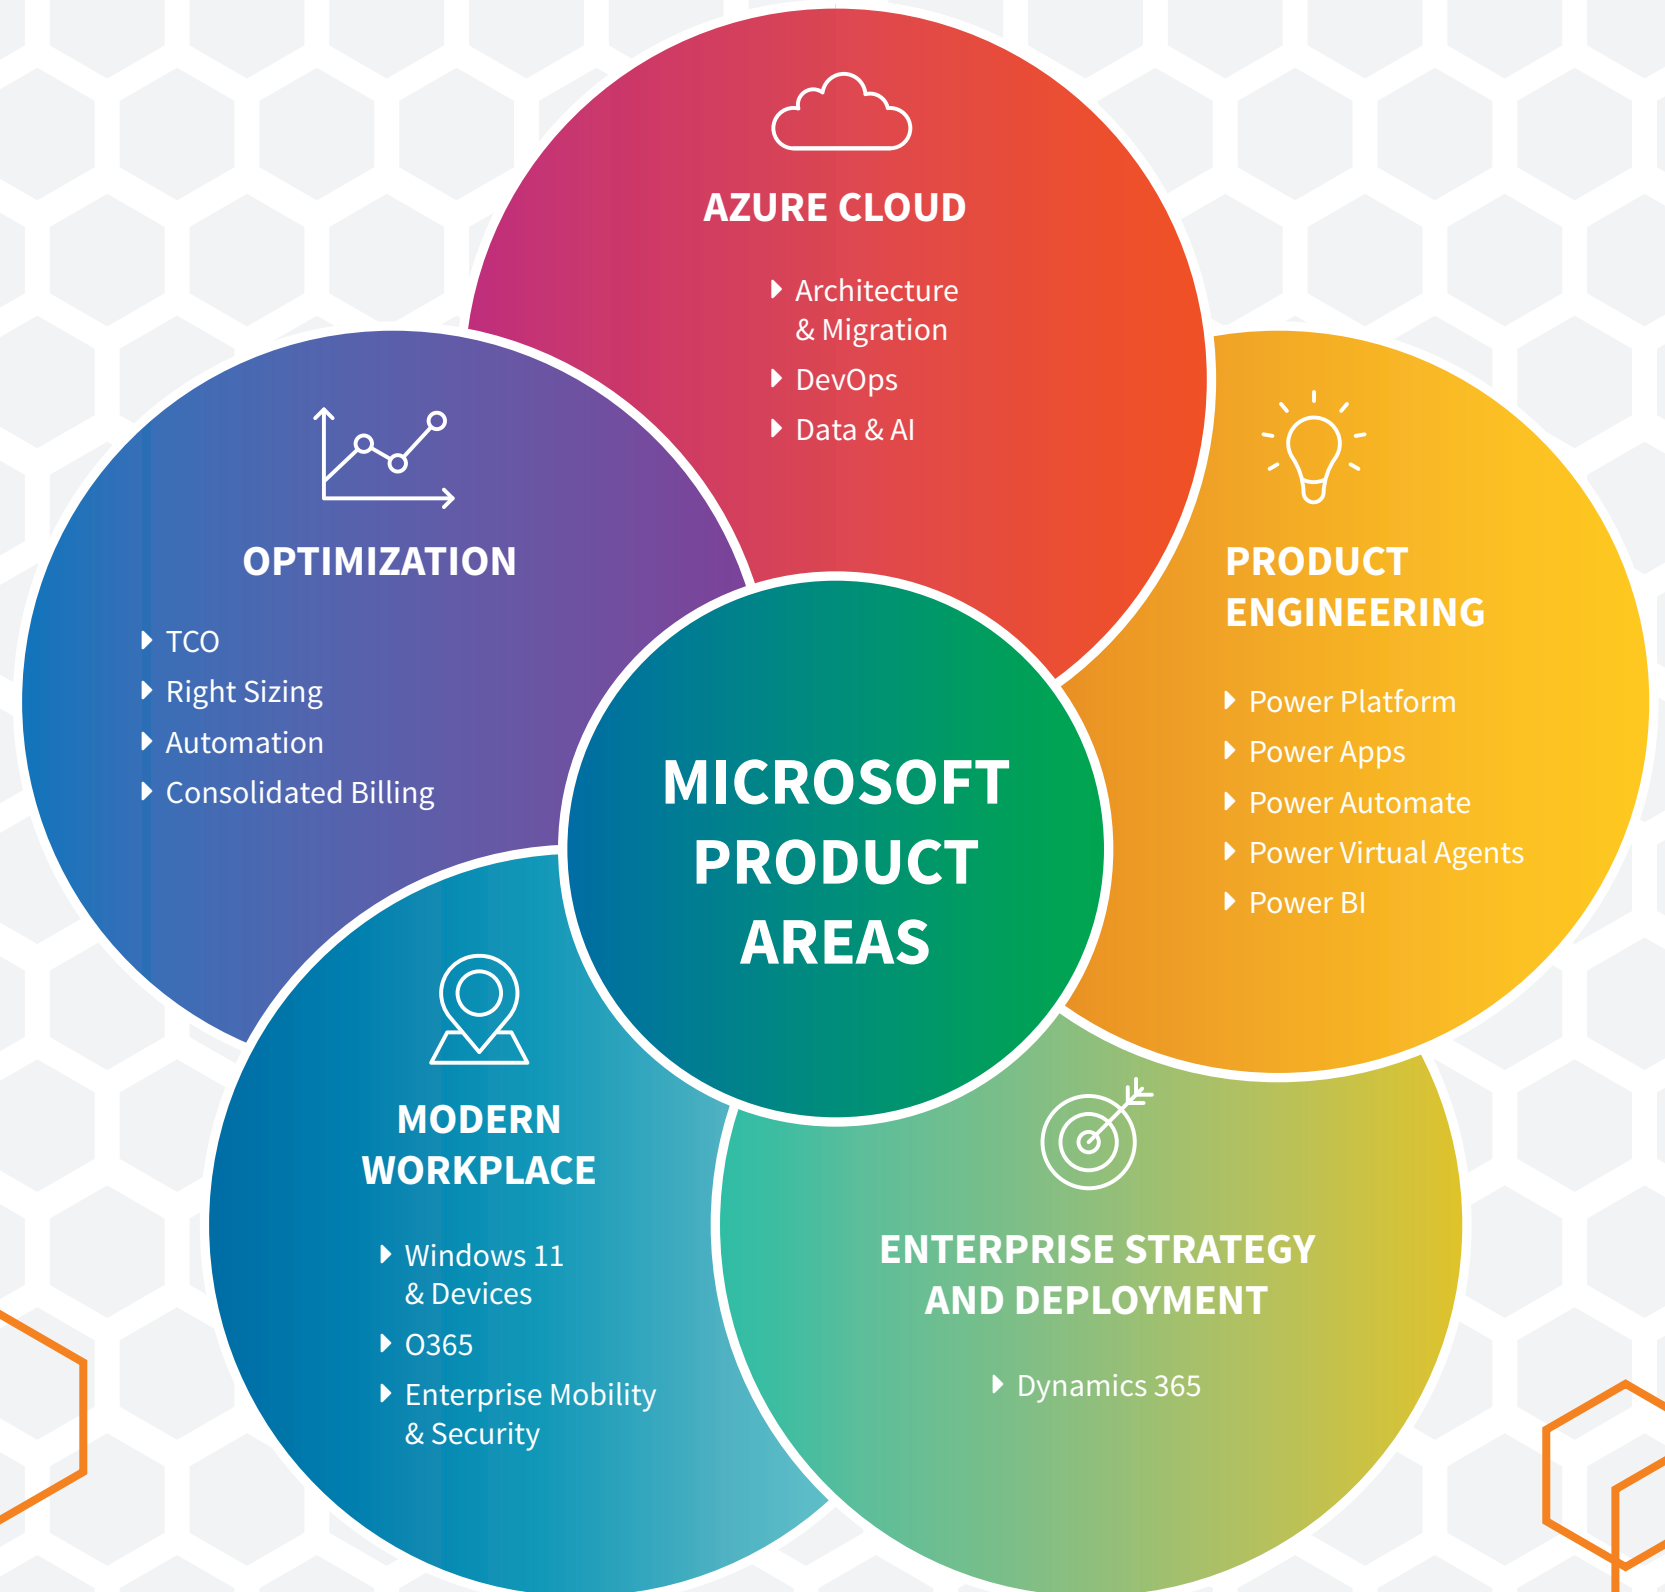

Brooksource is a Microsoft Solutions Partner with designations in Data and AI (Azure), as well as Digital and App Innovation (Azure). We provide end-to-end support for our Fortune 500 clients, including application migration and implementation efforts. Clients also invest in our Elevate program to engage diverse emerging resources and build sustainable succession plans for long-term cloud strategies. Whether you need top-level advisory, niche teams for execution, or cost-effective upskilling, our tailored solutions are adapted to meet your unique needs.

INDUSTRY EXPERTISE

- **Financial Services**
- **Consumer Products & Goods**
- **Health Insurance**
- **Communications & Entertainment**
- **Retail**
- **Public Sector**
- **Property & Casualty Insurance**
- **Life Sciences**
- **Technology**
- **Energy**