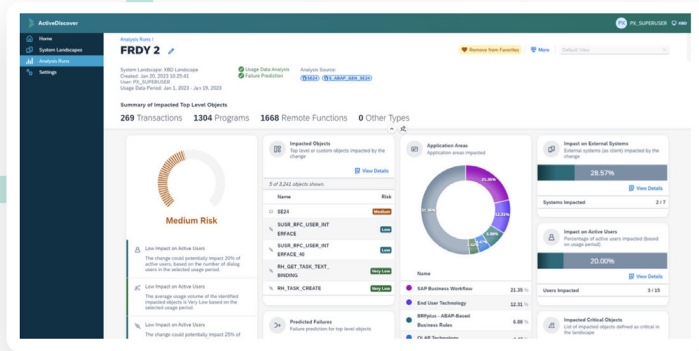

Personalized Results and Reporting

- Customize ActiveDiscover to fit your unique business needs
- Get actionable insights tailored to your specific projects and objectives
- Make confident decisions based on personalized data

Hypothetical Scenario Analysis

- Run hypothetical analyses to better understand potential outcomes
- Explore various options to find the most effective path forward
- Make data-driven decisions to optimize your SAP transformation