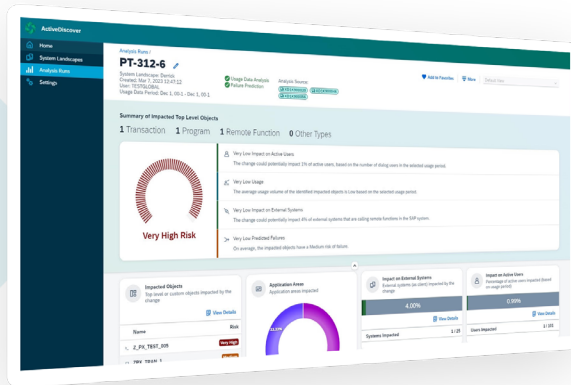

Discover actionable insights to guide your critical changes in SAP

INTRODUCING

 ActiveDiscover

Change is the only constant in today's rapidly evolving business landscape.

Basis Technologies empowers the world's best-performing organizations to control the Lifecycle of Change, from discovery to delivery.

Basis Technologies offers the best way to manage change in your SAP landscape, providing market-leading solutions that enable your business to power innovation, drive growth and eliminate risk.

ActiveDiscover empowers you to gain comprehensive insights during the first phases in the Lifecycle of Change, helping you to confidently embrace every change.

Understand the impact of change across your business to achieve effective transformation

- ▶ ActiveDiscover offers a comprehensive view of the scope of your changes
- ▶ Identify potential issues early in the planning cycle, allowing for adjustments before problems occur
- ▶ Gain complete visibility and make data-driven decisions for your SAP projects

Reduce Risk

Assess the outcome of change before it happens to make decisions based on reliable insights

- ▶ ActiveDiscover's powerful impact analysis capabilities enable you to identify potential hazards and eliminate unplanned downtime
- ▶ Make informed decisions based on real-world usage data and detailed risk profiles
- ▶ Plan and mitigate risk proactively for a safe and effective digital transformation
- ▶ Optimize business synergy by prioritizing and managing multiple projects simultaneously without adversely affecting each other