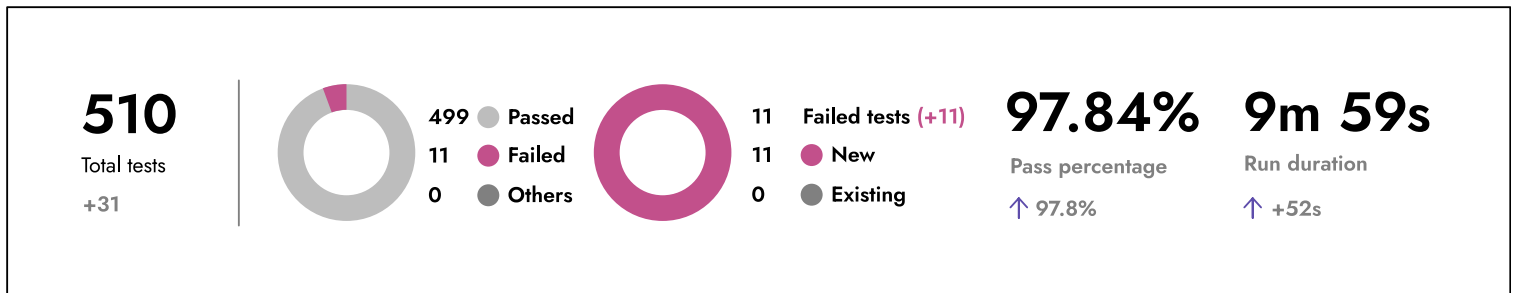

TRANSPARENT FEEDBACK. INSTANTLY AND CONTINUOUSLY.

ENABLE YOUR TEAM(S) PERSISTENTLY APPROACH DATA QUALITY AND ARCHITECTURE COMPLIANCE CHECKS.

INCLUDE EVERYTHING INTO YOUR AUTOMATED DATA DEPLOYMENT PIPELINES.

ENJOY NEVER-ENDING INSIGHTS FROM YOUR REGRESSION TEST SUITES.