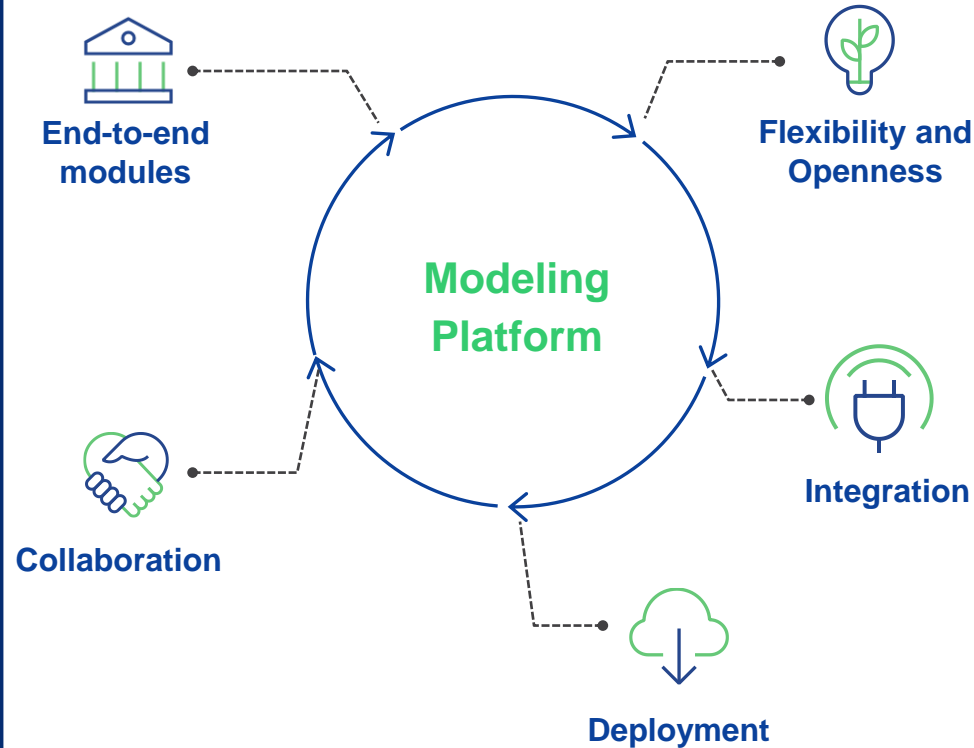

# Prometeia Modeling Platform

## Main features

The PMP provides a template and accelerator mechanism that allows to reduce the implementation of use-cases and integrate them together.

The PMP offers tools to facilitate the collaborations across different users, workflows, projects and environments.

## Analytical integration of business processes:

The PMP® is designed to naturally integrate different use cases developed in the platform, throughout logical connection among such processes.