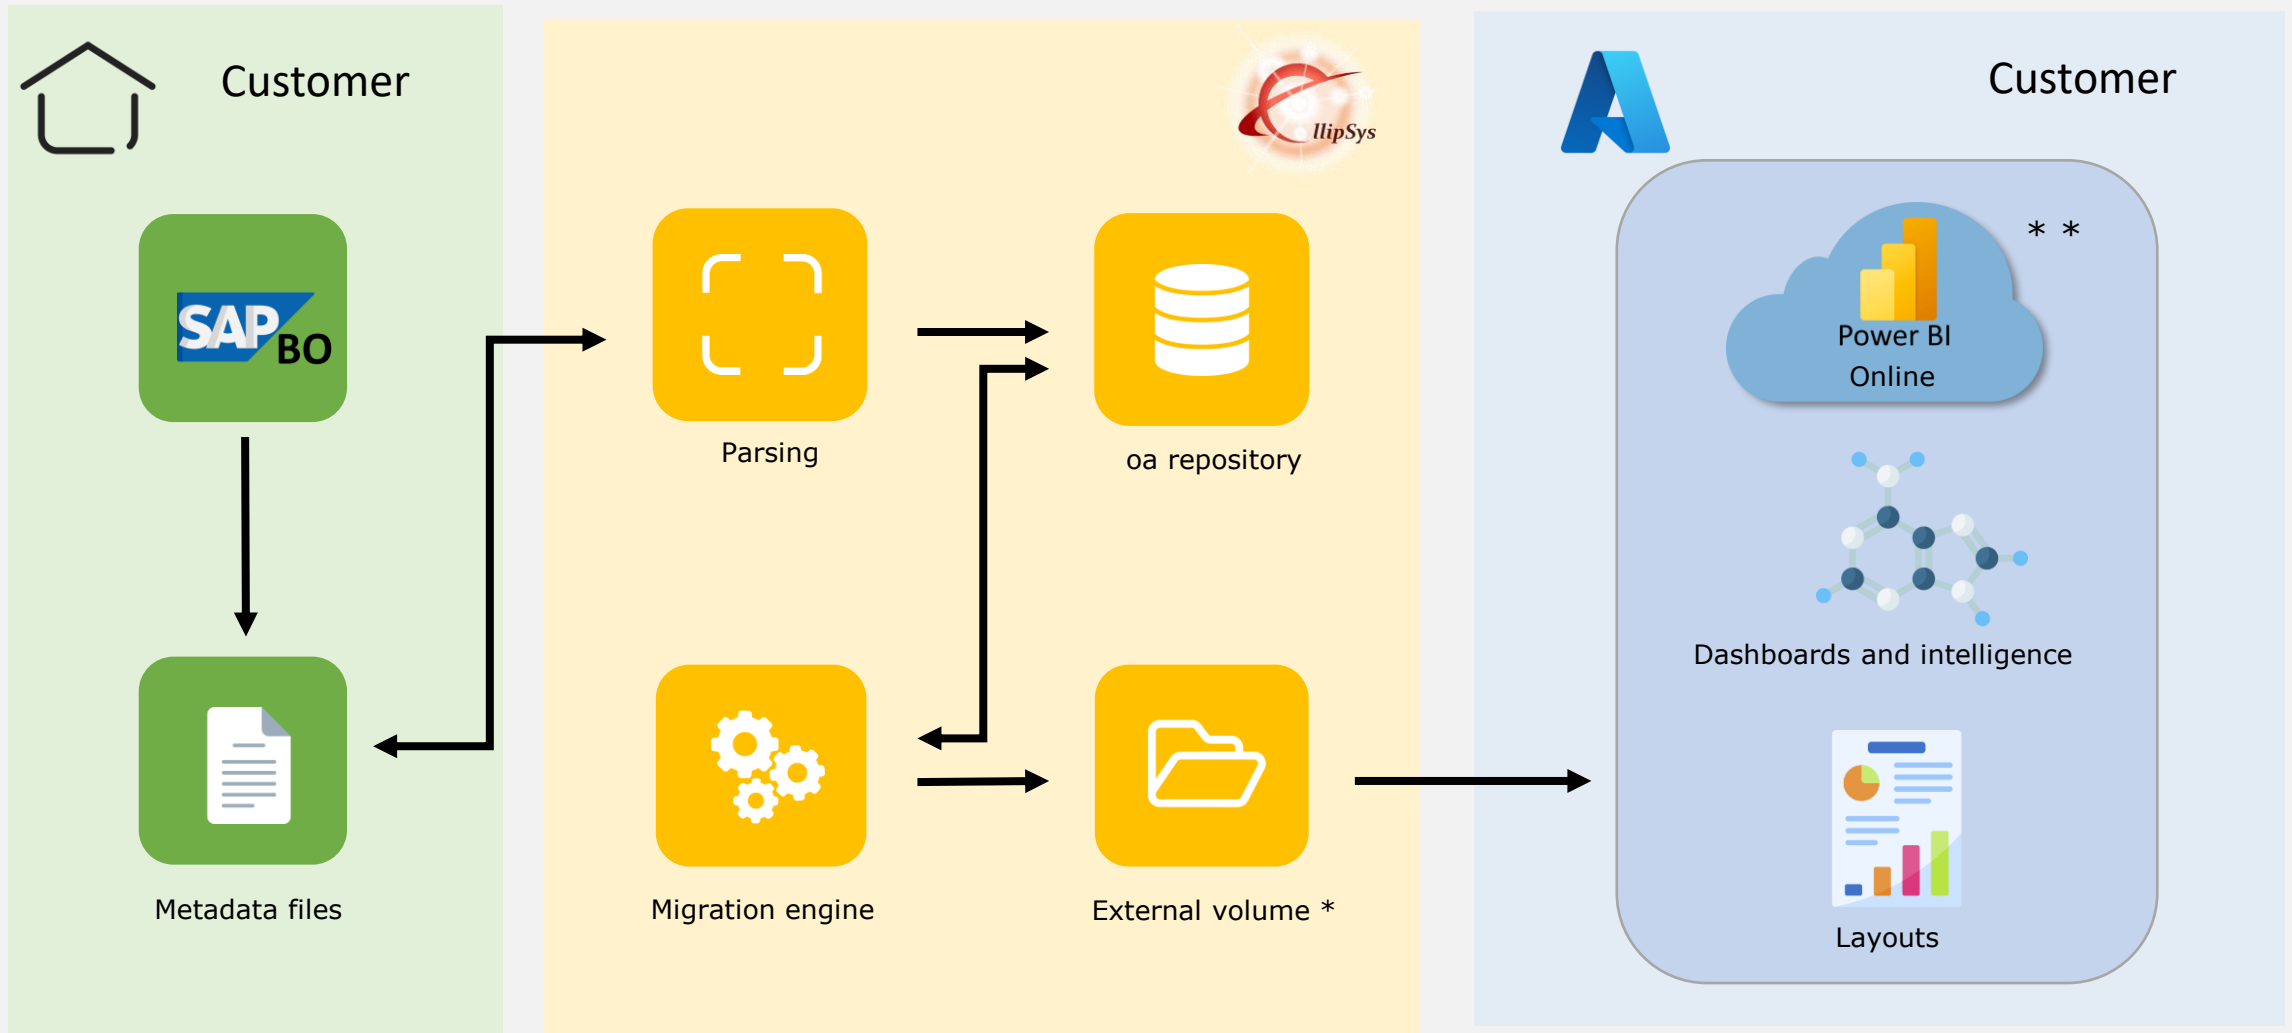

Migration Engine: SAP BO to Power BI

*
A Git project containing Pbx and metadata

**
• Refreshes are performed on PBI Online.
• Provision of wrappers on PBI Online.