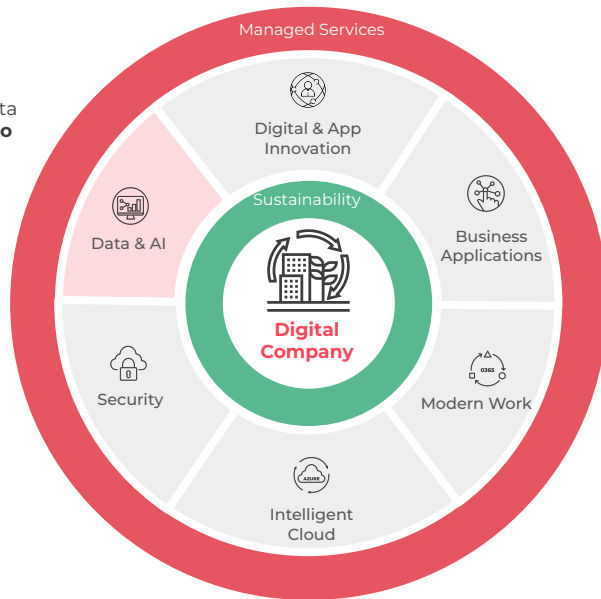

Accelerating **Your** transformation into **Sustainable Digital Enterprise**.

Faster. Better. Stronger.

Reinforced by **Our** end-to-end **expertise**.

Modernizing your intellectual property assets

Turning Data Insights into Impact

Embrace a seamlessly digital business

Enhance security & stay productive anywhere

Increase productivity & collaboration

Take your business to the Cloud, at scale

Leverage Data Platforms as Transformational Engine

with *Cloud Enabler for Data*

Our Cloud Enabler for Data value propositions

Cloud Enabler for Data Platforms

What is it?

Cloud Enabler for Data Platforms is a **blueprint framework** that encompasses industry best Data practices and Microsoft Data reference architectures.

Leading Azure data integration and data consumer technologies supported

Enterprise-ready design and components

Built with automation (IaC) and scalability (DevOps) in mind

Built on Lakehouse architecture