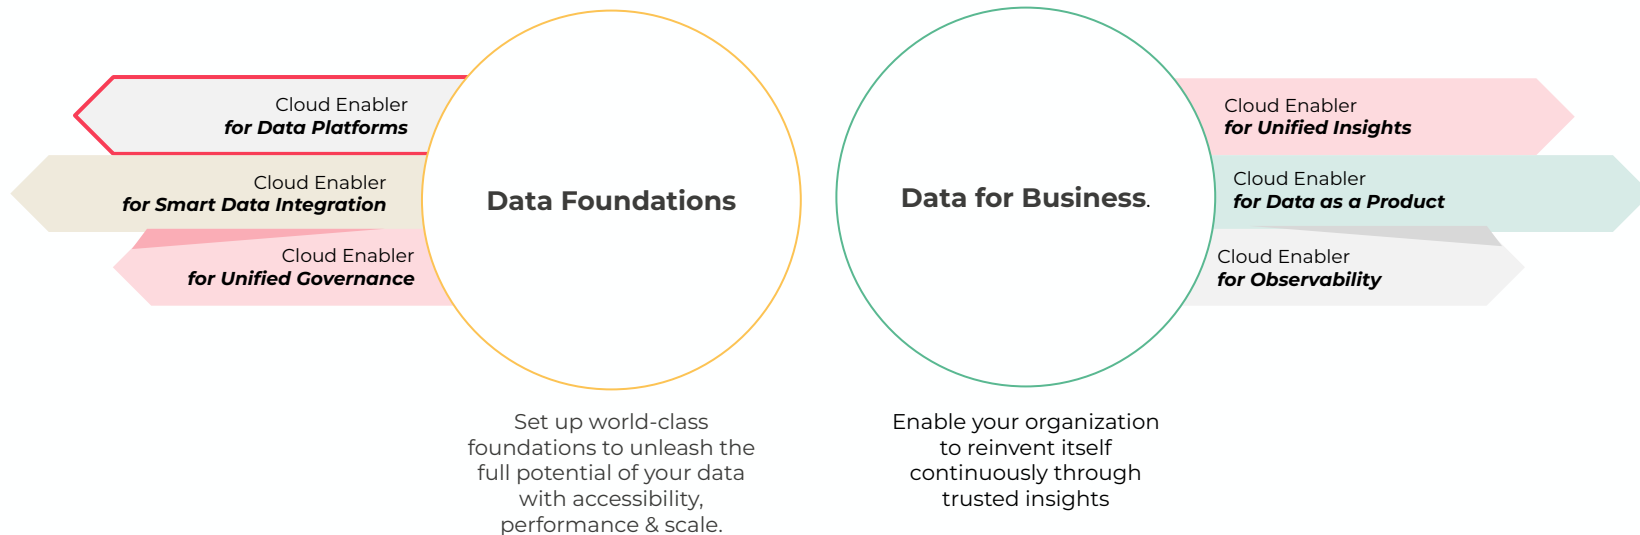

Embrace a seamlessly digital business

Enhance security & stay productive anywhere

Increase productivity & collaboration

Take your business to the Cloud, at scale

Leverage Data Platforms as Transformational Engine

with *Cloud Enabler for Data*

Our Cloud Enabler for Data value propositions

Cloud Enabler for Data Platforms

What is it?

Cloud Enabler for Data Platforms is a **blueprint framework** that encompasses industry best Data practices and Microsoft Data reference architectures.

Leading Azure data integration and data consumer technologies supported

Enterprise-ready design and components

Built with automation (IaC) and scalability (DevOps) in mind

Built on Lakehouse architecture