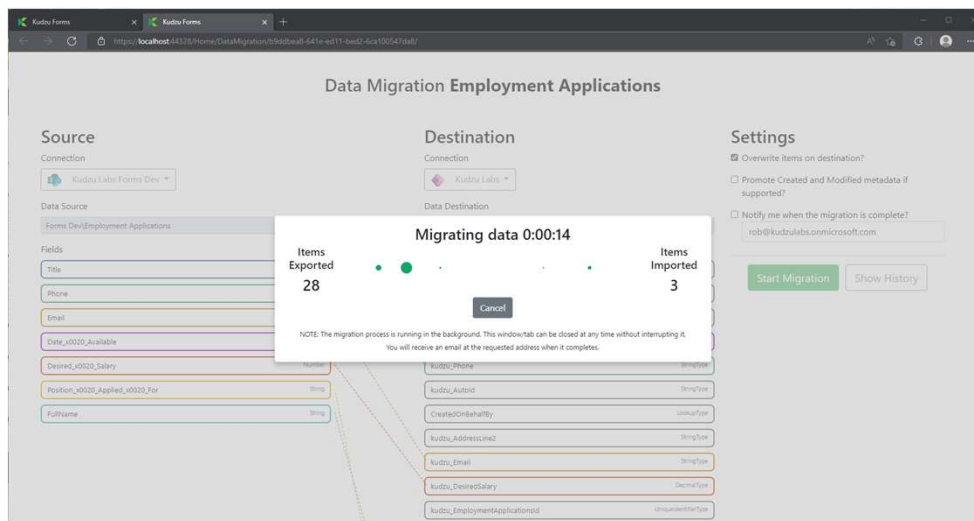

DON'T FORGET THE DATA

We've got you covered! Kudzu's powerful data conversion and migration engine supports all native data types (including attachments) and advanced scenarios involving incremental migrations and promotion of source created and modified metadata. It also auto-scales export and import workers to handle large workloads.