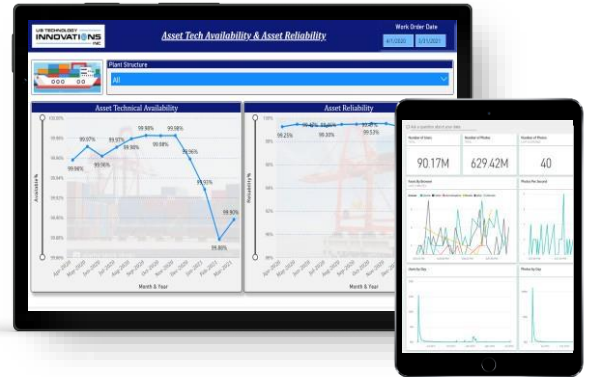

# Terminal Analytics Solution

Power BI

UB Technology Innovation's (UBTI's) Terminal Analytics is a ready-to-use plug & play solution. The solution empowers decision-makers to quickly understand and analyse the time taken and the cost incurred for the different activities of the maintenance & repair in the shipping industry. The modern analytical solution also enables the managers to analyse the key performance measurement parameters of Terminal Maintenance & Repair like mean time to repair, downtime, asset availability and so on, and helps the decision-makers to monitor the performance before and after the execution of the preventive and corrective action plans

## Terminal Analytics Solution KPIs

Analyse data on the go with smart fields for effective time management

- Mean time to Repair
- Mean time to Close
- Preventive Vs Corrective Maintenance Trend
- Planned Vs Unplanned Downtime
- Asset Technical Availability
- Top 10 asset by Cost and more