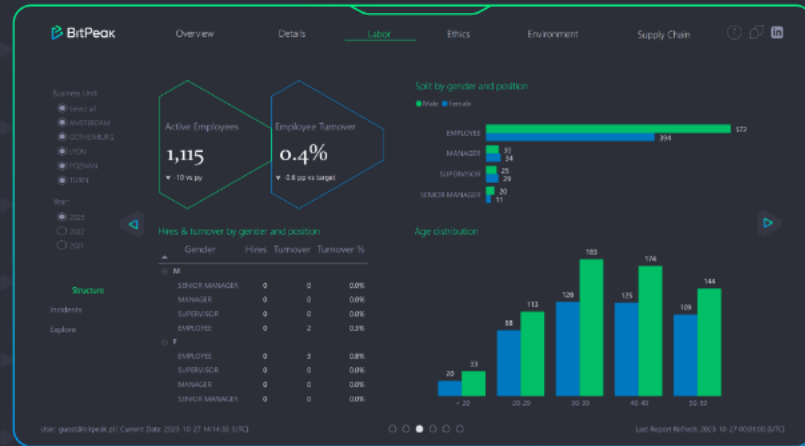

ESG compliance tool

Modern Power BI based dashboard showcasing ESG indicators according to latest international regulatory standards.

See how easy compliance procedures can be with support of tailored data solutions!

See the report