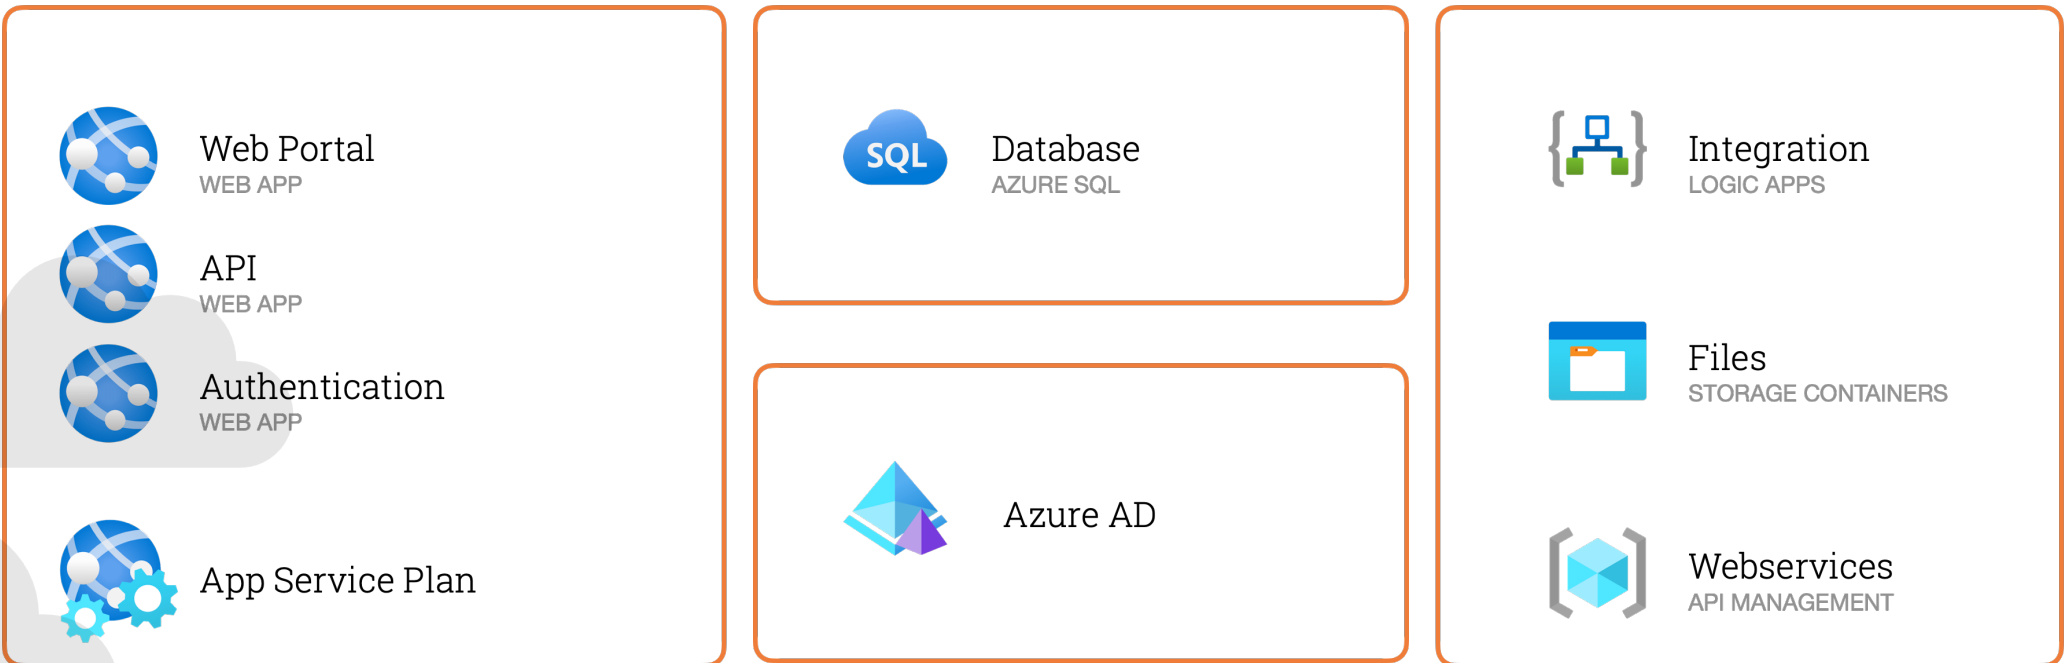

Boost performance at the core of the store

Empower employees and optimise your stock

ARCHITECTURE POWERED BY AZURE

Colleqtive Apps for Retail take full advantage of the Microsoft Azure cloud platform, providing global coverage and unlimited scalability, with native apps for Android and iOS using Microsoft Xamarin. With optimal, you are able to select from SAAS, Private SAAS or run the solution in your company's Microsoft Azure subscription, still leveraging the benefits of continuous deployment and upgrades. If desired, on-premise deployments are supported.

ARCHITECTURE

CLOUD PORTABILITY

Colleqtive Apps for Retail is available as a full-features SaaS platform, providing both multi-tenant SaaS as well as Private SaaS availability. It is also possible to deploy the solution to your own Azure subscription (PaaS). On-premise deployments are supported, still leveraging the benefits of continuous deployments and upgrade.