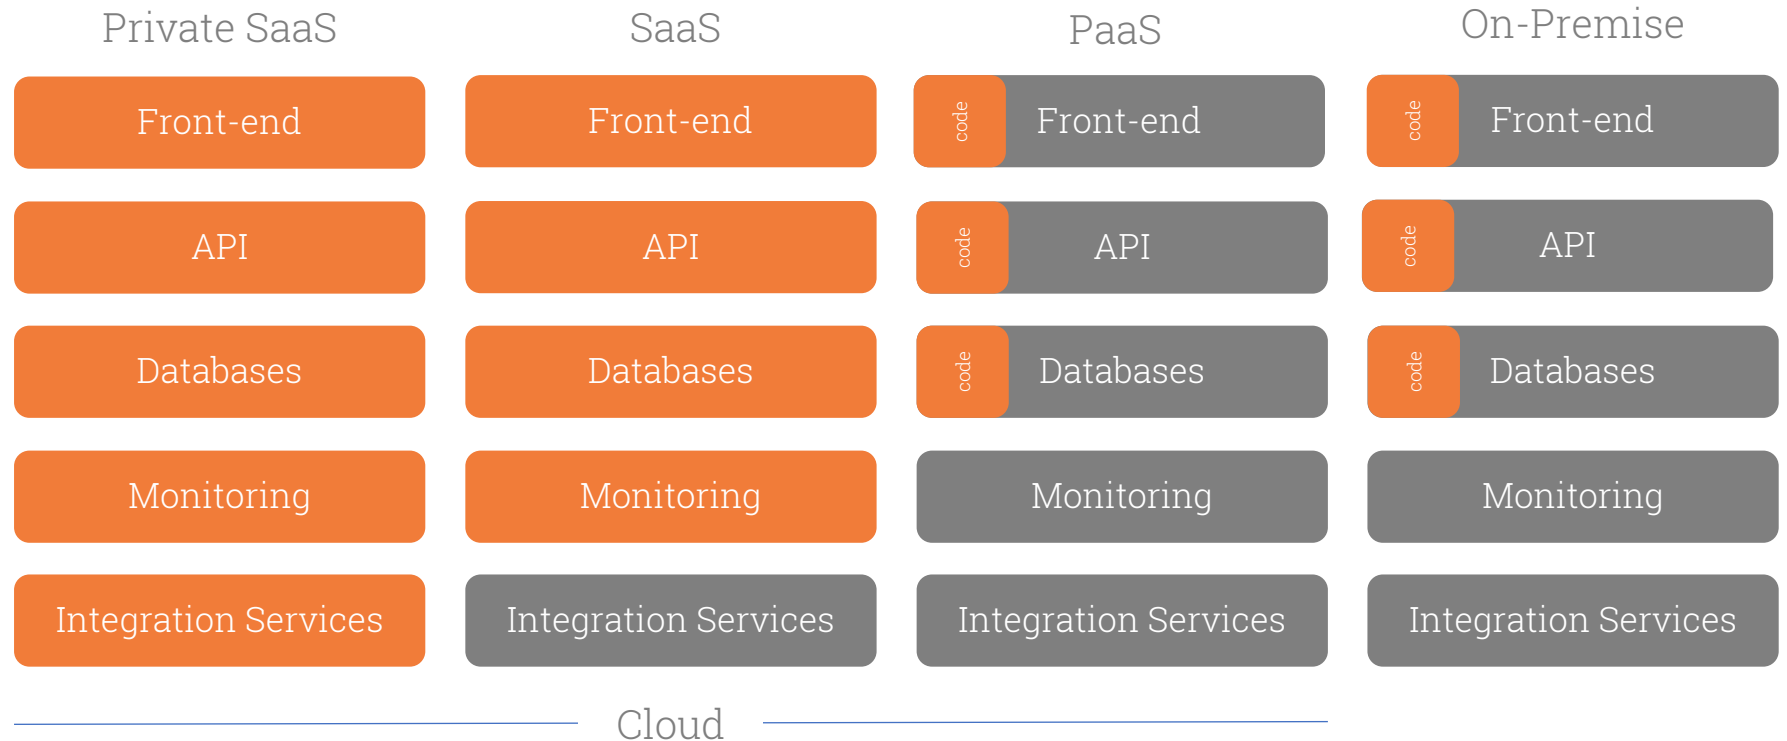

ARCHITECTURE

CLOUD PORTABILITY

Colleqtive Apps for Retail is available as a full-features SaaS platform, providing both multi-tenant SaaS as well as Private SaaS availability. It is also possible to deploy the solution to your own Azure subscription (PaaS). On-premise deployments are supported, still leveraging the benefits of continuous deployments and upgrade.

maintained by Colleqtive
maintained by client