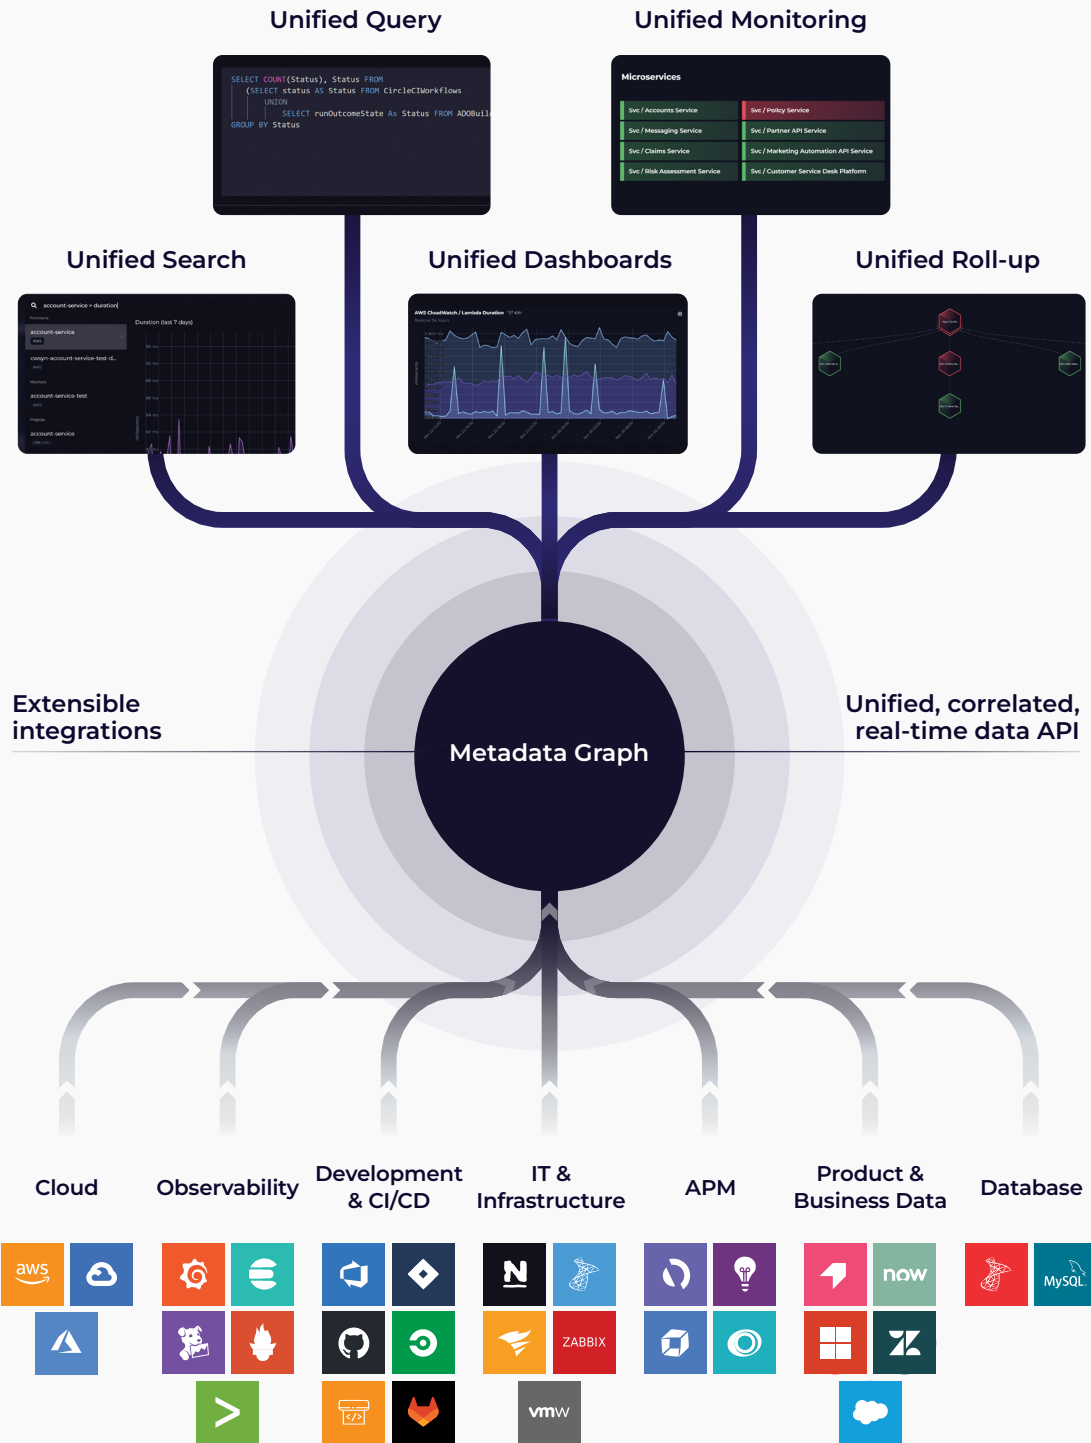

SLO reporting

Improve reliability of critical services by measuring the performance of components.

Incident response

Reduce time wasted chasing answers by knowing where to go when things go wrong.

CI/CD observability

Project status

Hit project deadlines by automating the roll-up of status across multiple teams.

Structured data enables correlation, summarization, and roll-ups across teams

Unified access to data from anywhere

Easily share insights without handing over the keys to low level tools

Powered by data mesh architecture

- ✓ Instant access to observability, cloud, and DevOps data from 100+ data sources
- ✓ Data remains in domain-specific tool, no need for costly databases
- ✓ Correlate engineering data with business level outcomes
- ✓ Unified search, analytics, dashboards, & monitoring

“Rather than buy yet more monitoring products, we chose to create a modern observability platform with the tools we had. SquaredUp is the visibility piece, giving us the plugins to fill all our visibility gaps.”