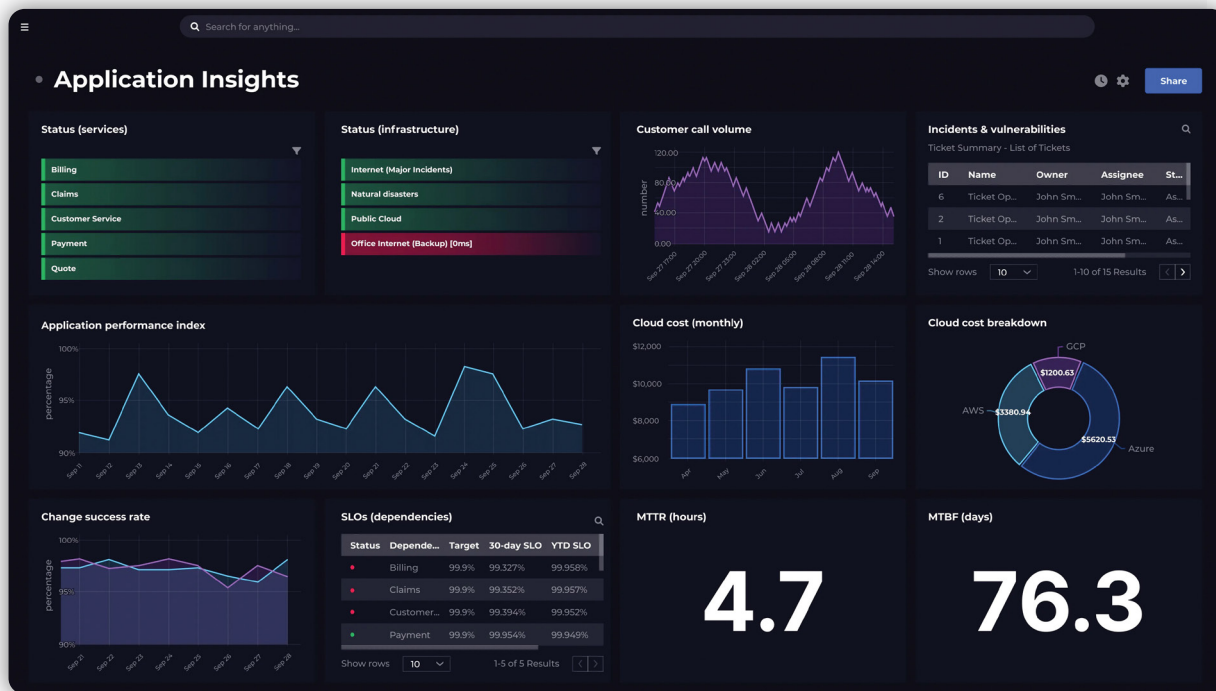

Wherever your data lives, it's here

Unified data visualization and analytics that unlock insights for better engineering decisions.

Transform the data you have into the knowledge you need

Better visibility = better results

SLO reporting

Improve reliability of critical services by measuring the performance of components.

Incident response

Reduce time wasted chasing answers by knowing where to go when things go wrong.

CI/CD observability

Project status

Hit project deadlines by automating the roll-up of status across multiple teams.

Structured data enables correlation, summarization, and roll-ups across teams

Unified access to data from anywhere

Easily share insights without handing over the keys to low level tools

Powered by data mesh architecture

- ✓ Instant access to observability, cloud, and DevOps data from 100+ data sources
- ✓ Data remains in domain-specific tool, no need for costly databases
- ✓ Correlate engineering data with business level outcomes
- ✓ Unified search, analytics, dashboards, & monitoring