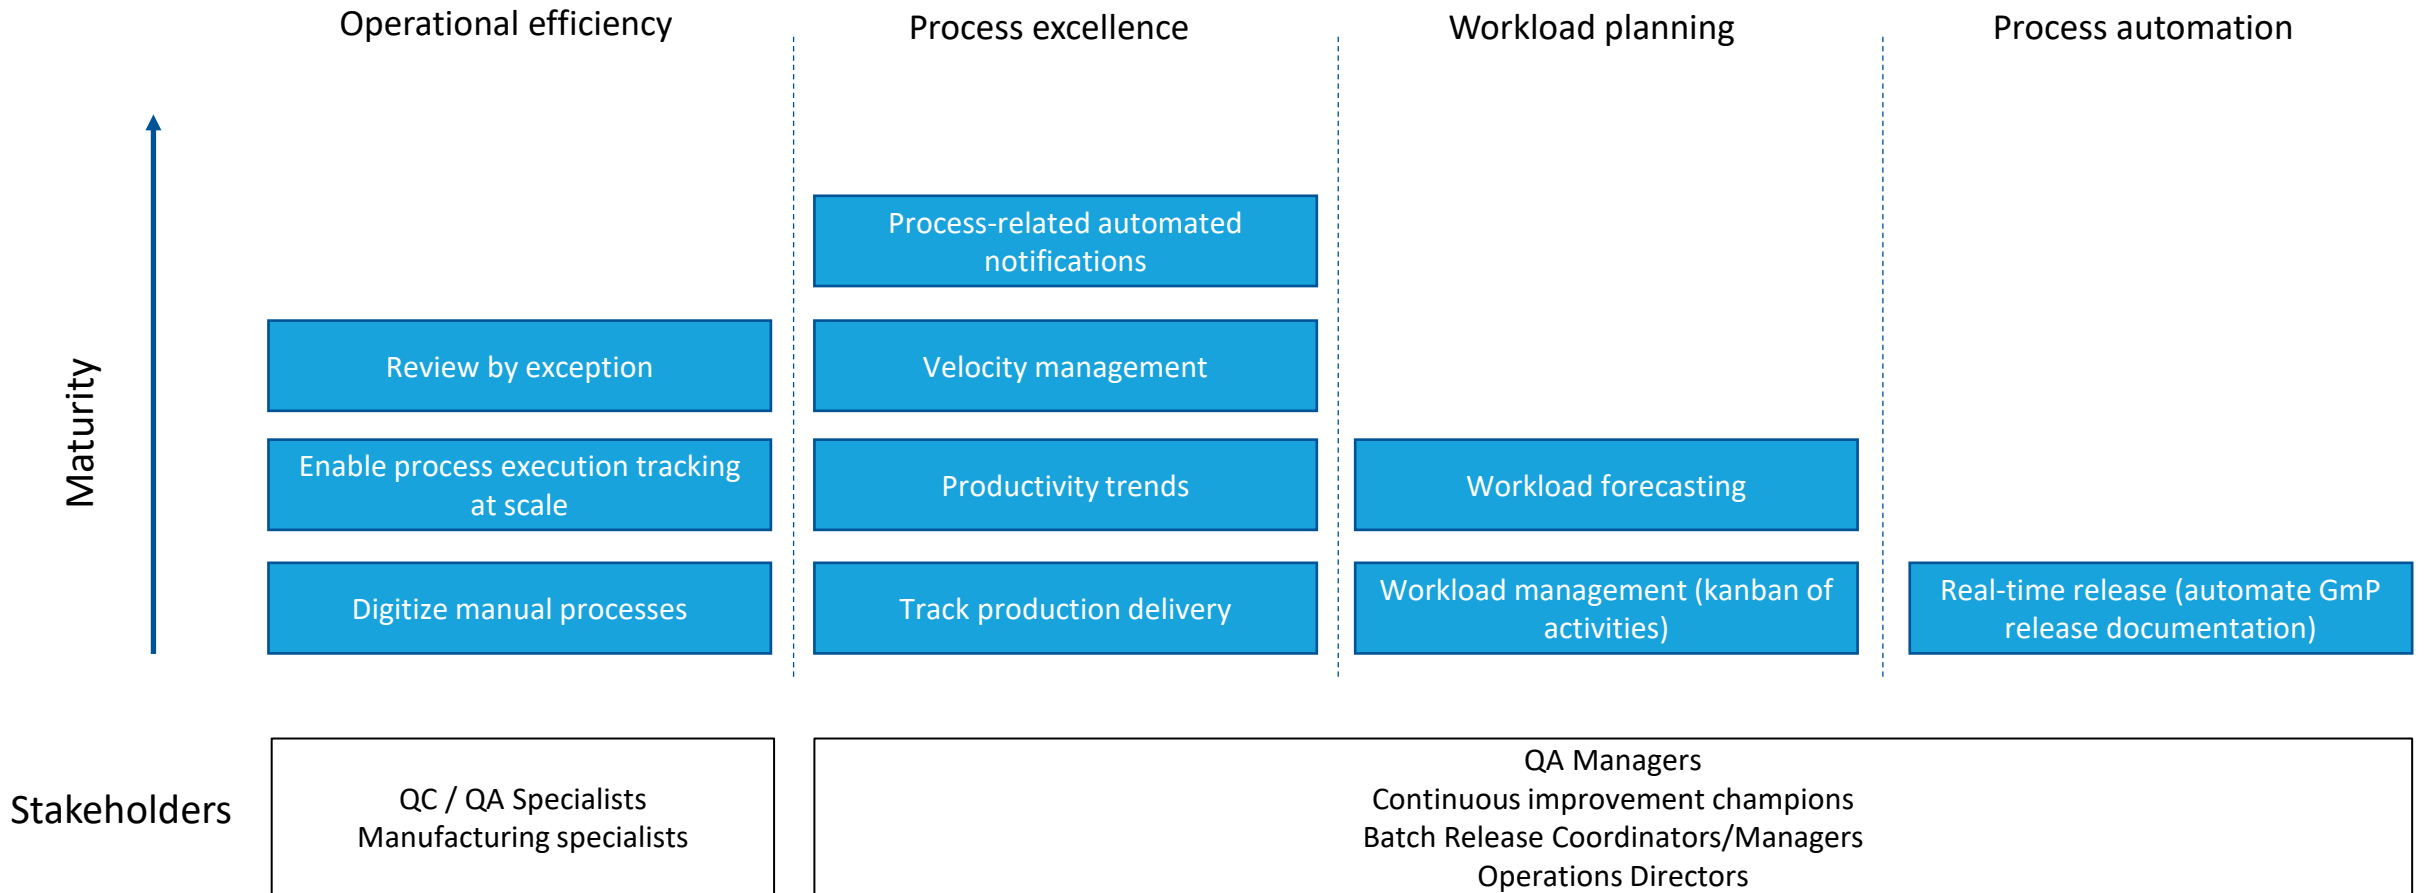

Batch Release Cases