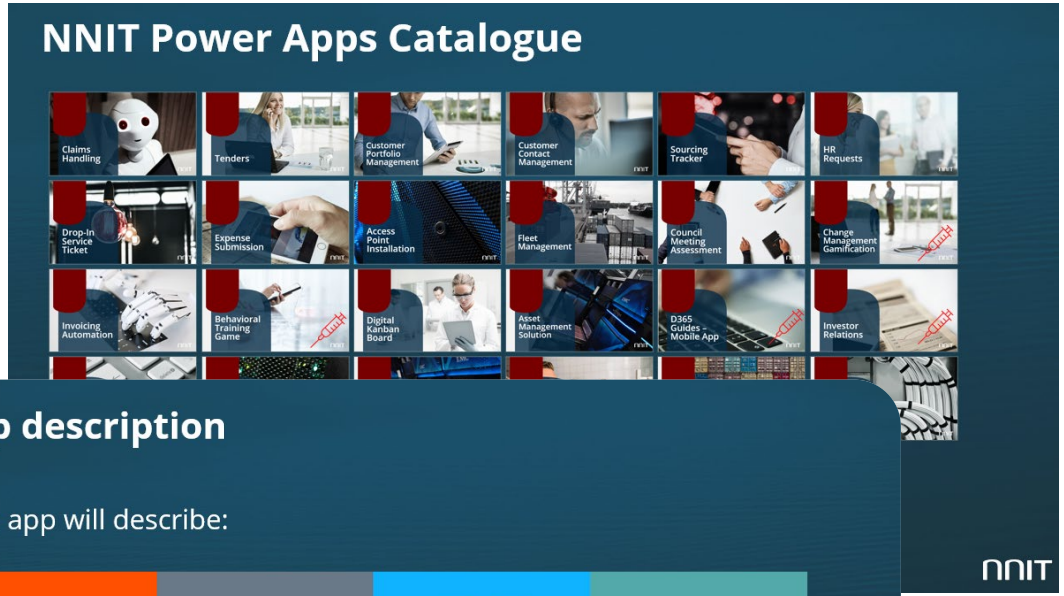

Power Apps fitted for the industry

Our experiences and best practices on Microsoft Learn

App description

Each app will describe:

- The business case of the app
- The value added
- An overview of the app from screen dumps/recordings
- An overview of the architecture of the app

nnit

Power Apps development with a purpose