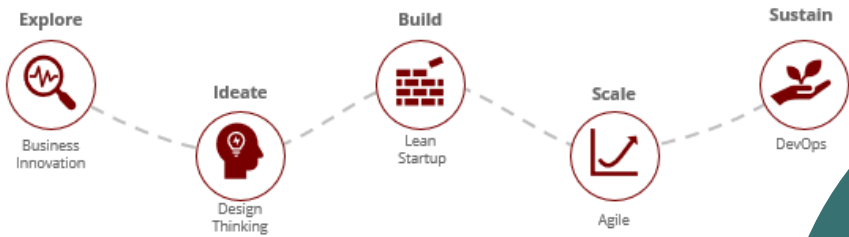

NNIT Power Platform – Scale to Enterprise

Ideation & Innovation Framework

- Tailored to your needs
- Proven concept
- Crawl-walk-run
- Identify business value
- Leverage design thinking

Power Platform Solutions

Examples

- Regulatory Intelligence
- GxP validation of apps and Platform
- Paperless/Shopfloor
- Batch Management
- Batch Flow Tracking
- Clinical trials
- RPA and Automation

Power Platform Governance

Get in control:

- Scalable environment structure 
- Advisory 
- Cost advisor and license management 
- Monitoring 
- Automated governance 
- NNIT Center of Excellence toolkit 

Power Platform Enablement

- Enable digital transformation
- Shorten time-to-market
- Upskill and empower employees
- Improve productivity and innovation

Batch Release Cases

Power Apps fitted for the industry

Our experiences and best practices on Microsoft Learn

App description

Each app will describe:

-  The business case of the app
-  The value added
-  An overview of the app from screen dumps/recordings
-  An overview of the architecture of the app