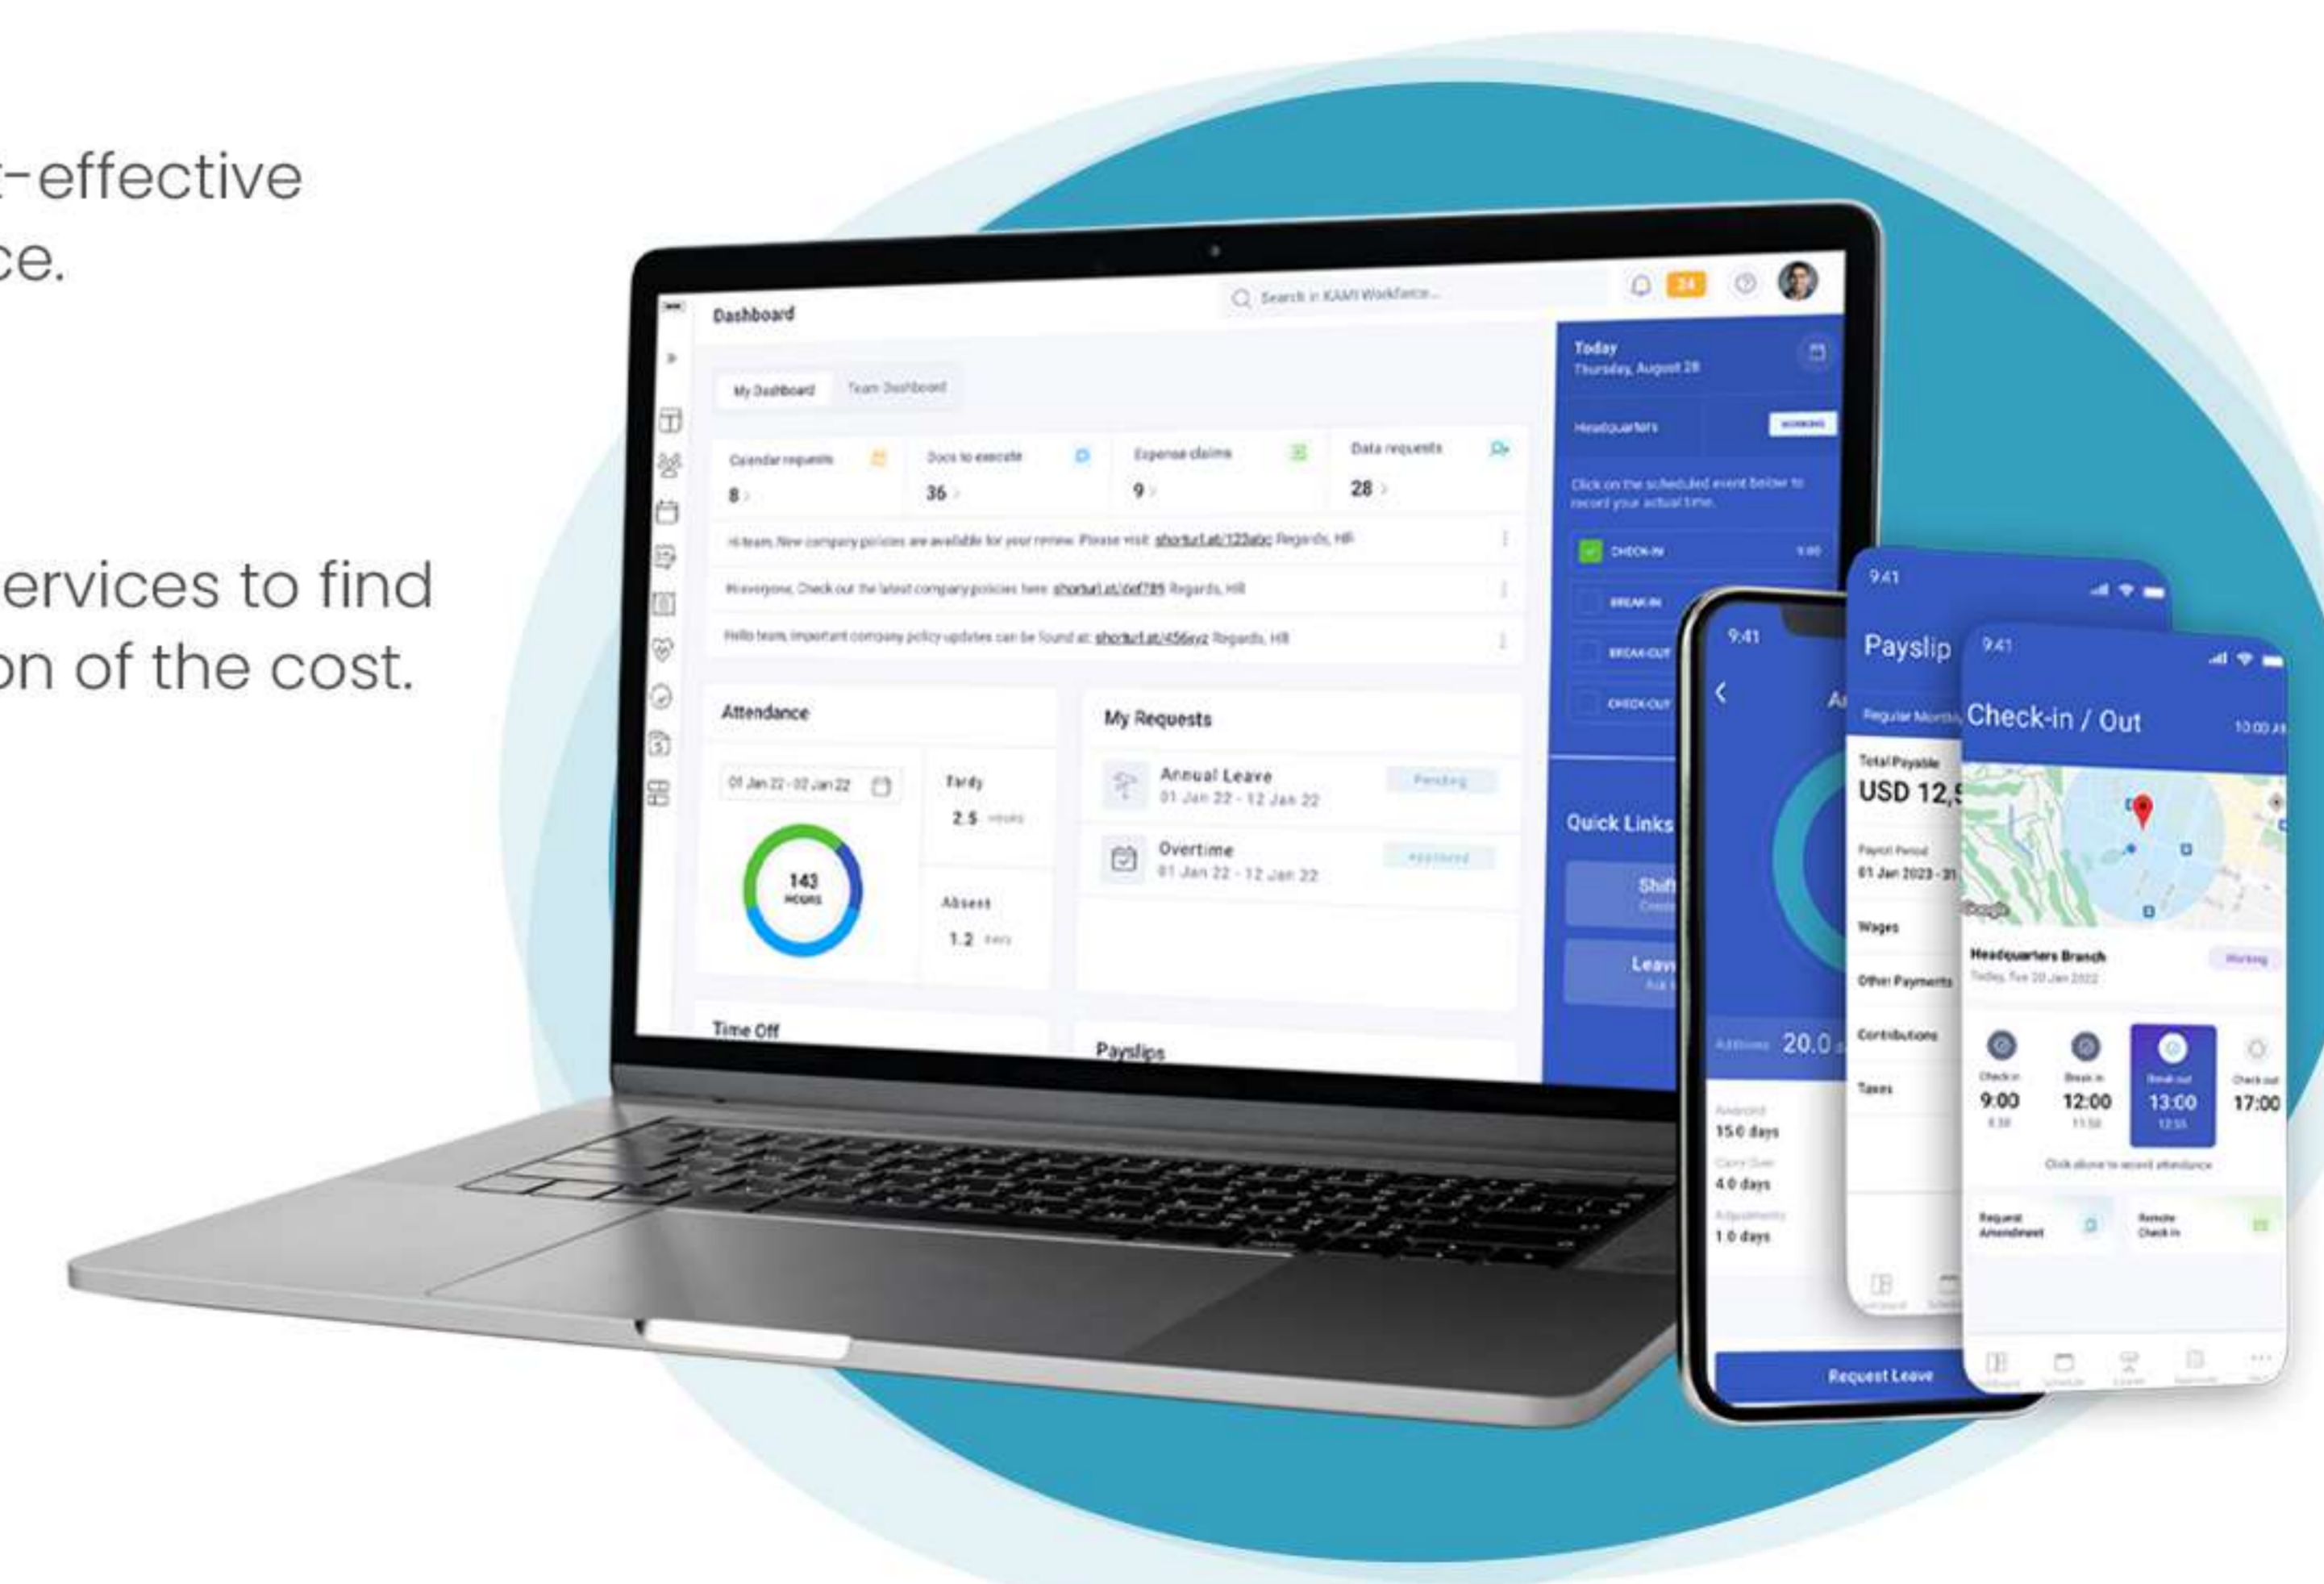

Tech-powered HR Services

Remote Teams
End-to-end service for your international hiring needs, including Employer of Record, payroll, compliance and people management.

Managed Payroll
Comprehensive and cost-effective payroll outsourcing service.

Recruitment
AI-powered recruitment services to find the best talent at a fraction of the cost.