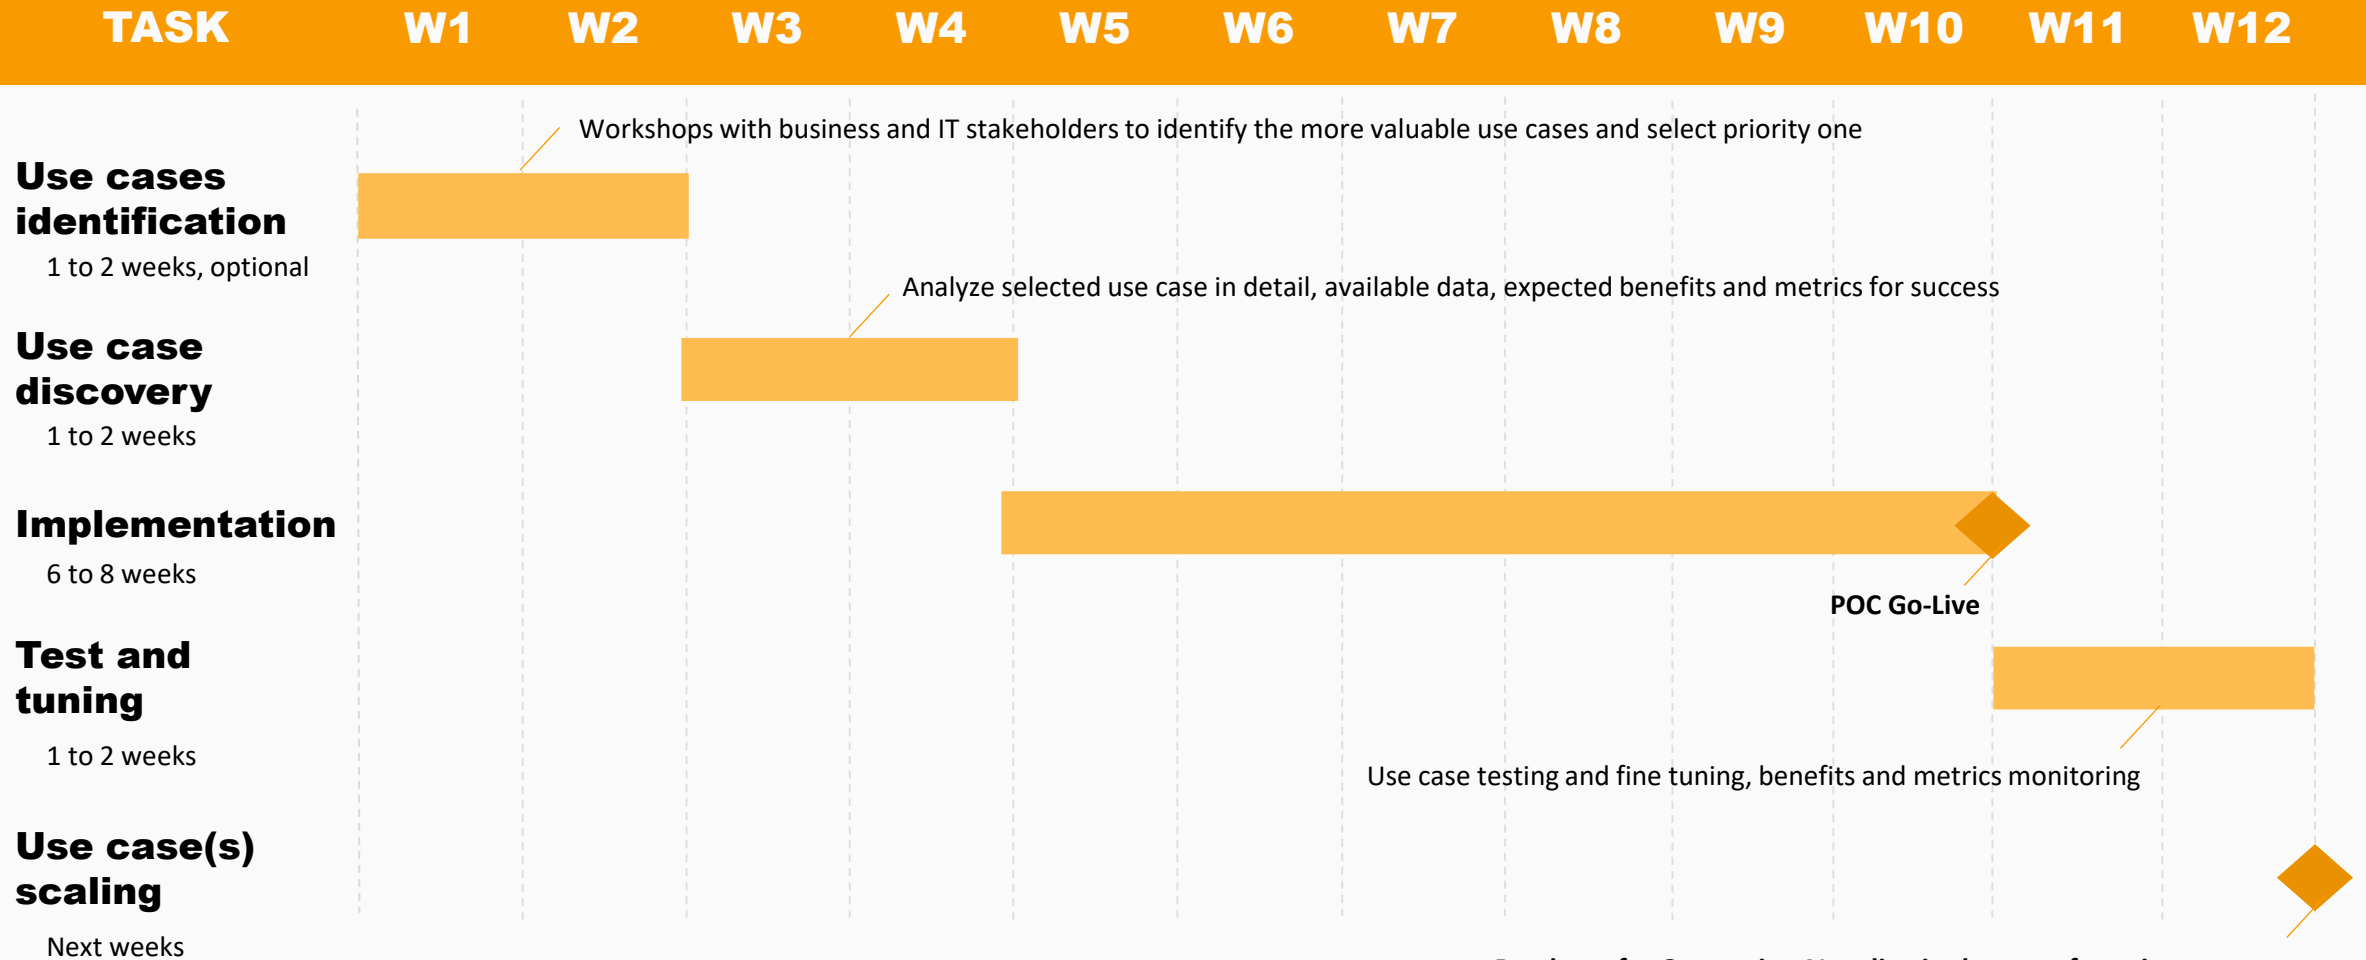

COPILOT FOR MANUFACTURING

COPILOT FOR MAINTENANCE

Automated root cause analysis for equipment maintenance

COPILOT FOR PRODUCTION

Automated OEE casualization
Work/assembly instruction preparation
Compliance / QA documents production

COPILOT FOR CONNECTED PRODUCT & MACHINE

Intelligent real-time end-user support
Proactive issue prediction and resolution
Autonomous spare parts and consumables buyer

CLUSTER REPLY COPILOT FOR MANUFACTURING

Key benefits

CLUSTER REPLY COPILOT FOR MANUFACTURING

High-level architecture

CLUSTER REPLY COPILOT FOR MANUFACTURING

Proof of Concept timeline

Roadmap for Generative AI scaling in the manufacturing processes