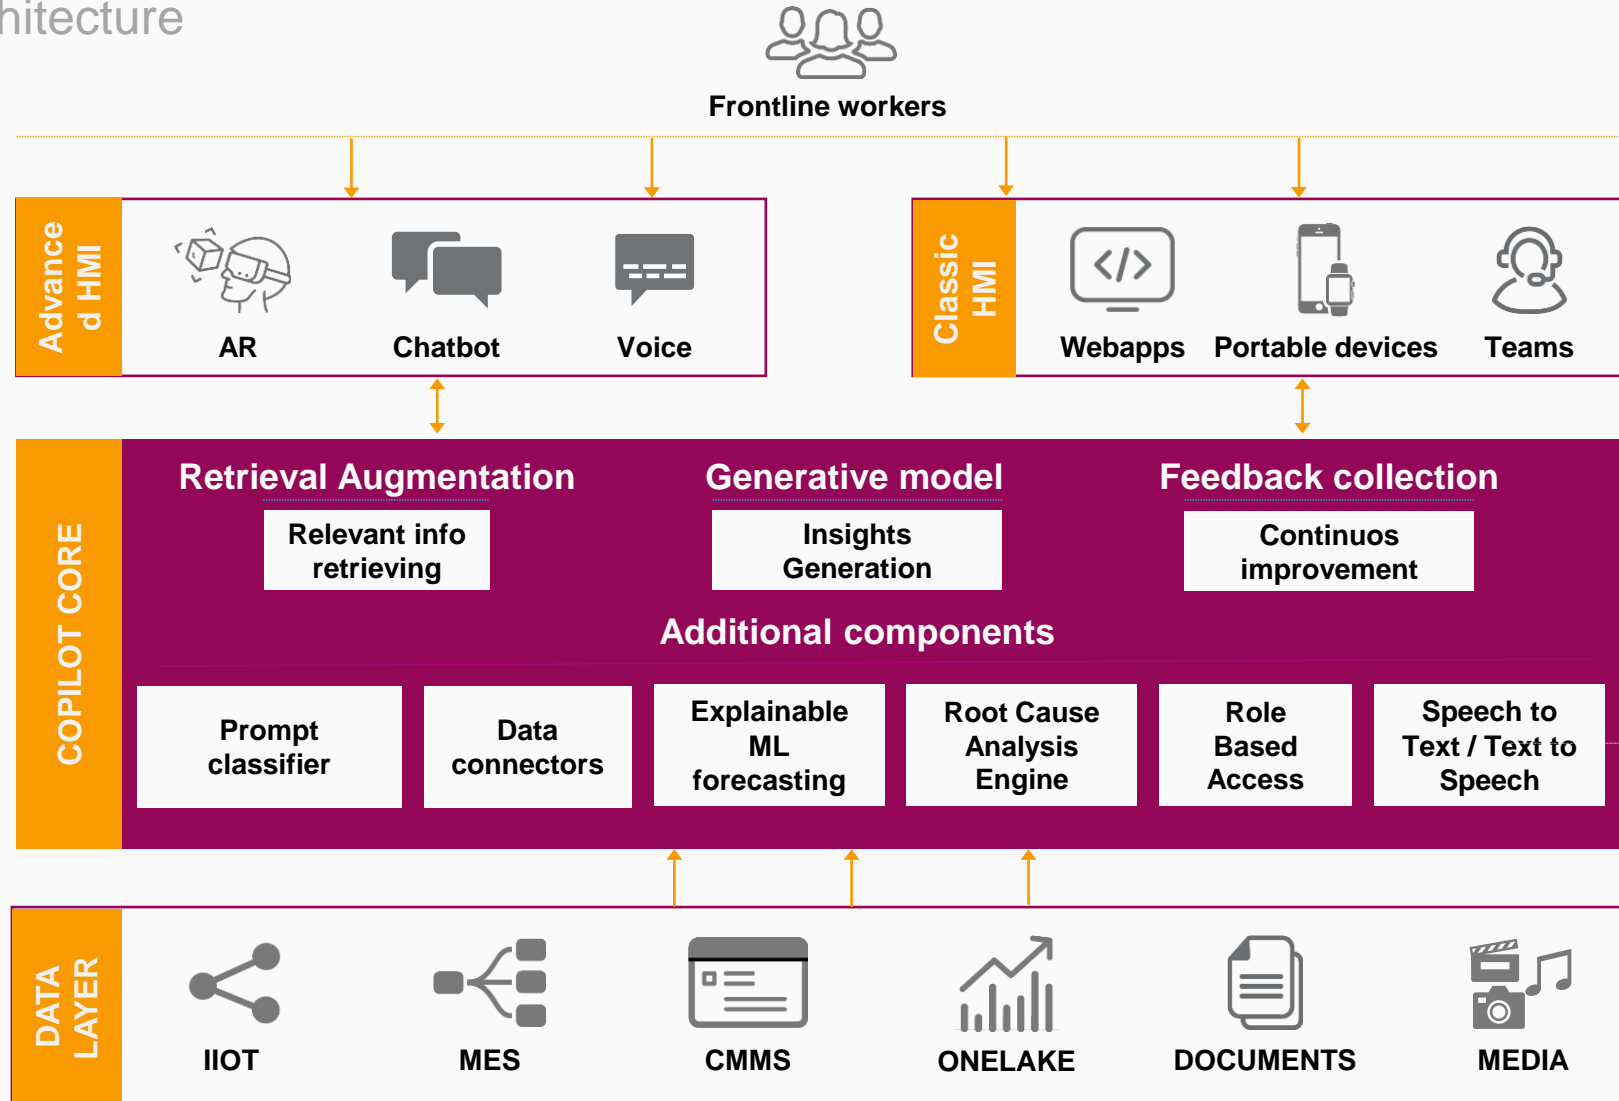

- Manufacturing Digital Platform
- Industrial IoT
- Smart Maintenance
- Operation 4.0

SPATIAL COMPUTING

«Integration of XR technologies with AI service pipeline in the cloud to create immersive solutions to support people in performing production, control, and onboarding tasks in work settings»

- XR Visors
- Mobile devices
- LiDAR

PROCESS & MOBILE

«Deep knowledge of our customers' core processes to innovate by proposing new solutions leveraging web & mobile applications»

- Web Apps
- Mobile Apps
- Low / No Code / RPA: Power Platforms
- Workflows

COPILOT FOR CONNECTED PRODUCT & MACHINE

Intelligent real-time end-user support
Proactive issue prediction and resolution
Autonomous spare parts and consumables buyer

CLUSTER REPLY COPILOT FOR MANUFACTURING

Key benefits

CLUSTER REPLY COPILOT FOR MANUFACTURING

High-level architecture

CLUSTER REPLY COPILOT FOR MANUFACTURING

Proof of Concept timeline

Roadmap for Generative AI scaling in the manufacturing processes