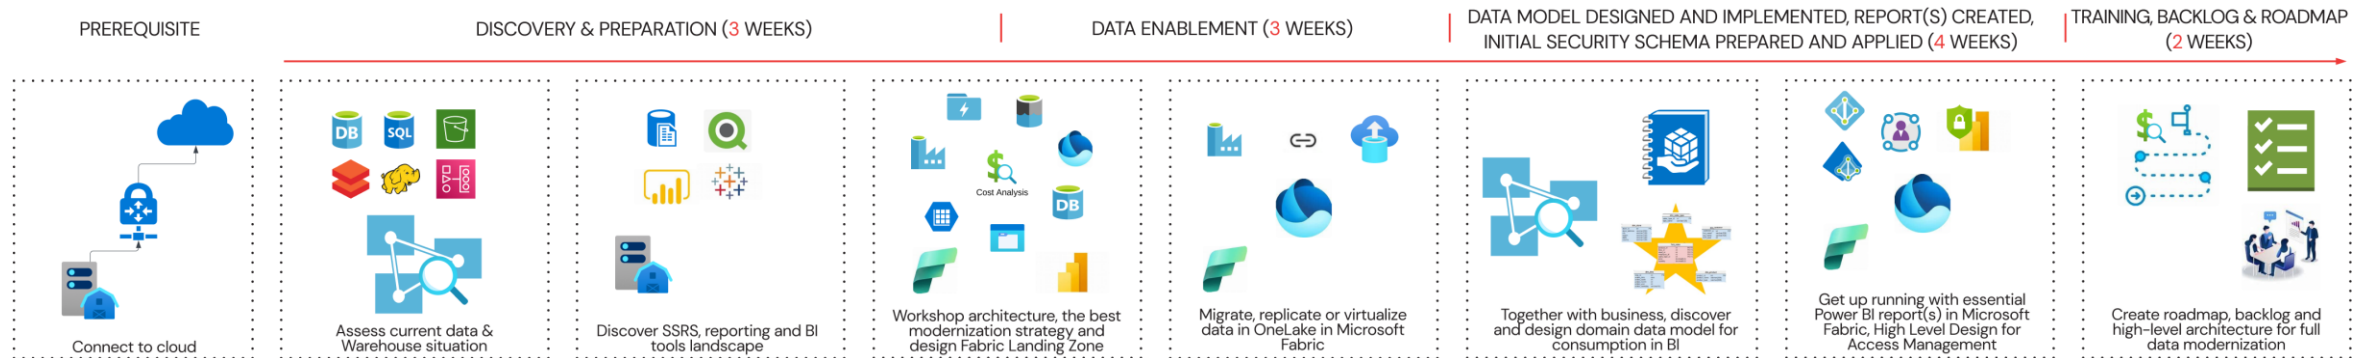

Data Modernization Module 1 – 3

Microsoft Fabric & Azure Data Modernization

12-Week Implementation

Modernize Your Data Warehouse and Data Operations for **Power BI**, Data Analytics, and True **AI** Operations