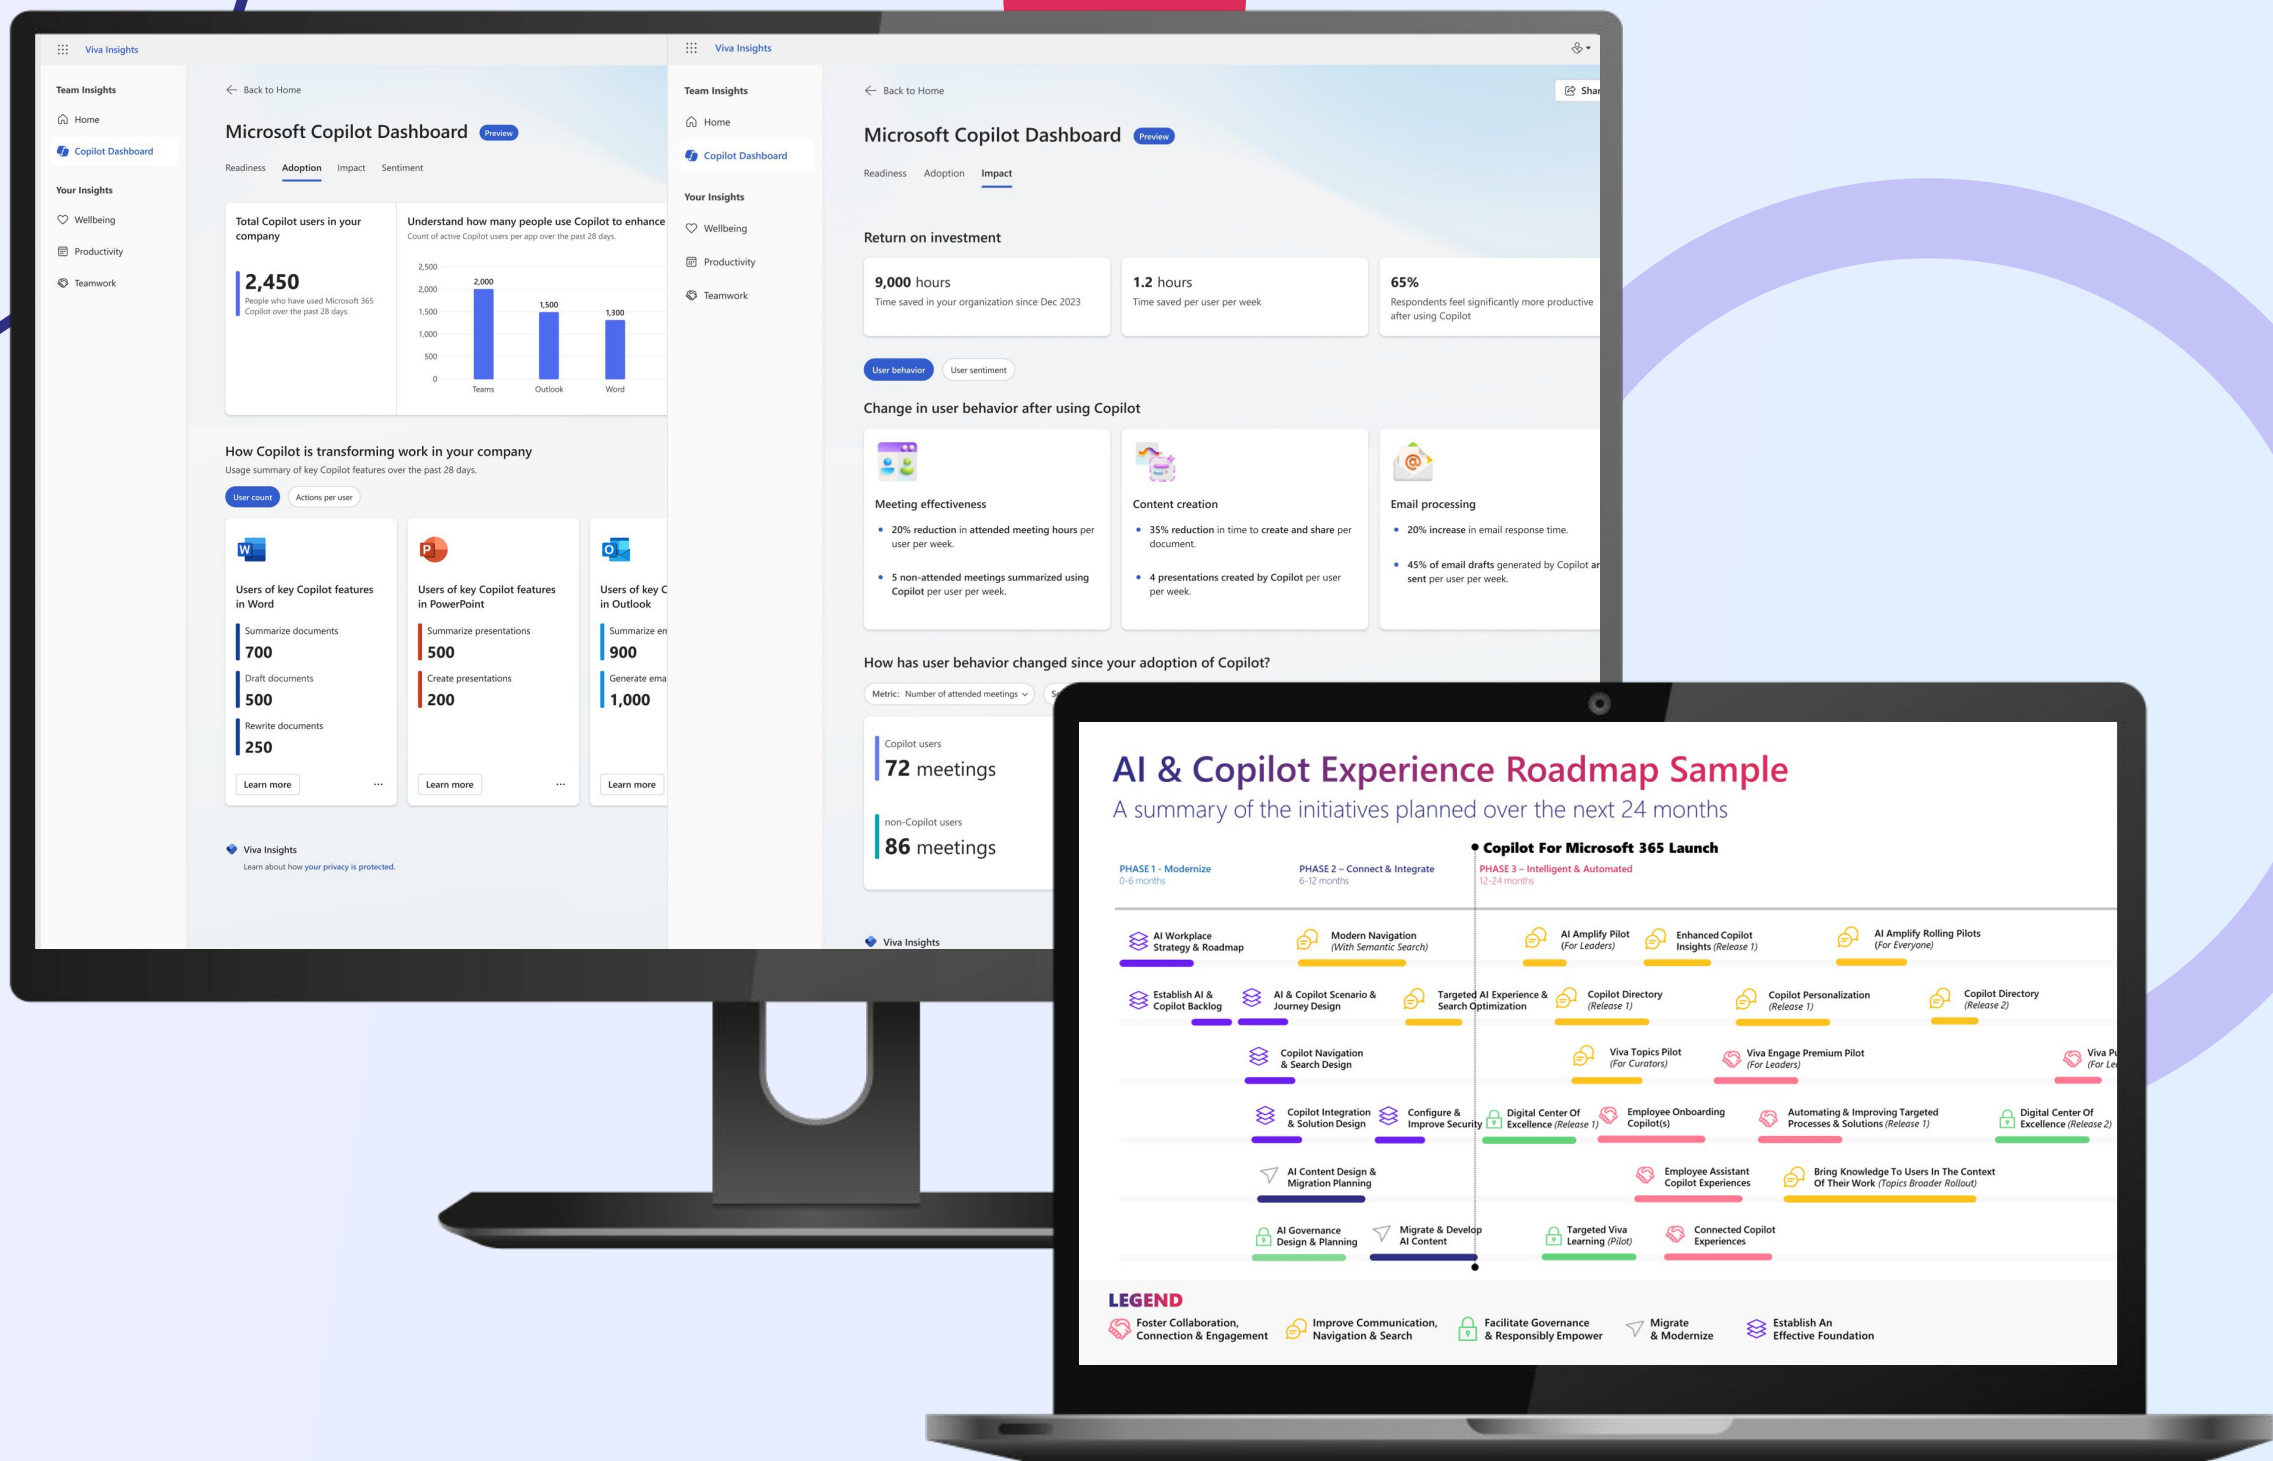

Rollout Copilot With +2x Return On Investment With Our **Full-Service Pilot Approach**

Technical & Business
Readiness Assessments

Expert Led Working Sessions On Preparing, Planning, Piloting & Extending Copilot

→ We initiate with a Project Kick-Off to align visions and set goals, followed by detailed Pre-Pilot Planning and readiness assessments for a smooth AI integration.

 **2tolead.com**

You will love the way we work. Together.™

What We Do | Offers
Full-Service Copilot Pilot & AI Roadmap

→ We empower your team with Responsible Enablement, providing knowledge and skills for Microsoft 365 and AI policy formulation, and offer robust support throughout the pilot to foster a self-sustaining AI environment.

Comprehensive Copilot Enablement, Adoption, Communication & Support

Our post-implementation journey ensures sustained success with a detailed review of pilot results and a strategic AI Roadmap for long-term growth for your organization.