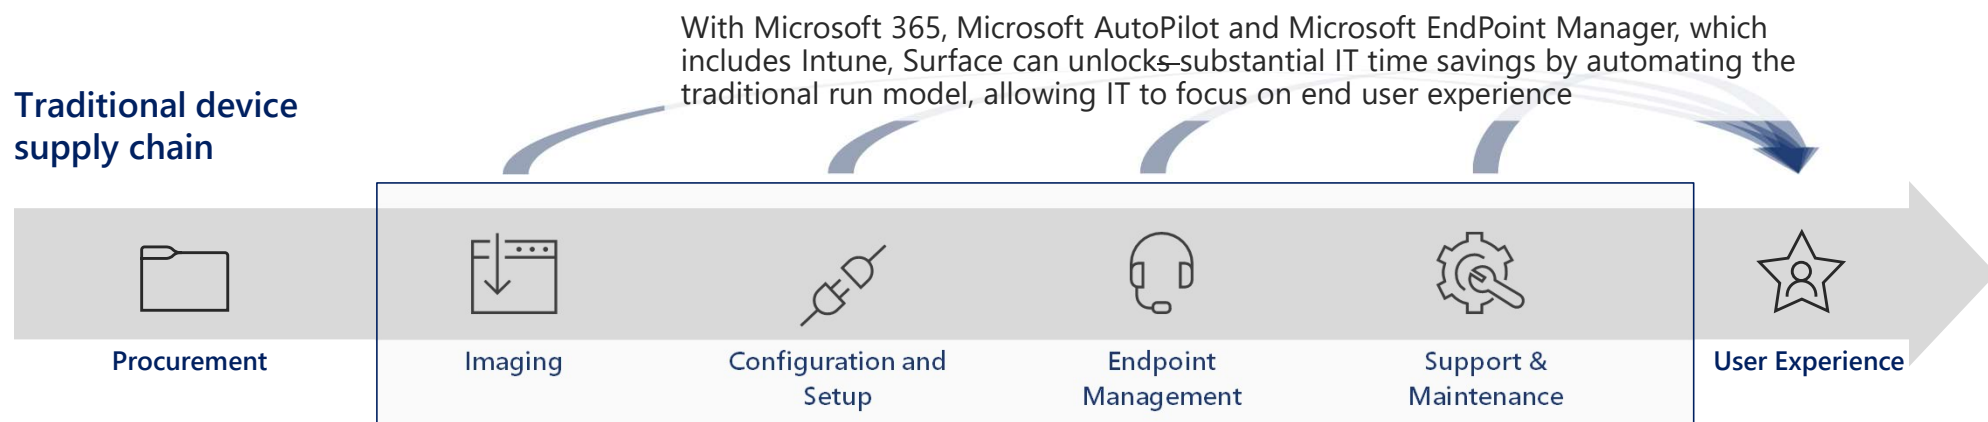

The IT Value Proposition

Potential Cost Savings Examples

Reduction in Provisioning: up to 4 hours less time with zero-touch deployment ¹

Application Updates: up to 3.25 hours of reduced time rolling out application updates due to cloud management of device firmware ¹

Microsoft Endpoint Configuration Manager reduces time when deploying Surface firmware and driver updates ¹

Surface plus Microsoft 365 Enterprise Security features reduces firmware layer threats and reduced use of 3rd party security solutions.

Reduction in data breaches & security incidents: up to 20% decrease related to improved security environment

Reduction in Help Desk calls: up to 75% less time spent and lower hardware failure rate

¹ A commissioned Total Economic Impact™ study conducted by Forrester Consulting on behalf of Microsoft, July 2020. "Maximizing Your ROI From Microsoft 365 Enterprise With Microsoft Surface"

² Surface Go and Surface Go 2 use a third-party UEFI and do not support DFCI. DFCI is currently available for Surface Book 3, Surface Laptop 3, Surface Pro 7, and Surface Pro X. Find out more about managing Surface UEFI settings at <https://docs.microsoft.com/en-us/surface/manage-surface-uefi-settings>