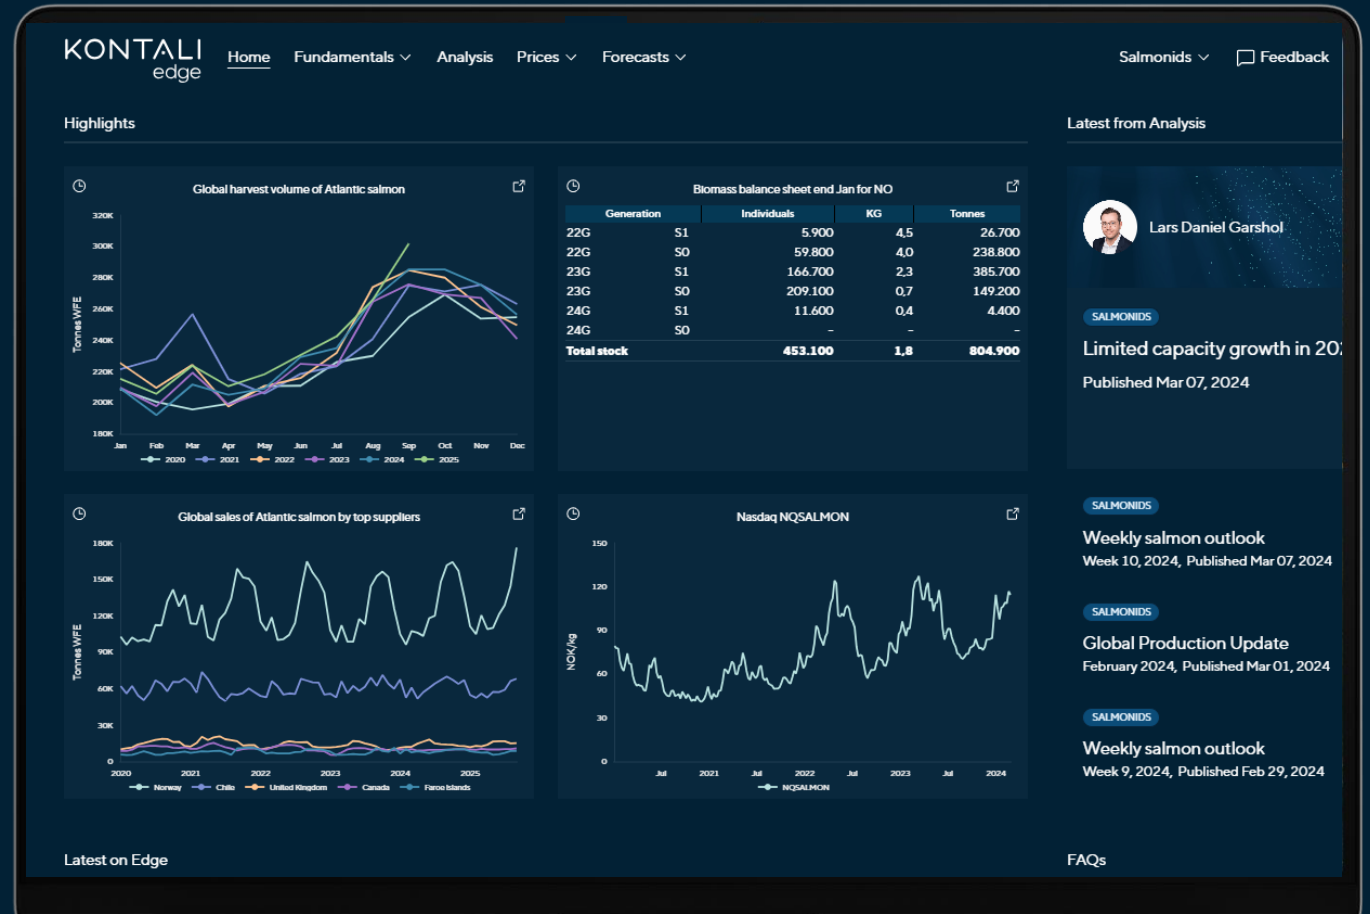

KONTALI edge

Access endless
amount of available
data, at any time,
from anywhere.

If you don't have access to Kontali Edge, your competitors are already ahead of you.

KONTALI