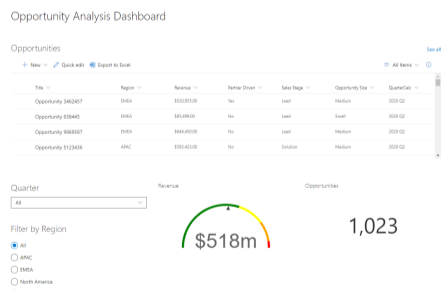

Combine with SharePoint Modern Web Parts

No two ListBurst dashboards are the same – create something truly tailored to your needs. Build a modern SharePoint Page using your selection of web parts.

Aggregate, filter, sort, and combine your data

Need to aggregate your data? No problem. Fine-tune your data with powerful data aggregation and filtering options. Select a list view to display, and easily apply grouping and aggregation to the data.

Combine multiple series on to a single chart.