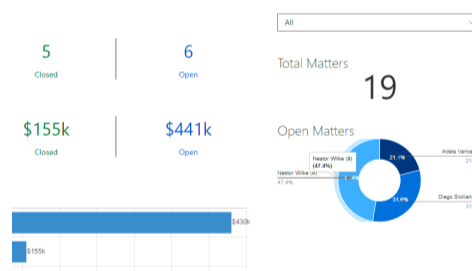

Combine with SharePoint Modern Web Parts

No two ListBurst dashboards are the same – create something truly tailored to your needs. Build a modern SharePoint Page using your selection of web parts.

Aggregate, filter, sort, and combine your data

Need to aggregate your data? No problem. Fine-tune your data with powerful data aggregation and filtering options. Select a list view to display, and easily apply grouping and aggregation to the data.

Combine multiple series on to a single chart.