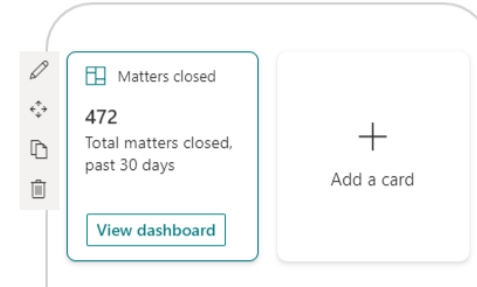

Gantt Chart

Includes a basic Gantt chart. For more advanced Gantt charts see our [dedicated Gantt solution](#).

Pricing

Get started with your free trial today. Our licence applies to the whole SharePoint tenant - meaning you don't need to worry about users and individual permissions!

Try the product for yourself with our 30 day trial.

A license is required to continue usage after initial 30-day trial period.
Payment can be made either via credit card or via purchase order.

Annual subscription license

Technical support, hotfixes & upgrades

2hr consultancy included per year

£1095 / $1295 / €1195
per year

[Subscribe GBP](#)

[Subscribe USD](#)

[Subscribe EUR](#)

contact us

Please contact if you prefer to pay annually, in an alternative currency, or via purchase order/invoice.

contact@365automate.com

Large organizations (over 500 users) - [please contact us](#) to confirm usage and pricing

[Enquire](#) about the **Small Team discount** when there are less than 10 viewers.

Download & Install

Any of our products can be installed and trialled immediately.

We don't ask for any payment details, and your trial will end automatically at the end of the trial period.

We'll send you a download link, and subscribe you to marketing updates, but you can unsubscribe in one click at any time.

Email*

[Submit](#)

[Check out the full documentation](#)