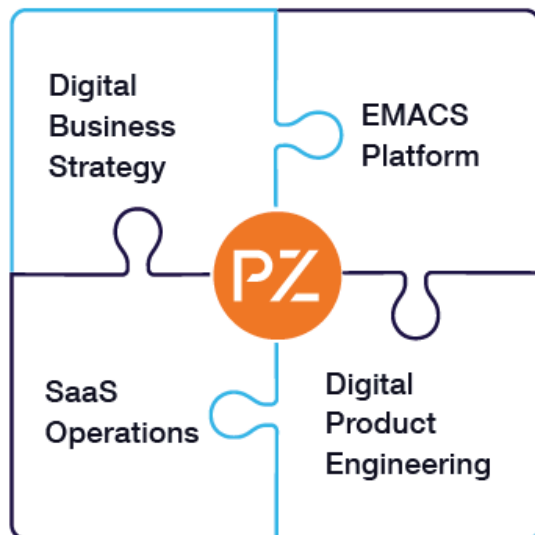

Customer Self-Services for Comprehensive Business Management

Customer/Catalog/Market Specific Pricing

B2B + B2C Analytics

Returns Management

Digital Content Management

Real-Time Inventory from global plants and locations

Stock order, Emergency order, shop order management with Real-Time Order Tracking

PhaseZero Enterprise Cloud Platform

PhaseZero transforms your **data** into a **digital business** with the power to capture new markets, outcompete the competition, and unlock new revenue streams – faster than ever.

### EMACS PLATFORM

Our comprehensive enterprise cloud-based EMACS platform **empowers your business** to grow and succeed in a rapidly changing **global marketplace**.

**PhaseZero** is a cloud 2.0 enterprise software product company and brings together Silicon Valley DNA, culture, and digital thought leadership to transform people, processes, and technology by identifying, developing, operating, and growing digital and software businesses for industrial and manufacturing companies.