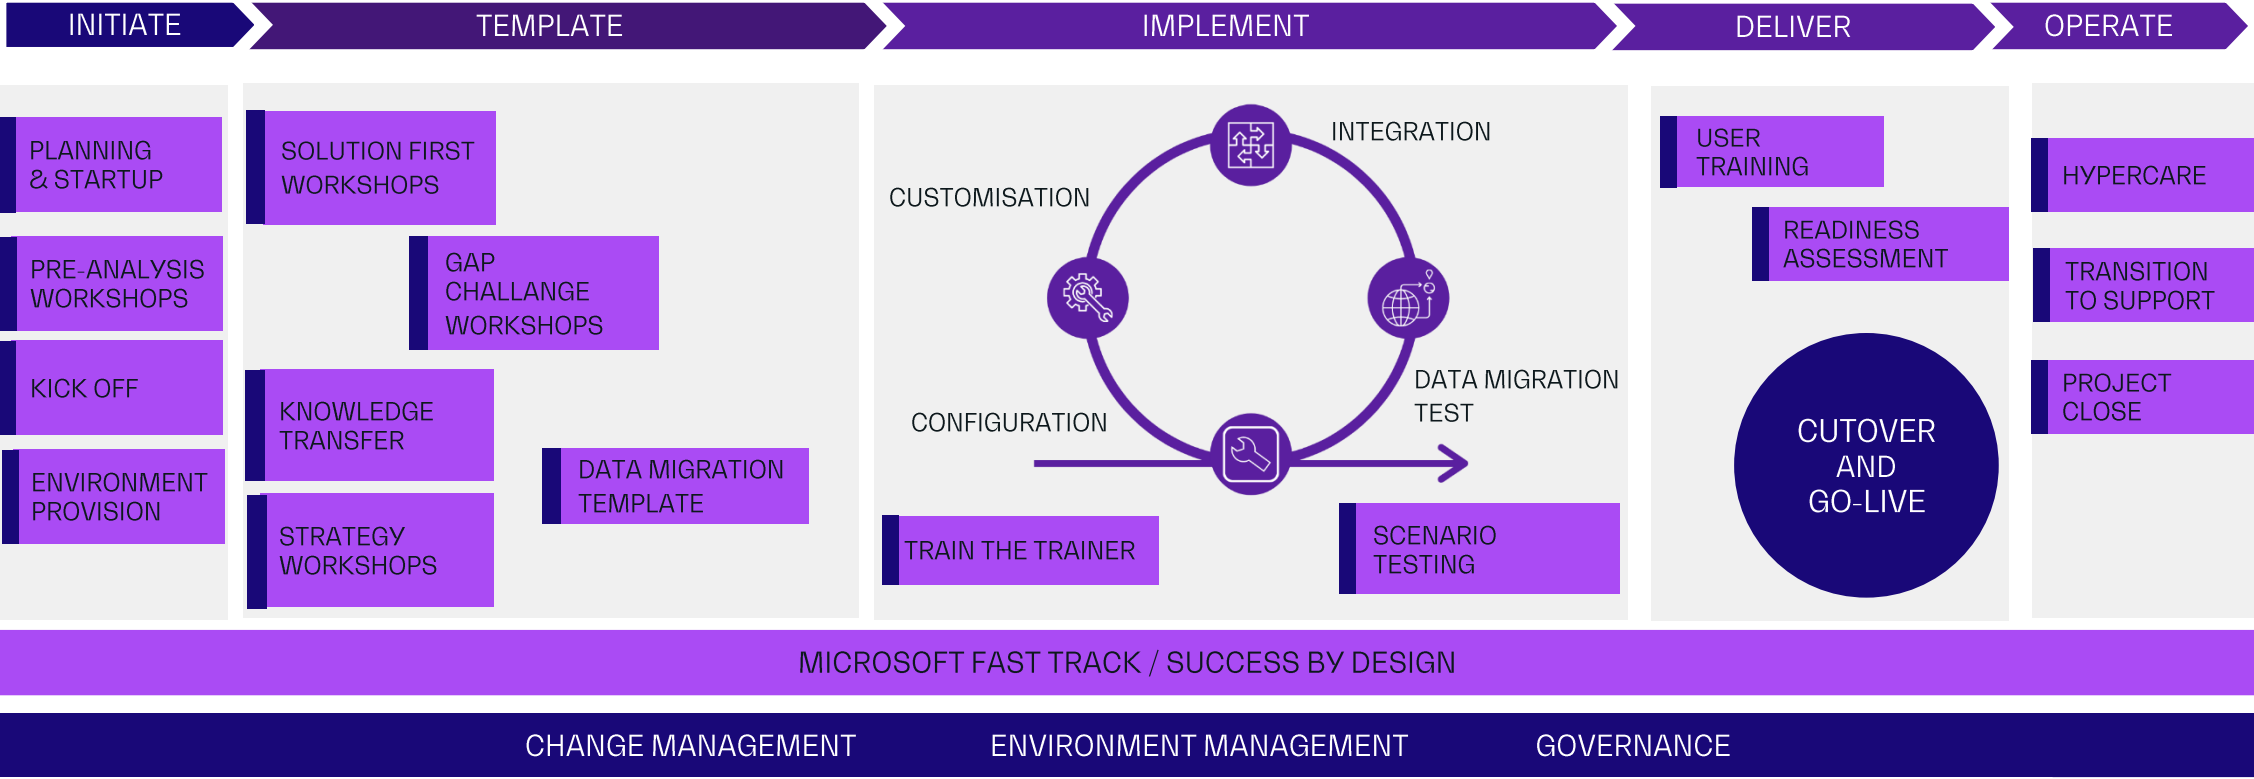

The image features a dark blue background with a complex, abstract pattern of curved, overlapping lines that create a sense of depth and movement. The lines are rendered in various shades of blue, from deep navy to a lighter, almost white glow, suggesting a 3D effect. In the center of the image, the word "NEXXER" is written in a bold, white, sans-serif font. The letters are thick and blocky, with a slight shadow or glow around them, making them stand out prominently against the busy background.

NEXXER

NEXER SOLUTION FIRST METHODOLOGY

PROMISING FUTURE

NEXER

THANK YOU

@nexergroup

NEXER