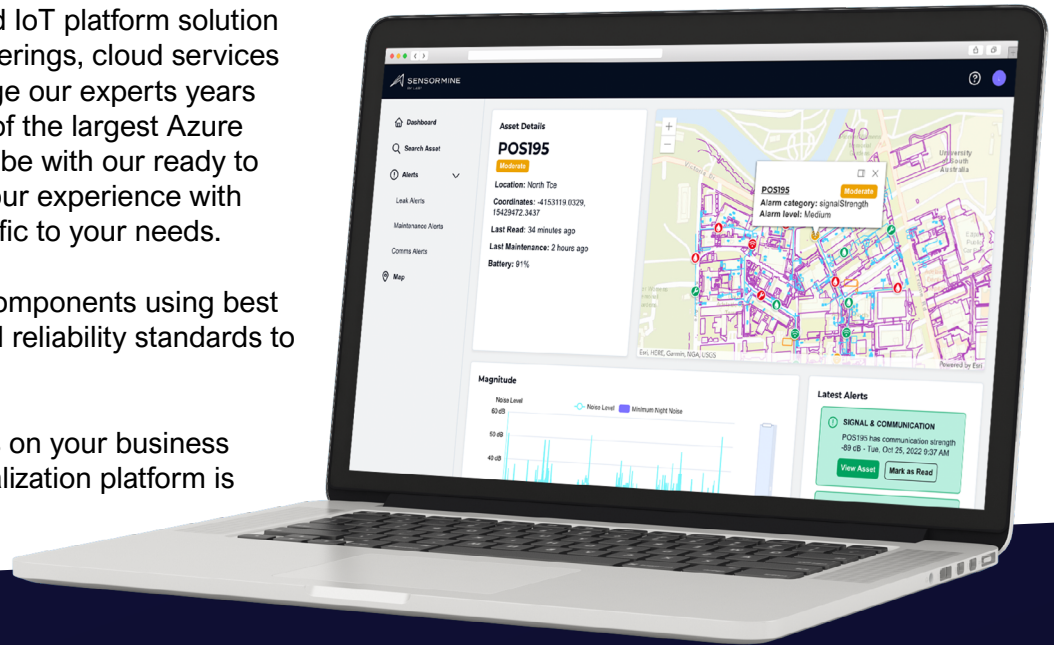

Welcome to **SensorMine**®

SensorMine is a LAB3 designed IoT platform solution that encompasses hardware offerings, cloud services and managed services. Leverage our experts years of experience deploying some of the largest Azure implementations around the globe with our ready to go solution kits, or co-design your experience with customisable dashboards specific to your needs.

Crafted from Microsoft Azure components using best practice security, scalability and reliability standards to deliver a SaaS IoT Platform.

With SensorMine you can focus on your business knowing your data, AI and visualization platform is taken care of.

Your gateway to a **goldmine** of real time data

End-to-end IoT Solutions

From purpose-built hardware, to network communications, edge processing and connectivity, device management, all the way through to data analytics dashboards and insights.