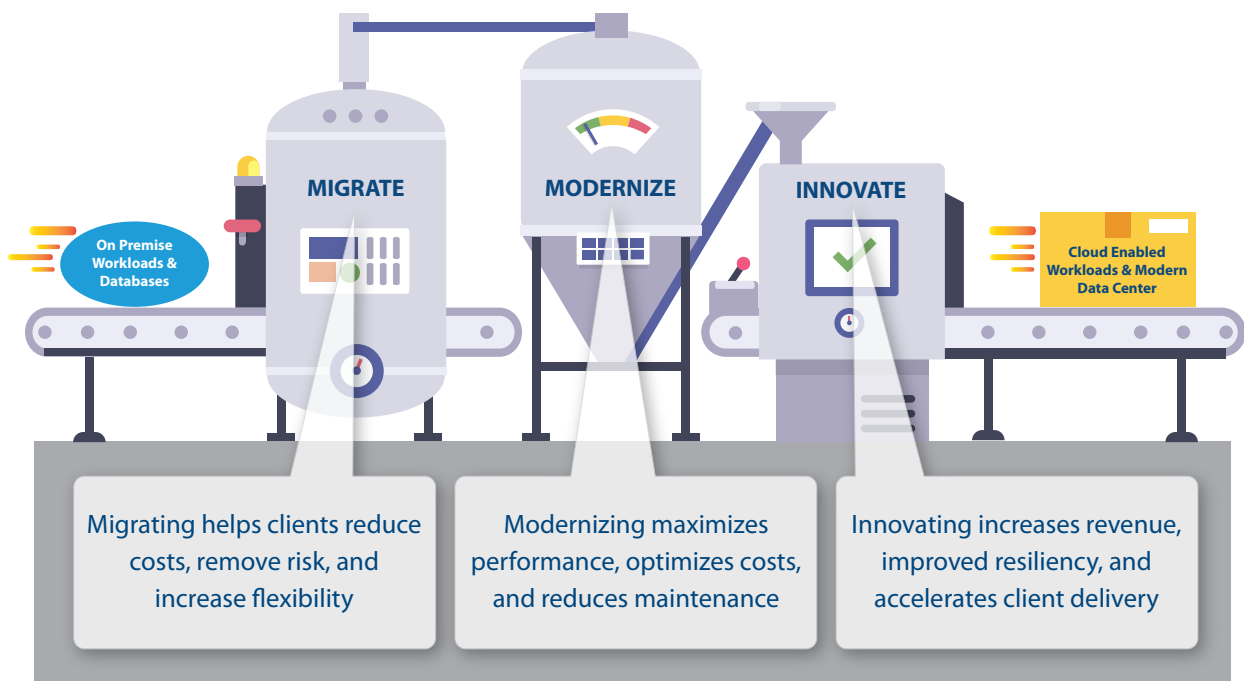

60% Faster Time to Value

Leveraging automation for collection and deployment with established templates

Reduced Delivery Risk

With proven frameworks backed by 10,000+ development hours

Single Cohesive Team Delivery Model

Disciplined delivery by fully onshore or hybrid team to reduce errors

The Neudesic Cloud Factory is a repeatable framework that accelerates the typical migration and modernization timetable to provide more value to organizations in less time. The Cloud Factory is powered by automation, delivered by a single onshore or hybrid team, and fully aligned to the Microsoft Cloud Adoption Framework.

The Neudesic Cloud Factory enables teams to concurrently migrate and modernize multiple applications to increase scalability, flexibility, and meet the diverse needs of our clients with a three-prong approach:

How Our Cloud Factory is Different

While the concept of a migration factory isn't new, the Neudesic Cloud Factory offers a variety of unique characteristics that have been consistently proven to reduce cost, add value, and accelerate overall client modernization in the cloud.