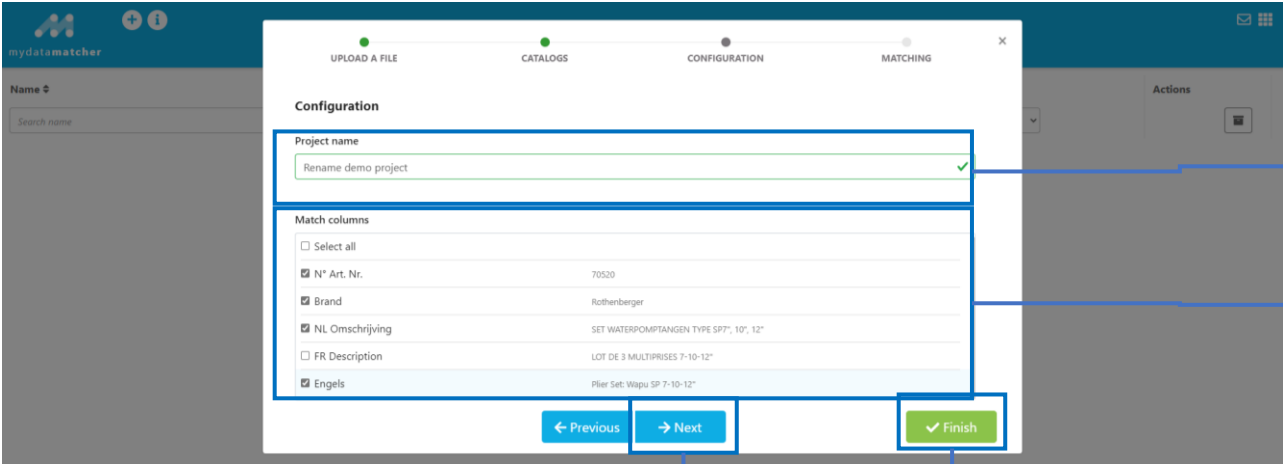

Select catalogue

Select or browse a project

Advanced options

If ok, finish project

Define project

Specify project name

Select columns

Advanced options

If ok, finish project

Advanced project configuration

Strict automatch feature will apply rules very strictly.

Exclude fields and values from the catalogue in the matching project.

Finish project

Layout project matching screen