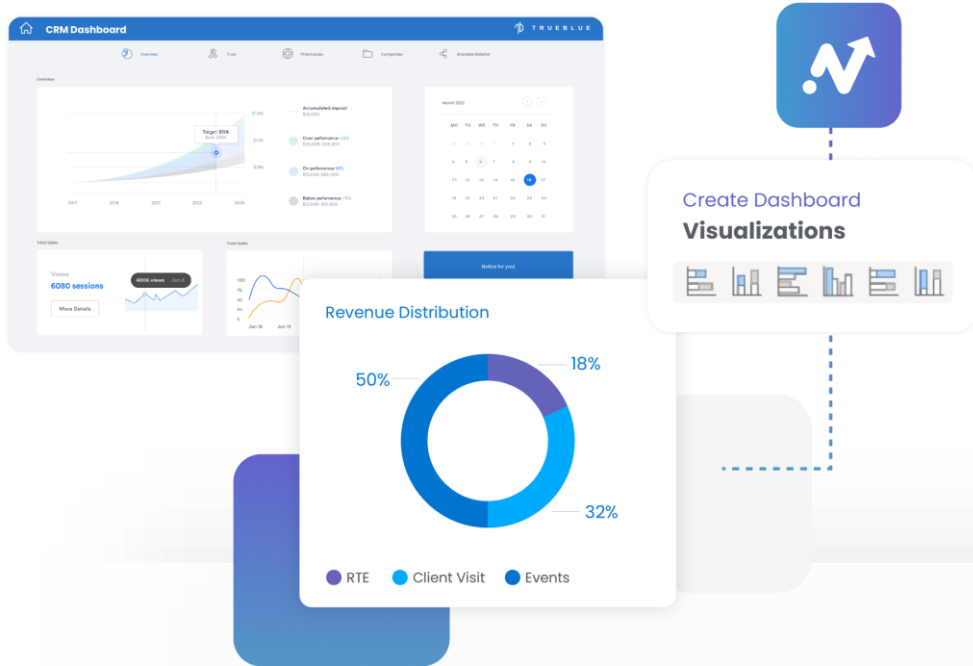

TRUEBLUE

Pharma & Life Sciences Business Intelligence Software

NOVA is a pre-built business intelligence platform designed to harmonize and democratize data, empowering your team to discover valuable insights.

Integrate data from multiple sources into the platform allowing streamline data management processes and enhance data accessibility for analysis and reporting

Get provided with **Key Performance Indicators (KPIs)** and dashboards specifically designed for the Pharma & LS industries

Advanced data visualization and AI capabilities, allowing Self-Generative report, AI generated Insights and Smart Narratives for better carving data

NOVA

Why Choose NOVA

Your Challenges our Solutions

Unlock the full potential of your data with NOVA, a pre-built business intelligence platform for Pharma & Life Sciences, designed to harmonize and democratize data.

NOVA empowers your team to discover valuable insights while improving efficiency and driving results in sales & marketing.

Principal Use Cases

Improved Performance

Gain a competitive edge and optimize sales performance against industry benchmarks by tracking KPIs such as Sales Growth, Evolution Index, Market Share and National Contribution.