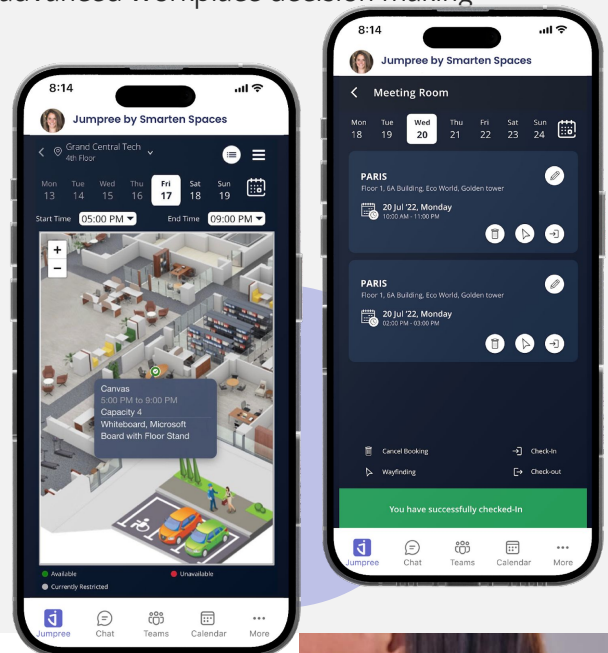

So, why should you use Jumpree by Smarten Spaces for Microsoft inside Microsoft Teams?

Revolutionize the employee workplace experience with Jumpree by Smarten Spaces for Microsoft Teams

Integrated to 120+ solutions-
Hardware and software

Complete digital workplace
solution

Exceptional Hybrid Employee
Workplace Experience

Book Any Space & Amenity

- **Book Any Space with 3D Floor Maps**- Streamline your Booking Process with our Advanced Onboarding and Booking Solutions
- Give Employees Choices – Spaces, Amenities, Days in Offices in 3D with wayfinding
- Integrated with 120 market leading solutions
- Complete digital workplace solution in one place

Reduce Space Costs

- Optimize your office space and reduce costs
- Make the most of your meeting rooms and desks
- Unlock the power of real-time data, make better informed decisions about food energy transportation and amenities.
- Manage and shuffle spaces with ease as an admin for advanced workplace decision making

Enhance Meeting & Collaboration Experience

- Engage employees to facilitate a return to work
- Collaborate with your favourite colleague pick the same WFO Days with Hybrid Work Status integrated with MS Teams
- Share and view schedules with colleagues
- Visualize your spaces in 3D and book the right type of space