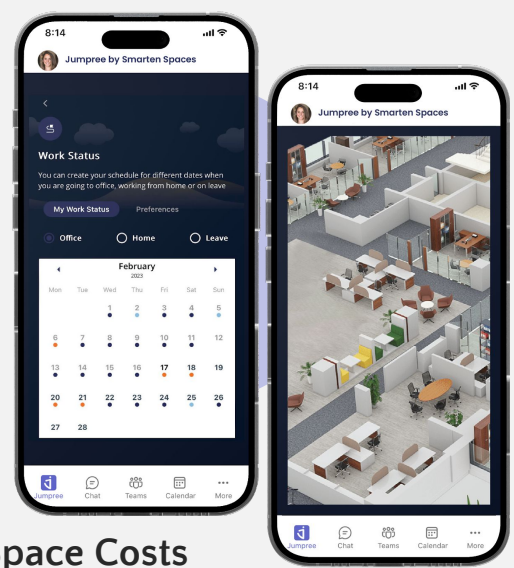

Create a collaborative team environment for your employees in Microsoft Teams

- Book Any Space
- Stay organized with teams and channels
- Schedule and conduct team meetings
- Share and access files quickly
- Add apps to bring tools into Teams

So, why should you use Jumpree by Smarten Spaces for Microsoft inside Microsoft Teams?

Revolutionize the employee workplace experience with Jumpree by Smarten Spaces for Microsoft Teams

Integrated to 120+ solutions-
Hardware and software

Complete digital workplace
solution

Exceptional Hybrid Employee
Workplace Experience

Book Any Space & Amenity

- **Book Any Space with 3D Floor Maps**- Streamline your Booking Process with our Advanced Onboarding and Booking Solutions
- Give Employees Choices – Spaces, Amenities, Days in Offices in 3D with wayfinding
- Integrated with 120 market leading solutions
- Complete digital workplace solution in one place

Reduce Space Costs

- Optimize your office space and reduce costs
- Make the most of your meeting rooms and desks
- Unlock the power of real-time data, make better informed decisions about food energy transportation and amenities.
- Manage and shuffle spaces with ease as an admin for advanced workplace decision making