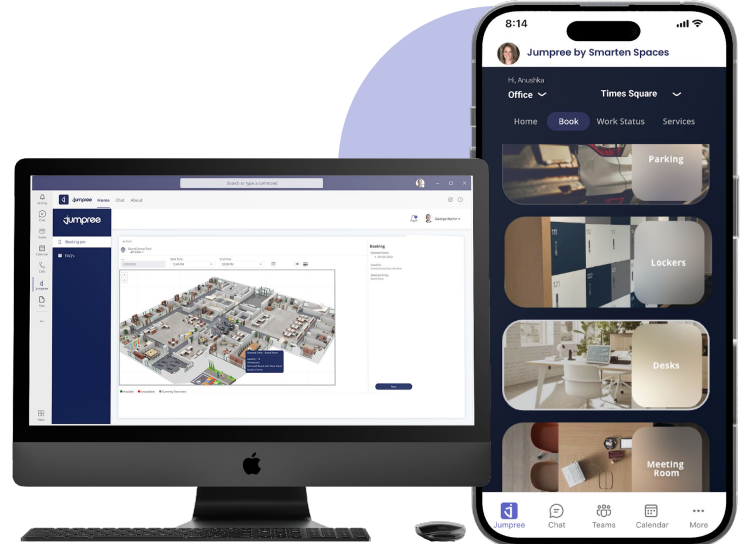

Jumpree by Smarten Spaces for Microsoft Teams

Empower hybrid workers with collaborative apps in Teams

Get started with [Jumpree by Smarten Spaces for Microsoft Teams](#) app

Learn more about [Jumpree by Smarten Spaces for Microsoft Teams](#) details & experience on AppSource

Hybrid work is here to stay. However, keeping a distributed workforce aligned and up to date can be a challenge that requires workers to constantly switch between applications and search for the latest information. With Microsoft Teams, you can equip your team with the right tools for remote collaboration.

Create a collaborative team environment for your employees in Microsoft Teams

- Book Any Space
- Stay organized with teams and channels
- Schedule and conduct team meetings
- Share and access files quickly
- Add apps to bring tools into Teams

Complete digital workplace
solution

Exceptional Hybrid Employee
Workplace Experience

Book Any Space & Amenity

- **Book Any Space with 3D Floor Maps**- Streamline your Booking Process with our Advanced Onboarding and Booking Solutions
- Give Employees Choices – Spaces, Amenities, Days in Offices in 3D with wayfinding
- Integrated with 120 market leading solutions
- Complete digital workplace solution in one place