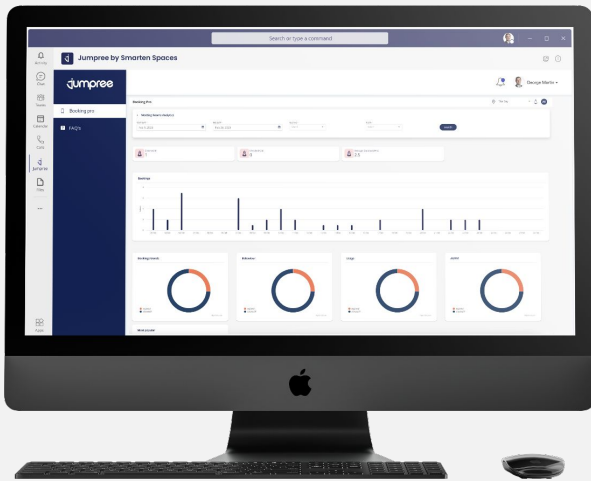

So, why should you use Jumpree by Smarten Spaces for Microsoft inside Microsoft Teams?

Revolutionize the employee workplace experience with Jumpree by Smarten Spaces for Microsoft Teams

Integrated to 120+ solutions-
Hardware and software

Complete digital workplace
solution

Exceptional Hybrid Employee
Workplace Experience

Book Any Space & Amenity

- **Book Any Space with 3D Floor Maps**- Streamline your Booking Process with our Advanced Onboarding and Booking Solutions
- Give Employees Choices – Spaces, Amenities, Days in Offices in 3D with wayfinding
- Integrated with 120 market leading solutions
- Complete digital workplace solution in one place

Reduce Space Costs

- Optimize your office space and reduce costs
- Make the most of your meeting rooms and desks
- Unlock the power of real-time data, make better informed decisions about food energy transportation and amenities.
- Manage and shuffle spaces with ease as an admin for advanced workplace decision making

Enhance Meeting & Collaboration Experience

- Engage employees to facilitate a return to work
- Collaborate with your favourite colleague pick the same WFO Days with Hybrid Work Status integrated with MS Teams
- Share and view schedules with colleagues
- Visualize your spaces in 3D and book the right type of space