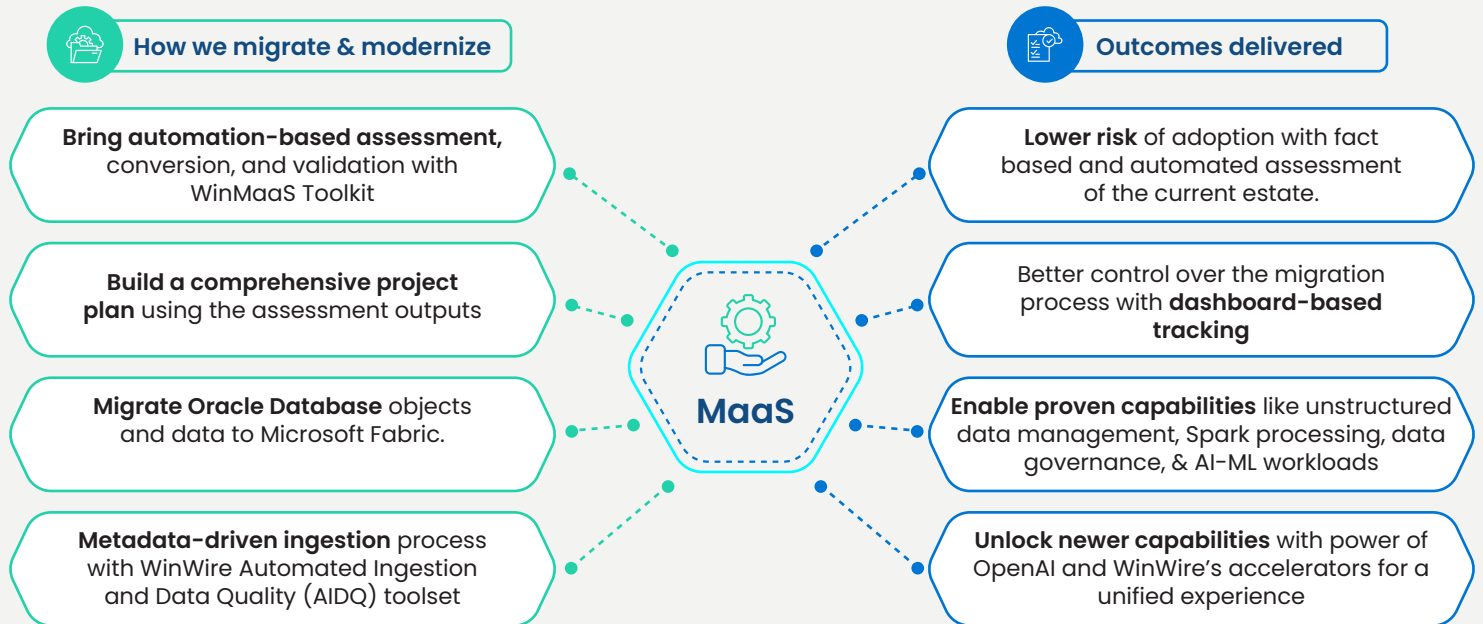

Migrate Rapidly with WinWire's MaaS Framework

WinWire, an exclusive Microsoft Solutions Partner, helps organizations modernize and migrate their Oracle Data Warehouse workloads to Microsoft Fabric and Fabric Synapse Data Warehouse by leveraging its in-house automated migration solution – WinMaaS.

Our simplified approach for migration while mitigating risk, and without time and cost overrun:

Get Started with Oracle Data Warehouse migration to Microsoft Fabric

WinWire delivers a 4-week advisory service on Assessment & Pilot to demonstrate proof-of-values and building scale-out plan in Sprints.