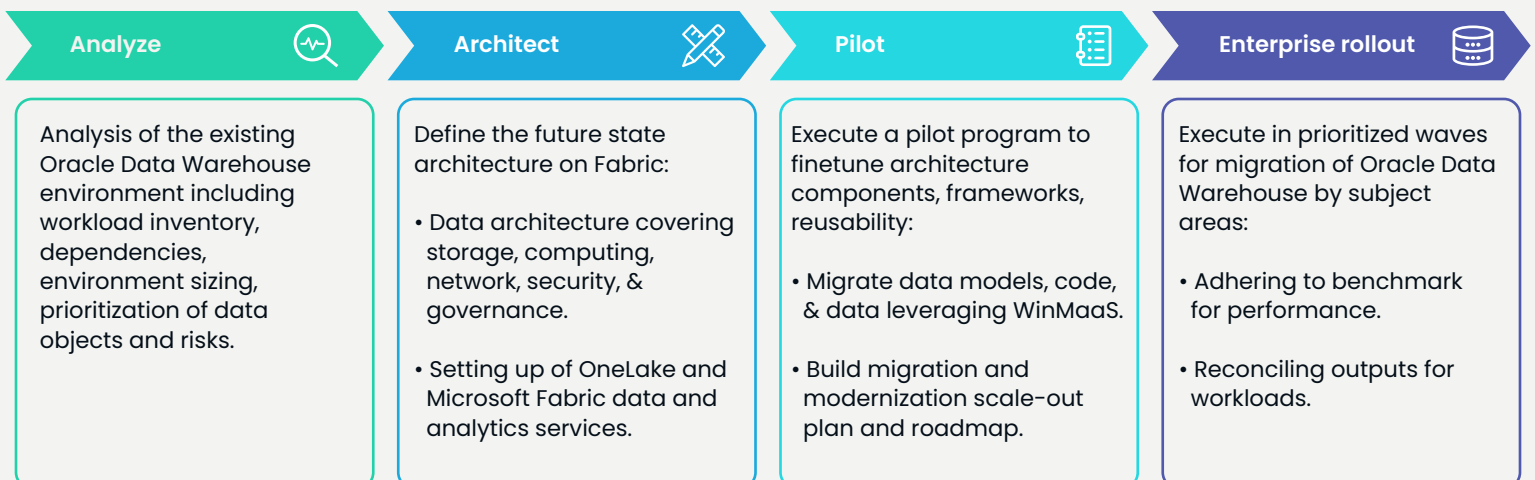

Migrate Rapidly with WinWire's MaaS Framework

WinWire, an exclusive Microsoft Solutions Partner, helps organizations modernize and migrate their Oracle Data Warehouse workloads to Microsoft Fabric and Fabric Synapse Data Warehouse by leveraging its in-house automated migration solution – WinMaaS.

Our simplified approach for migration while mitigating risk, and without time and cost overrun: