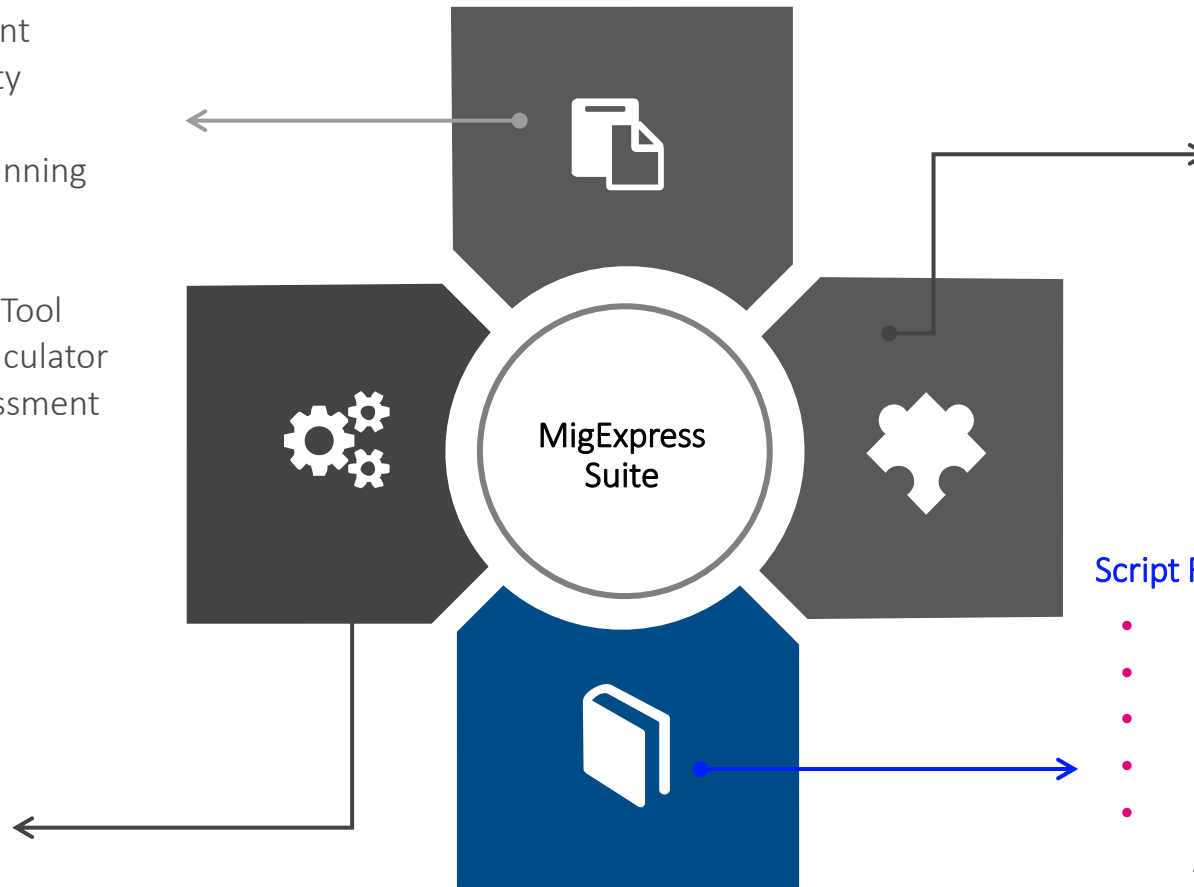

Tools & Accelerators

Discovery Tools

- Exchange Deployment Assistant
- Microsoft Remote Connectivity Analyzer
- Microsoft Assessment and Planning Toolkit
- Best Practice Analyzer
- Office Configuration Analyzer Tool
- Client Network Bandwidth Calculator
- M365 Security & license assessment tool

Migration Tools

- SPMT
- MDT
- ShareGate
- MigrationWiz
- Quest
- Other third-party tools

Template Repository

- Questionnaire
- Discovery Templates
- Pre-Migration, Migration and Post Migration Checklists
- Release planner
- User communication

Script Repository

- Mailbox Migration Scripts
- Microsoft 365 DSC : Capture tenant configuration
- Pre and post migration checks related scripts
- Bulk licensing scripts
- Inventory of User/Group, Computer, Service Accounts, Administrator Accounts, System Objects, Linked Accounts, High Profile Business Users, or Cluster Computers