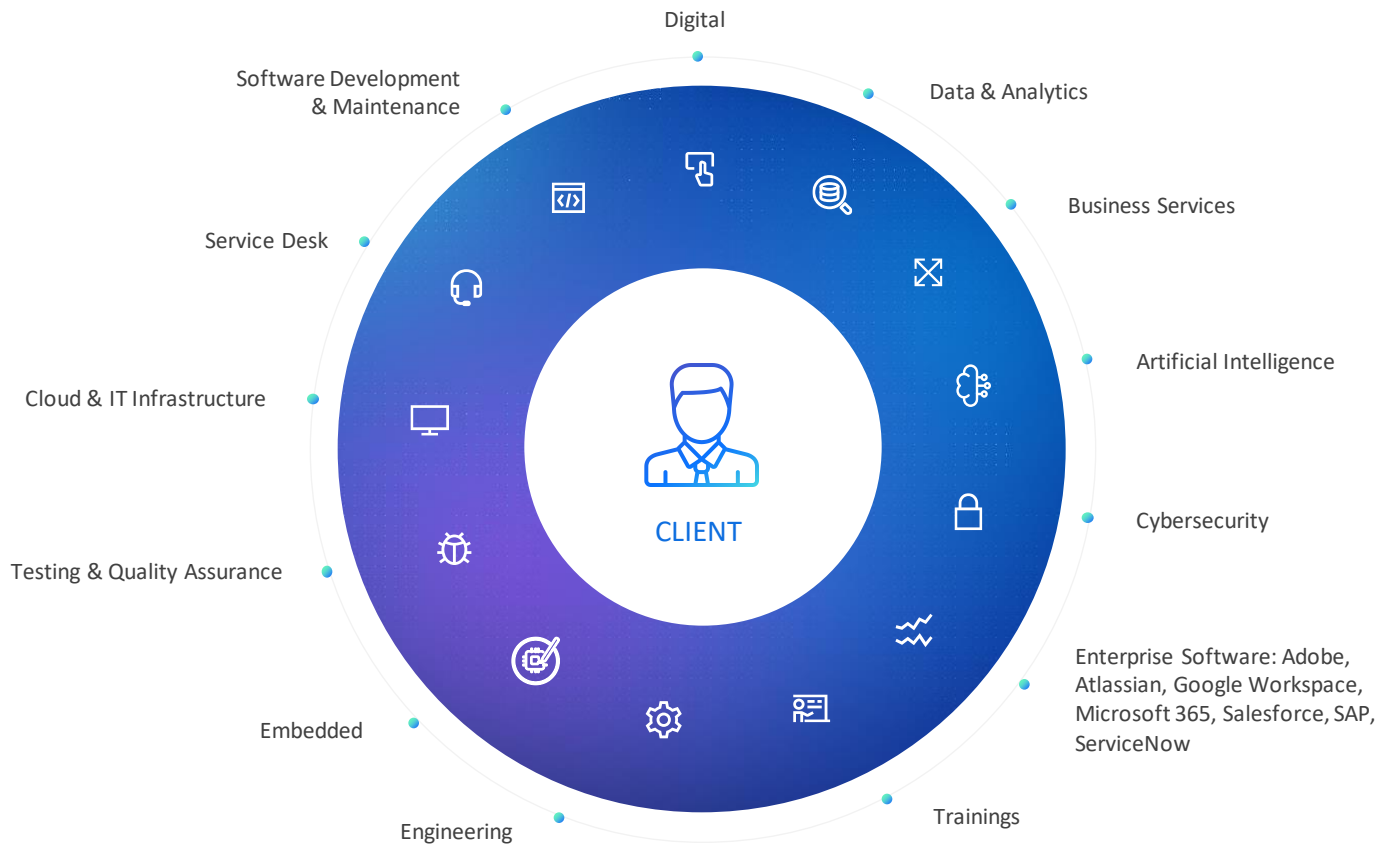

Offer – One-stop shop

Tangible Benefits / Desired Outcomes

- ✓ You take care of your business development - we take care of the cloud
- ✓ Our architects will support you in the latest technologies
- ✓ We are ready to maintain your infrastructure with dedicated support team

Why Sii

600 certified experts

Solution Architects, Network Engineers, Security Engineers, DevOps Architects, Data Engineers, Azure Administrators, Azure Developer, Cybersecurity Architects, D365 Consultants, Power BI Analysts

Leading cloud services

Microsoft Azure, Microsoft 365, Dynamics 365, Power Platform

Innovative industry solutions

For manufacturing banking, healthcare, real estate and public sectors

End-to-end Project Support

From preliminary data analysis, target model creation, implementation on dedicated devices to maintenance