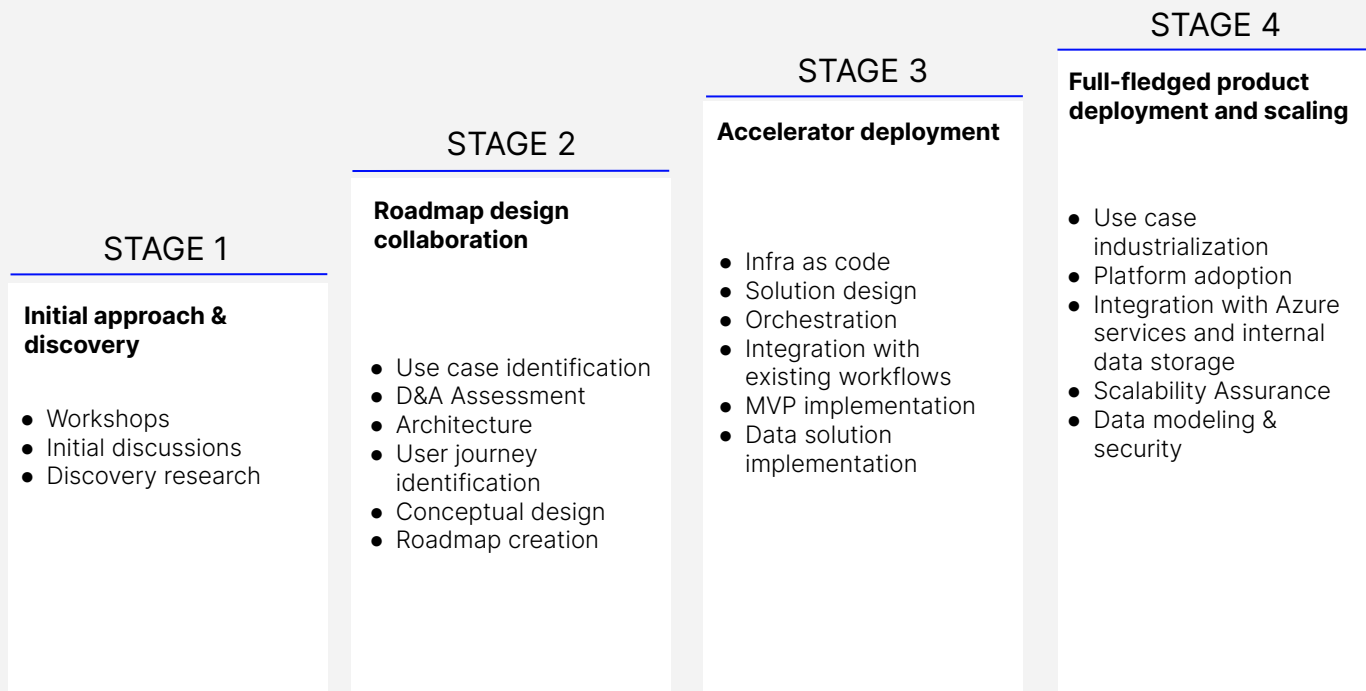

Azure OpenAI Roadmap Design Collaboration

GenAI journey with Unit8

Unit8 will provide a data-driven, results-oriented approach to integrate GenAI into your existing workflows, empowering you to achieve tangible business outcomes

Azure OpenAI roadmap design collaboration

Designed for managerial and technical lead profiles this service will help you evaluate and prioritize multiple use cases

GenAI Ideation for Immediate Impact (Estimated Time: Full Day - Workshop Format)