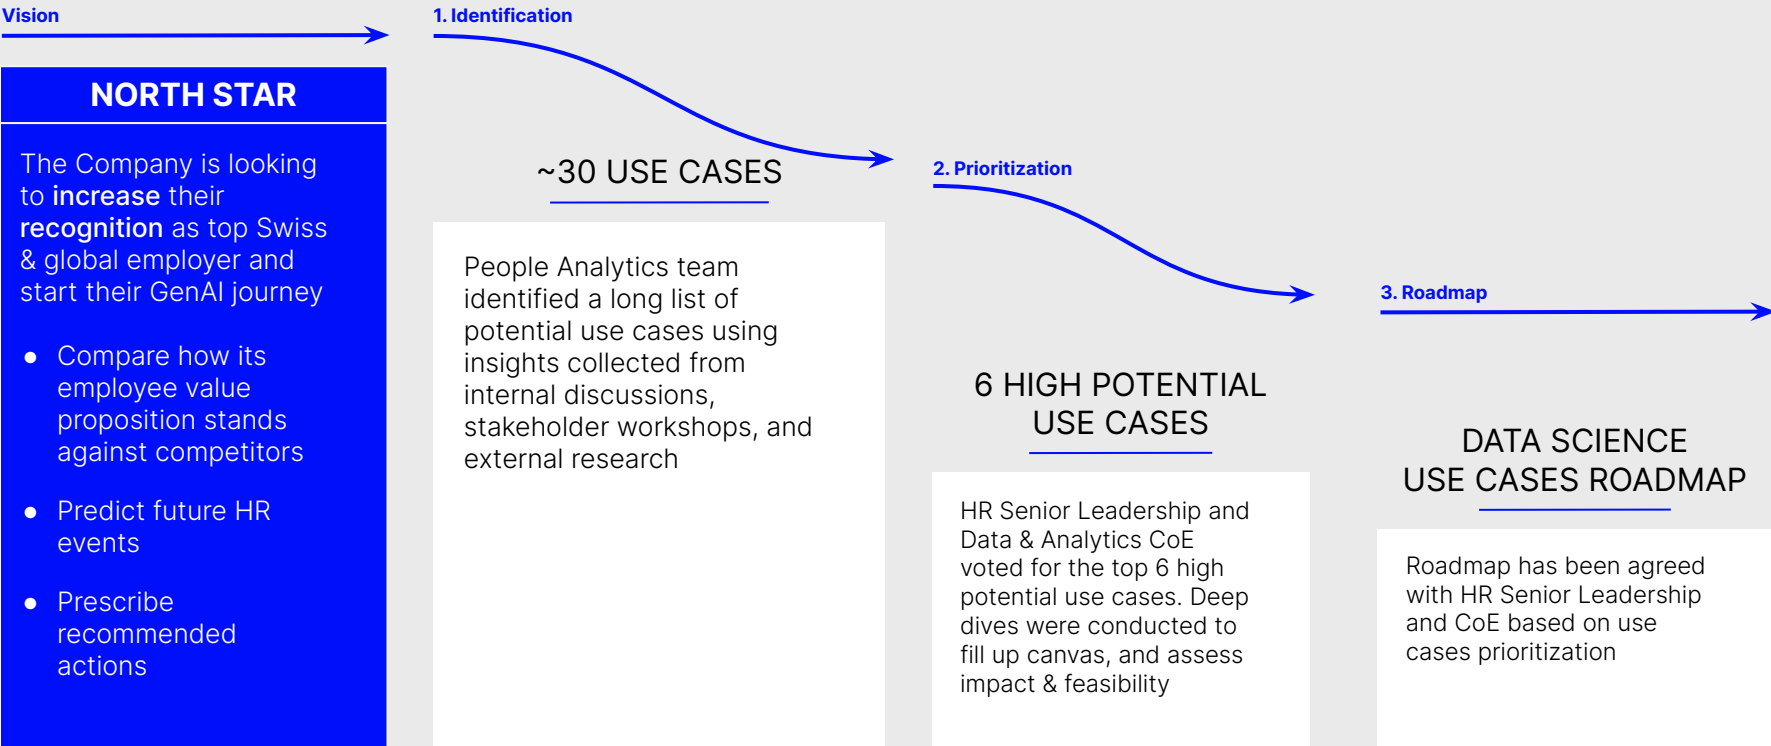

GenAI roadmap buildup in a major Swiss Bank