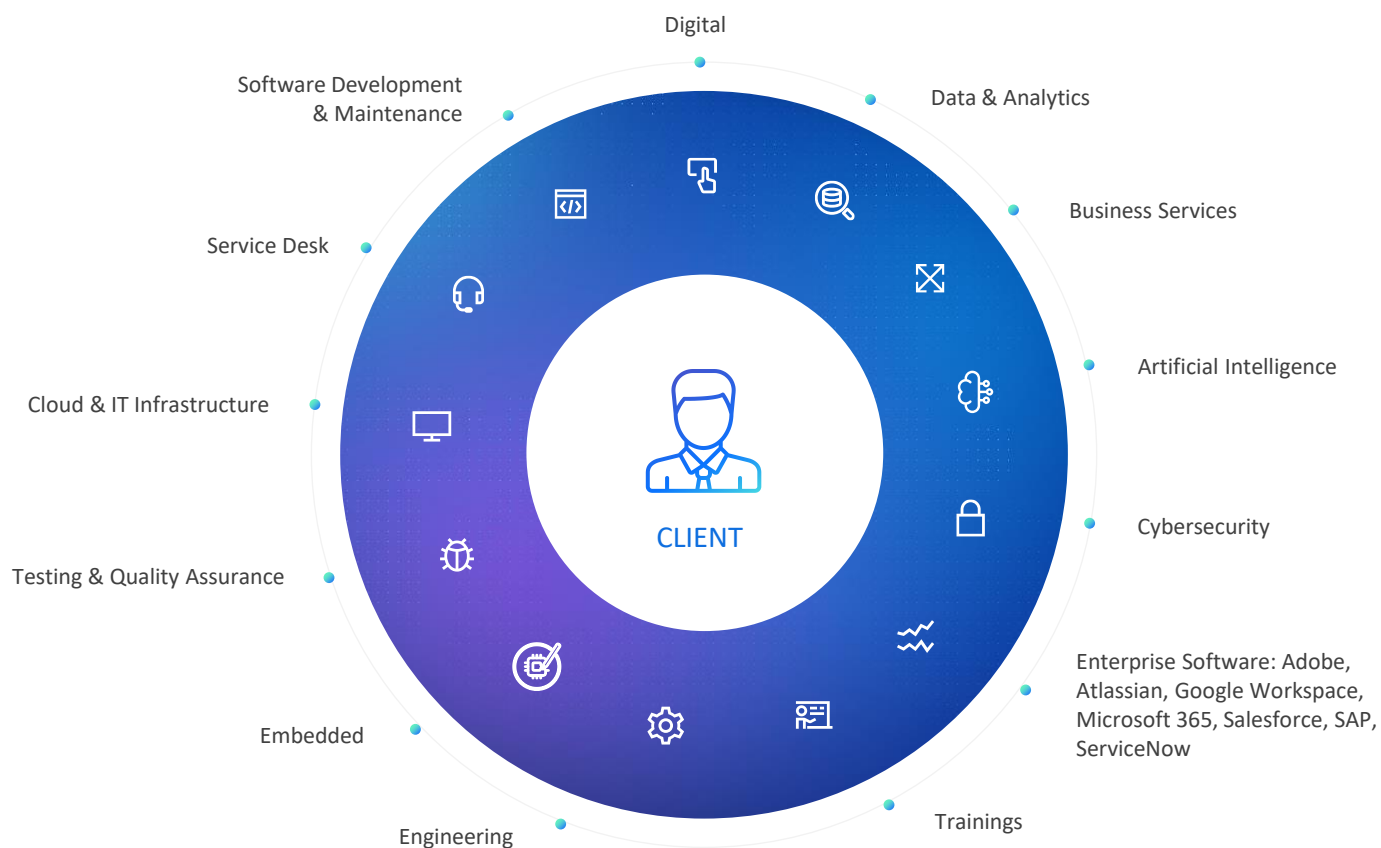

Offer – One-stop shop

Tangible Benefits / Desired Outcomes

- ✓ You take care of your business development - we take care of the cloud
- ✓ Our architects will support you in the latest technologies
- ✓ We are ready to maintain your infrastructure with dedicated support team

Why Sii

600 certified experts

Solution Architects, Network Engineers, Security Engineers, DevOps Architects, Data Engineers, Azure Administrators, Azure Developer, Cybersecurity Architects, D365 Consultants, Power BI Analysts

Leading cloud services

Microsoft Azure, Microsoft 365, Dynamics 365, Power Platform

Innovative industry solutions

For manufacturing banking, healthcare, real estate and public sectors

End-to-end Project Support

Mrom preliminary data analysis, target model creation, implementation on dedicated devices to maintenance