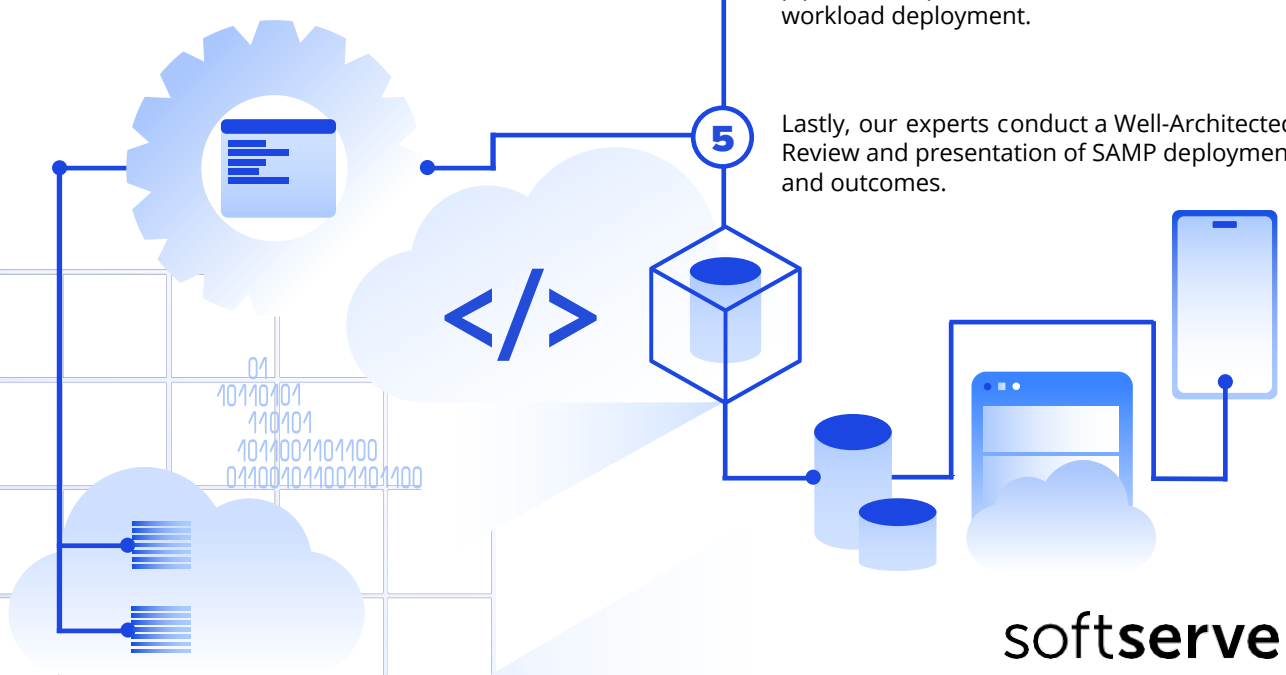

RAPID PATH TO DIGITAL EXCELLENCE

SOFTSERVE'S APP MODERNIZATION PLATFORM

With SoftServe's Application Modernization Platform (SAMP) accelerator, our clients can:

Focus forward and keep building product instead of the platform

Stay competitive, differentiate faster, and reduce time to market for new services and features

Feel confident in the knowledge that the security standards at-scale are guaranteed

Boost ROI with reduced application onboarding time and enhanced operational efficiency

PILOT'S APPROACH

1

Our team starts by reviewing your current solution to build a roadmap for SAMP Pilot implementation or report with a plan for enhancements and risk mitigation of the existing container platform.

2

Then, we examine application architecture, prioritize applications for modernization, and adapt applications for deployment in containers.

3

Next, we deploy the platform with Azure Kubernetes Service as a core component using the SAMP Pilot accelerator and utilizing IaC. After, we modernize and onboard one-to-tree applications to show how the platform can meet your needs and bring value.

4

After that, our team creates packages for containerized applications and sets up CI/CD pipelines for platform, container builds, and workload deployment.

5

Lastly, our experts conduct a Well-Architected Review and presentation of SAMP deployment and outcomes.

softserve