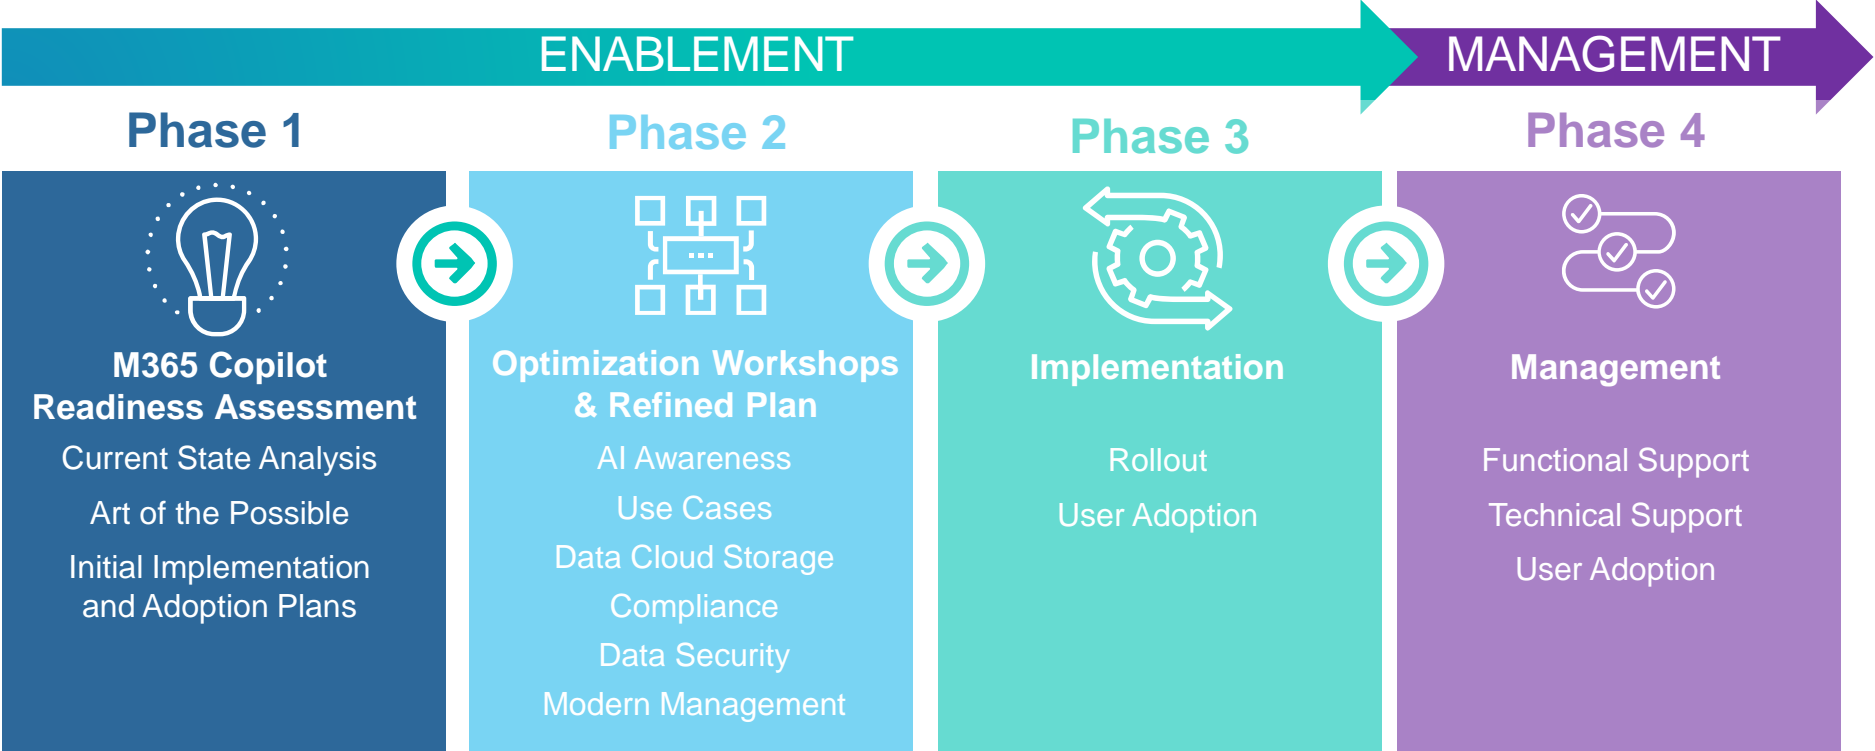

Our Microsoft 365 Copilot Approach

A consultative and thorough approach can produce maximum results