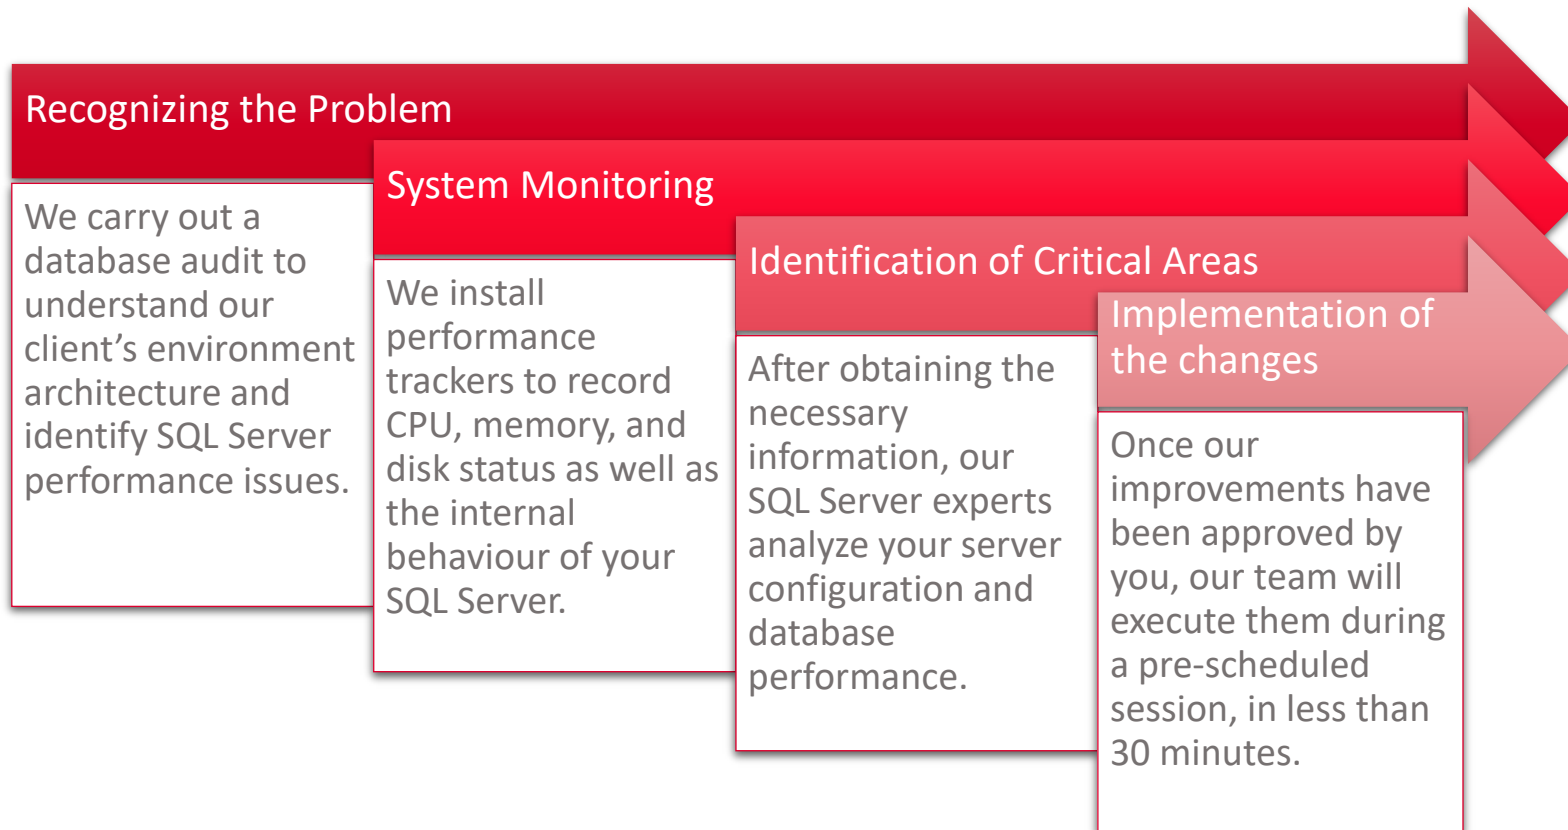

Data Services

SQL Server Health Check

Our SQL Health Check service optimizes database servers, identifies areas for improvement, and gives you access to suitable risk mitigation measures.

SQL Server Support

Microsoft SQL Server DBA support includes everything you need to provide expert DBA service. In addition to understanding the current state of the IT infrastructure, identify and resolve problems in the Microsoft SQL Server platform.

-  SQL Server database maintenance, configuration and updates.
-  Periodic database analyses.
-  Import and export of data when needed.
-  AD-Hoc threat detection monitoring.
-  24/7 emergency support.
-  Critical error reporting and resolution.

FastSQLPerformance

FastSQLPerformance is our fast diagnostic service for Performance problems in **SQL Server**. We mainly focused on improving the performance, stability and security of the database engine in just two days.