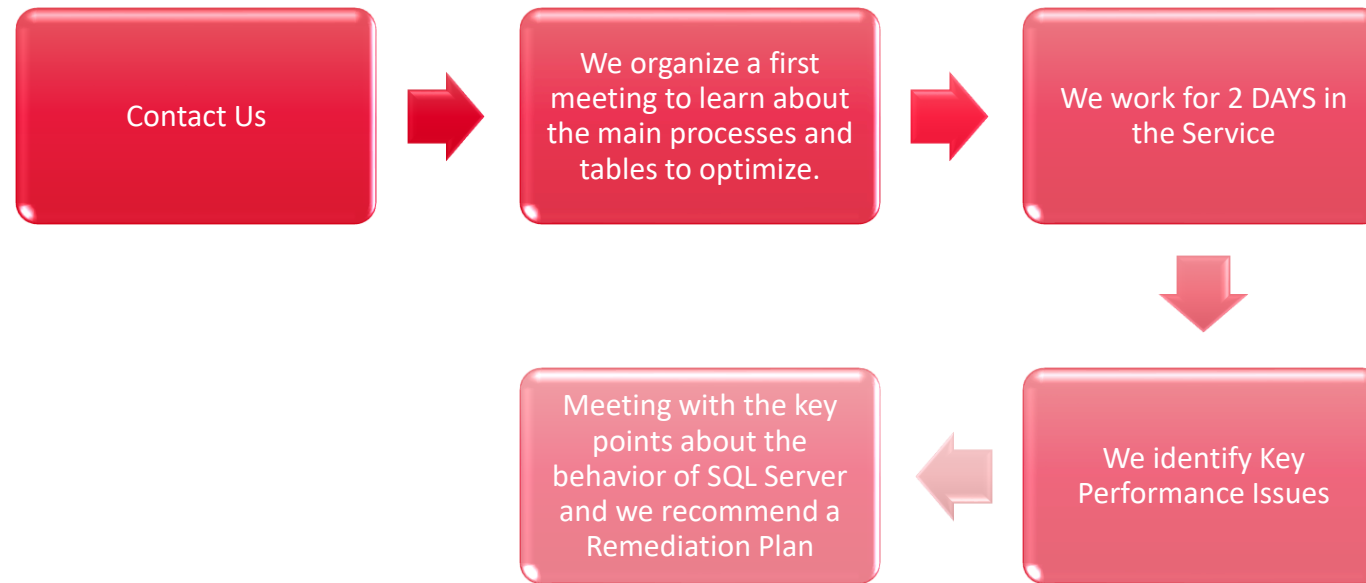

FastSQLPerformance

FastSQLPerformance is our fast diagnostic service for Performance problems in **SQL Server**. We mainly focused on improving the performance, stability and security of the database engine in just two days.