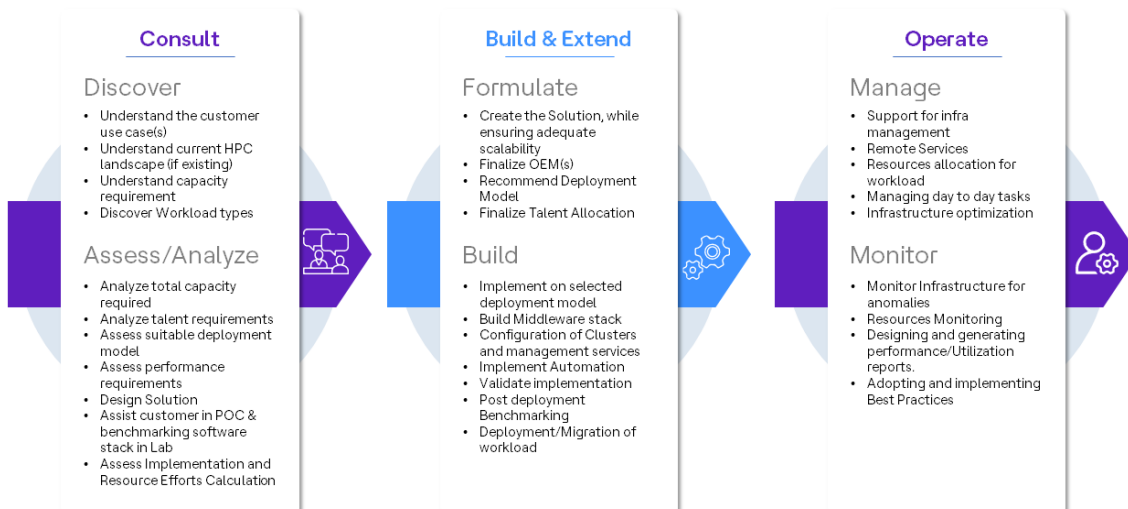

HCLTech services for Azure HPC: