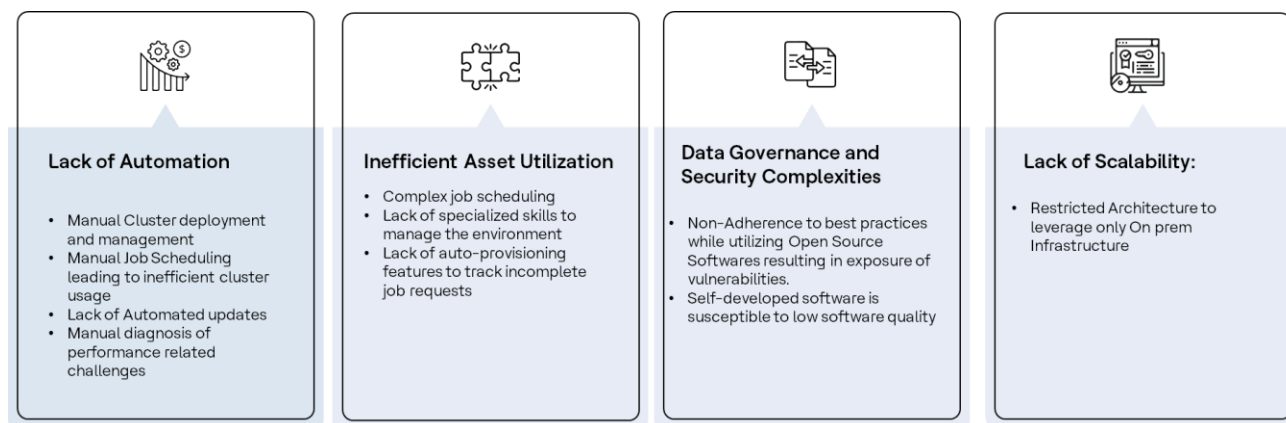

In today's competitive business landscape, High Performance Computing (HPC) has emerged as a game-changer for enterprises, empowering them to process large data sets and complex simulations faster. The result is accelerated innovation cycles with improved efficiency.

High Performance Computing (HPC) is a key enabler for solving complex problems in science, engineering, and business domains. HPC applications require high levels of performance, scalability, and reliability, which can be challenging to achieve on traditional infrastructure.

Challenges: