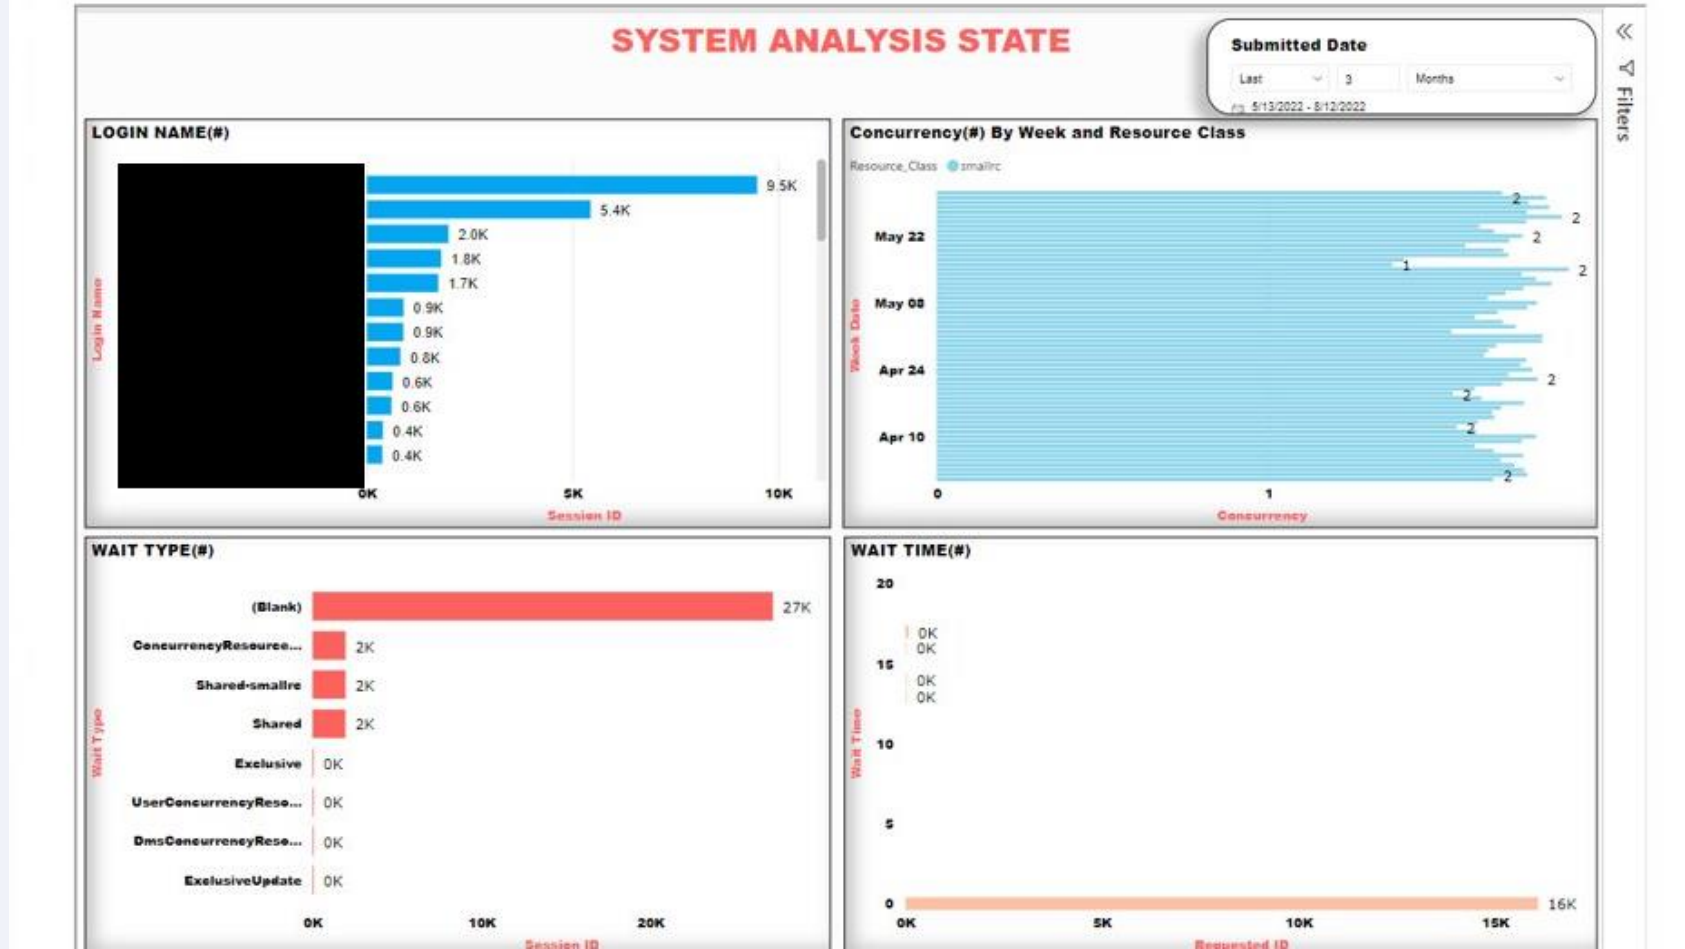

Gmail Report 1