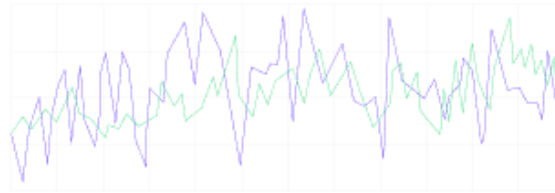

Welcome back email.company.com

Microsoft 365 Licence Activity

300 Active **10** Inactive

Outlook Activity

213k Sent **333k** Received

Storage Use (GB)

3210.0

Highest Storage Users

Your Microsoft 365 account

Active Licences	300
Inactive Licences	10
Active Licences with no activity	20

File Counts

321k **123k**
Sharepoint Files OneDrive Files

Inactive Accounts

10

You have 10 licensed users with no activity in the last 3 months.