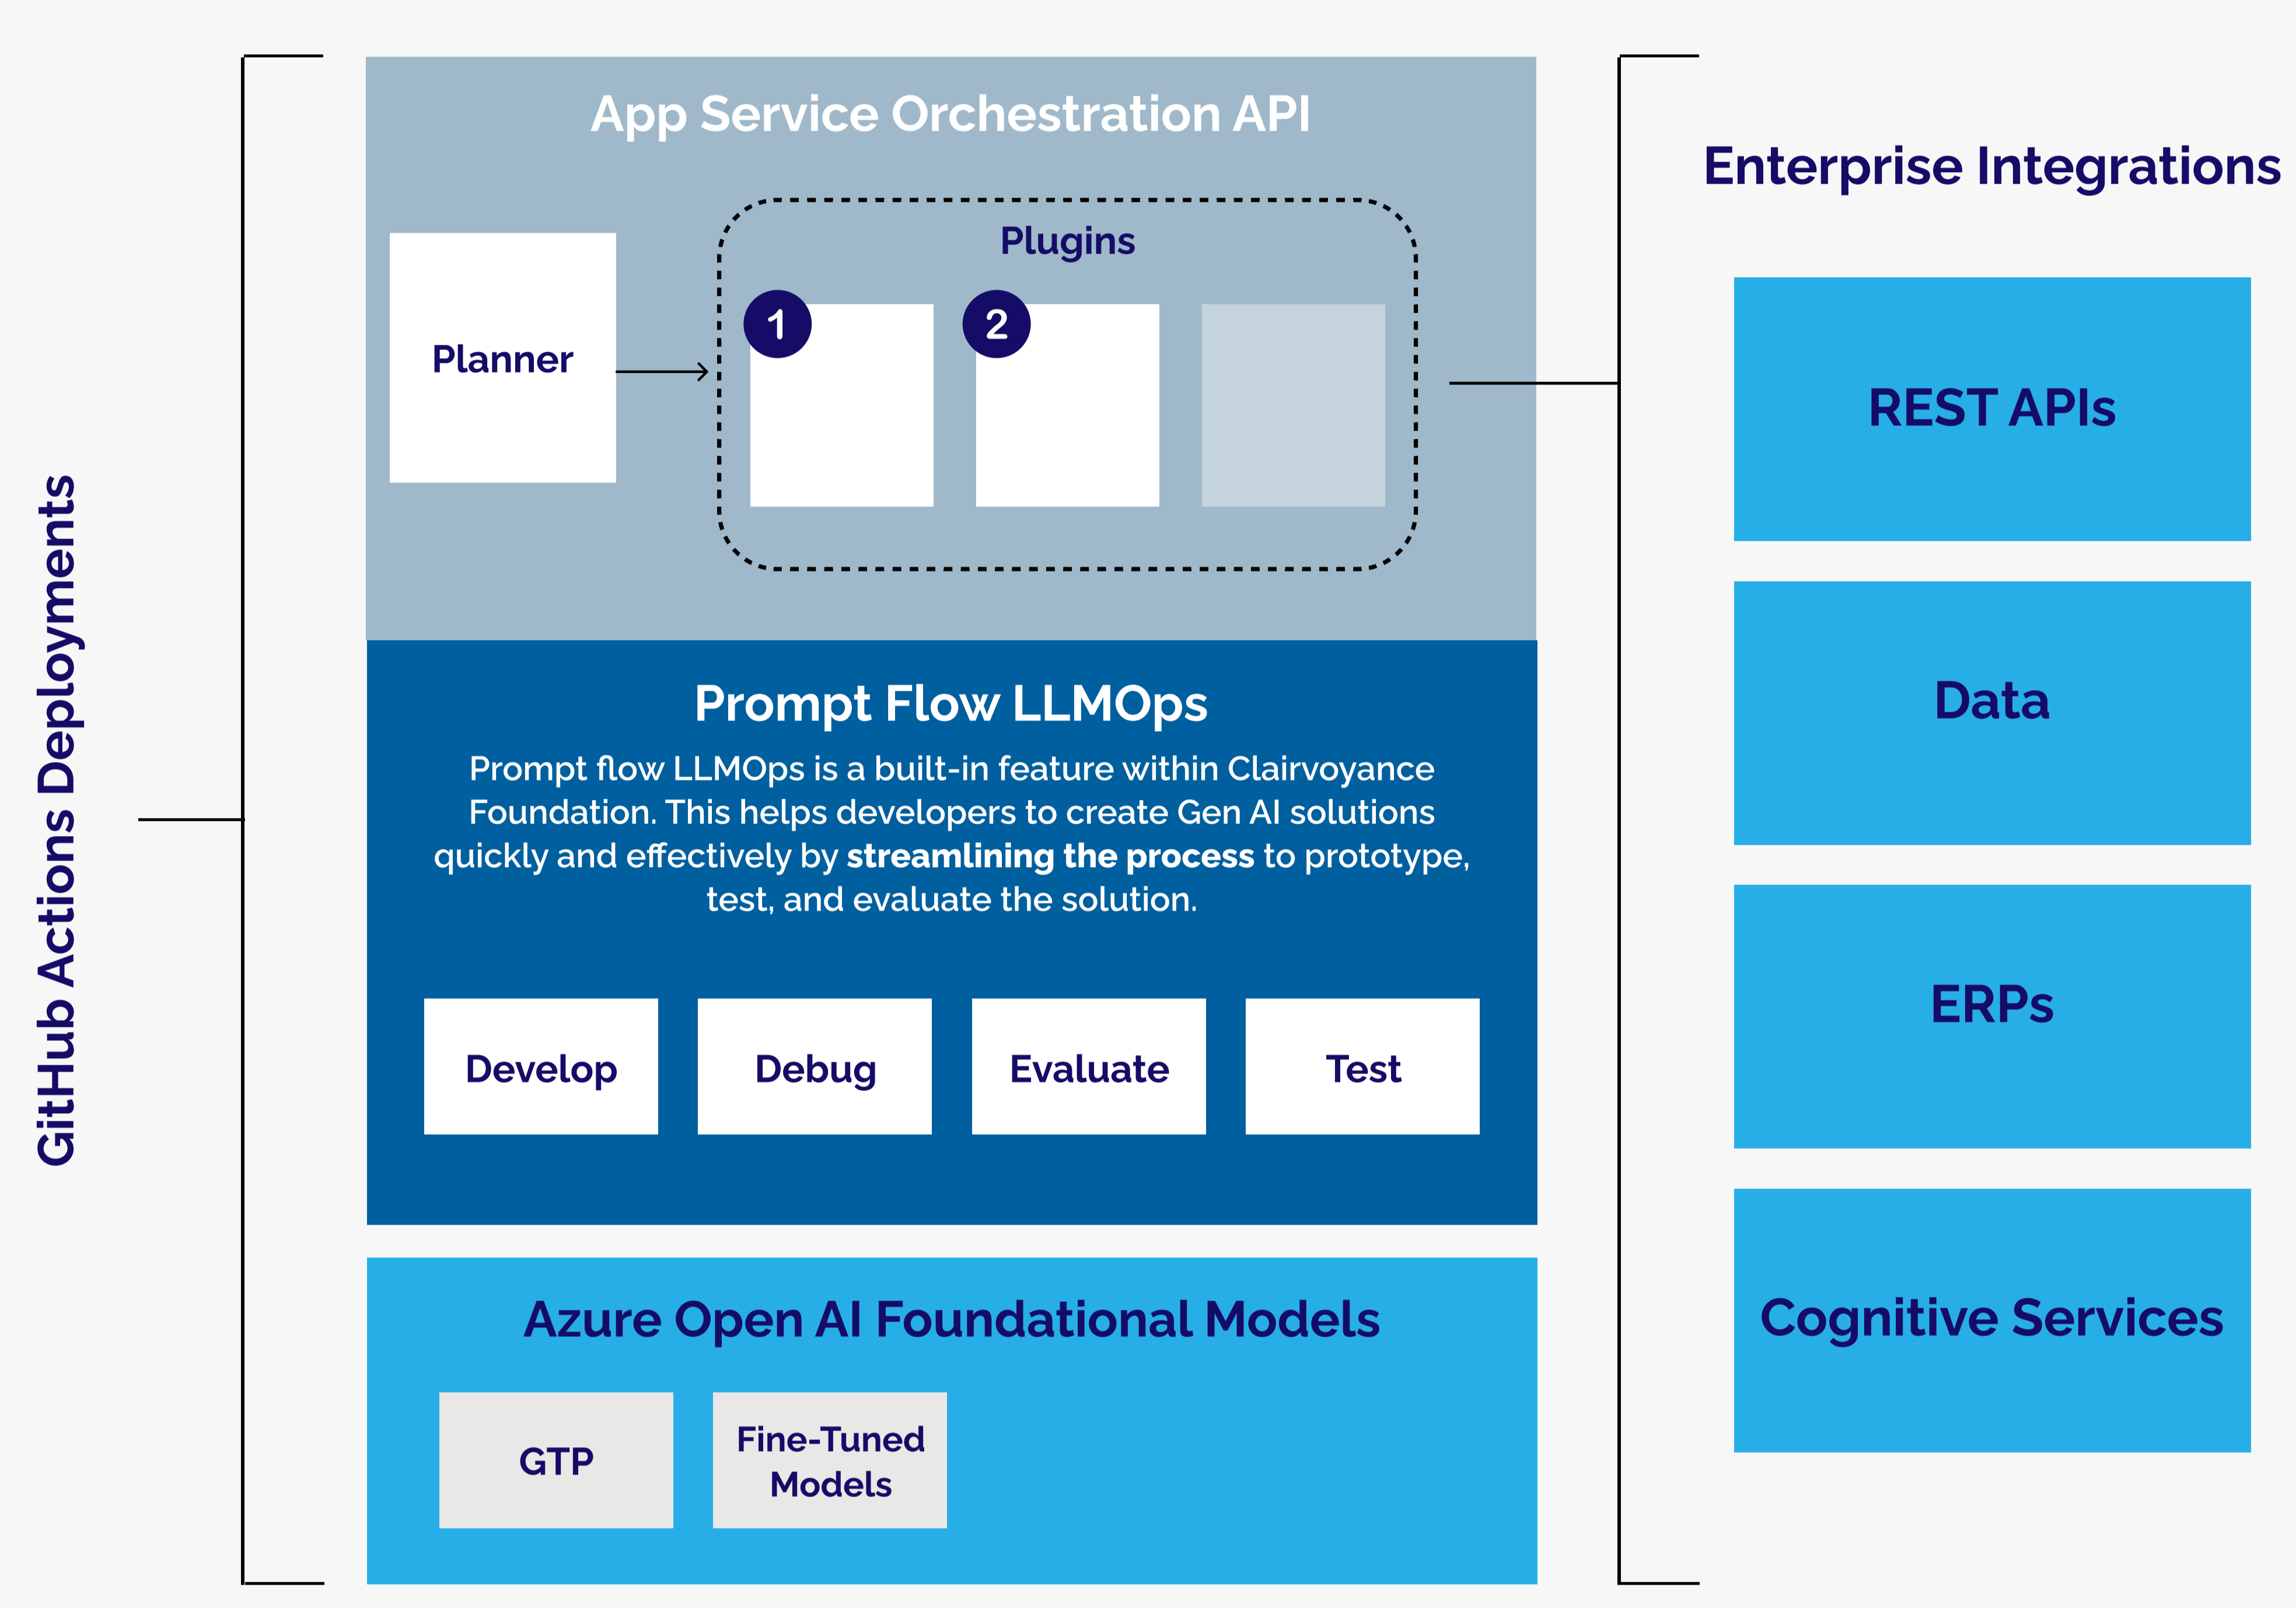

Clairvoyance Foundation & Assistants

The Cornerstone of Your Generative AI Solutions

Clairvoyance Foundation is the baseline accelerator that enables your generative AI solutions to become a reality. It is an open platform designed specifically to facilitate the building of generative AI solutions, and it can be configured specifically for your environment.

What You Get With Clairvoyance Foundation

Leverage our expertise and **accelerate your AI deployment by more than 3 months**. The Clairvoyance Foundation platform allows you to bypass the tactical groundwork, and experience your AI transformation - increasing **speed to market**, **enhancing innovation**, and **improving user experience**.

Other Areas Where Clairvoyance Foundation Can Be Implemented

Automation
Optimize your internal operations through intelligent automation. Many workers spend over **40% of their time on repetitive tasks**. AI automation can help you focus on what matters.

How It Works

Clairvoyance Assistants Accelerator

Build intelligent, generative assistants for your enterprise and your customers.

This accelerator is your precursor to many Generative AI Assistants, allowing you to **increase speed to market**, while **ensuring proper governance**. Built on top of Clairvoyance Foundation, Clairvoyance Assistants can enable: