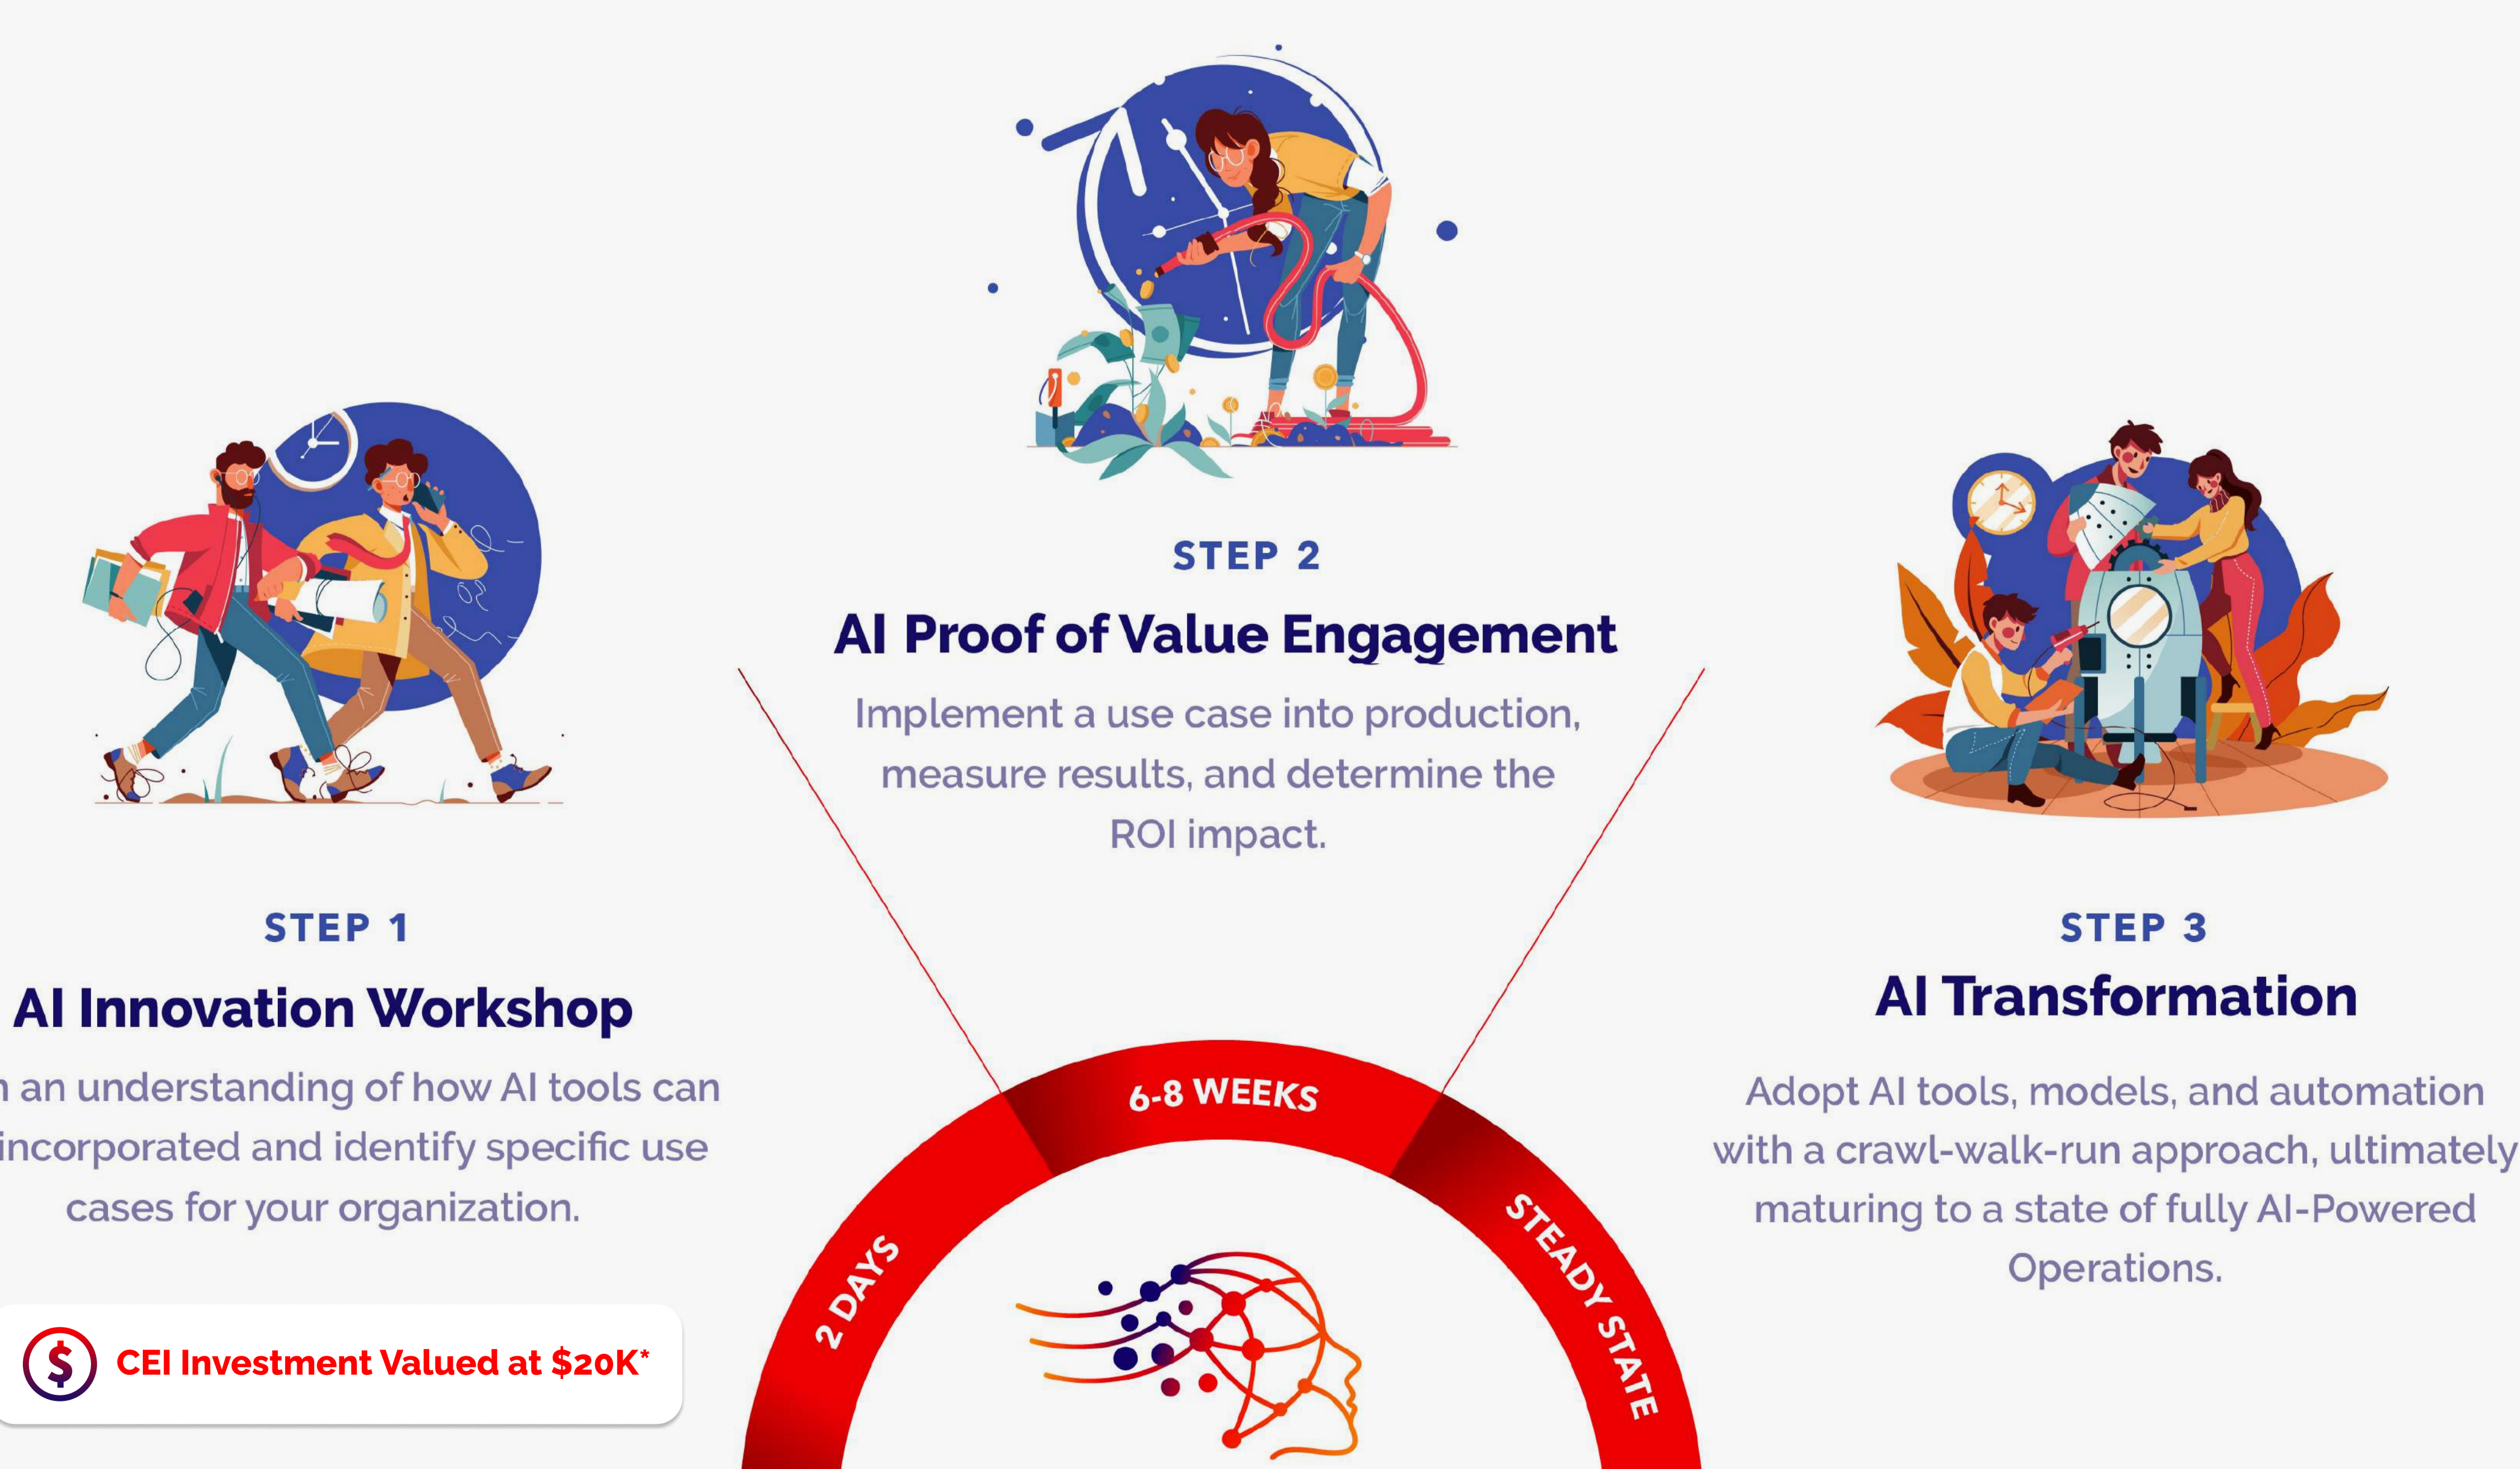

About CEI

CEI is a technology consultancy that specializes in business strategy, talent acquisition, technology solutions, and managed services.

Contact Us
(412) 341-3541
cei@cei.com

Locations:
Clairvoyance, PA (HQ) | Chicago, IL | Cincinnati, OH | Denver, CO | Orlando, FL | Philadelphia, PA | Washington, D.C. | Virginia Beach, VA | Bentonville, AR | Chennai, India | Barcelona, Spain | Madrid, Spain | Palma, Spain | Lima, Peru | London, UK