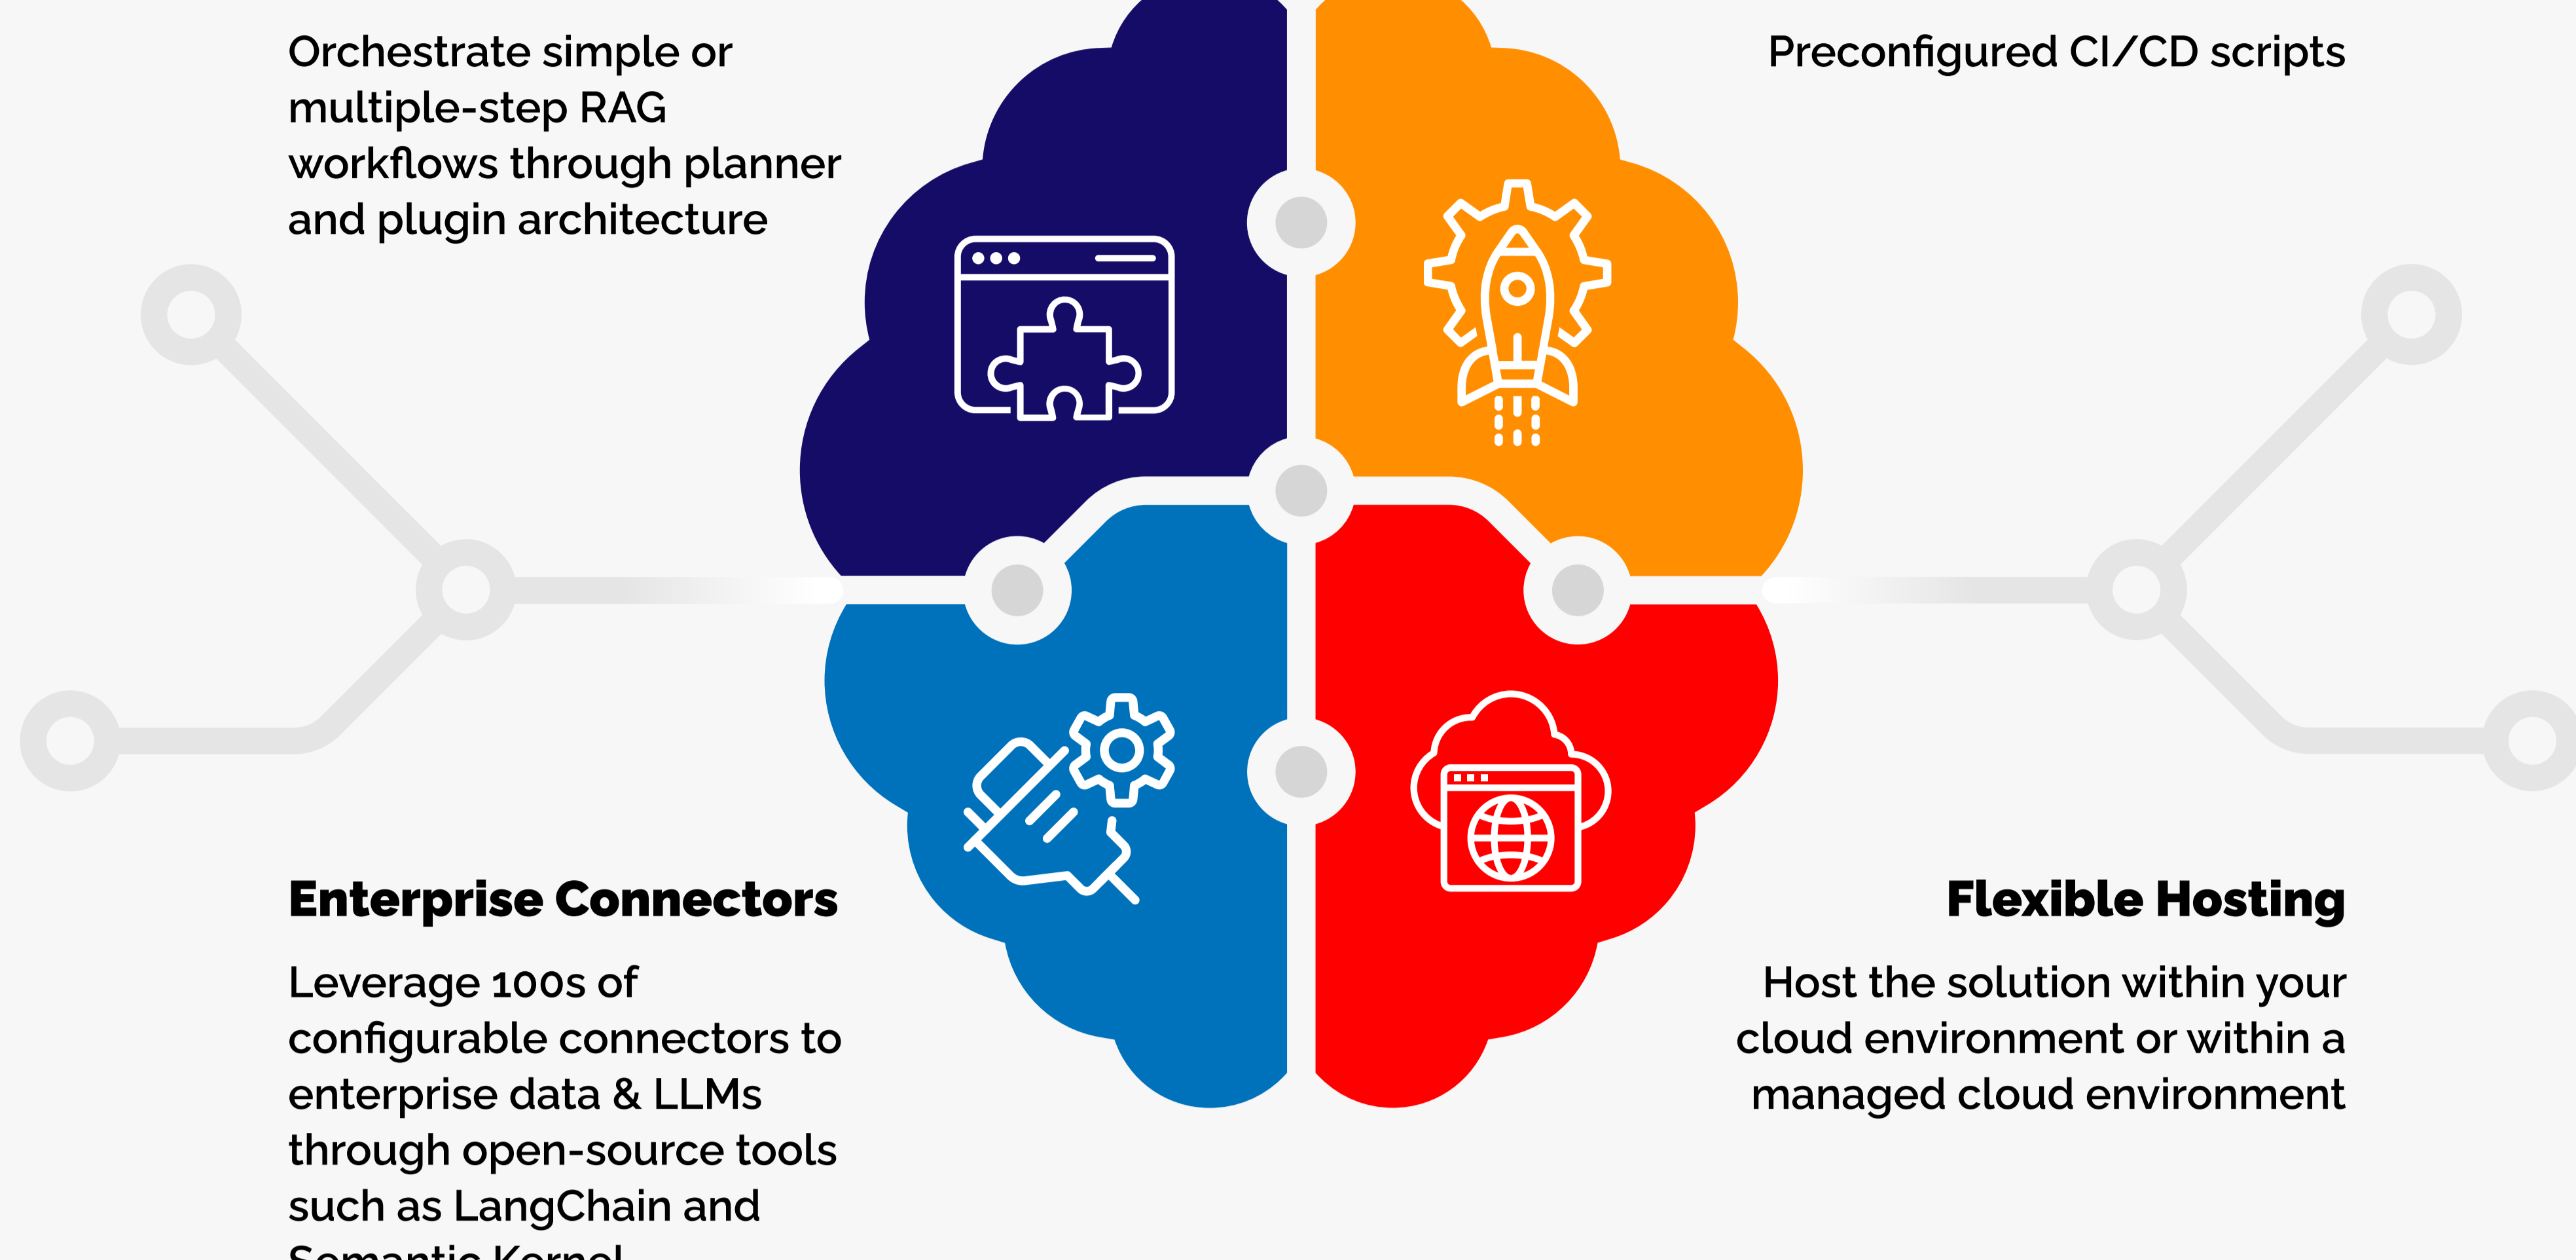

Clairvoyance Foundation & Assistants

The Cornerstone of Your Generative AI Solutions

Clairvoyance Foundation is the baseline accelerator that enables your generative AI solutions to become a reality. It is an open platform designed specifically to facilitate the building of generative AI solutions, and it can be configured specifically for your environment.

What You Get With Clairvoyance Foundation

Leverage our expertise and **accelerate your AI deployment by more than 3 months**. The Clairvoyance Foundation platform allows you to bypass the tactical groundwork, and experience your AI transformation - increasing **speed to market**, **enhancing innovation**, and **improving user experience**.

Other Areas Where Clairvoyance Foundation Can Be Implemented

Automation
Optimize your internal operations through intelligent automation. Many workers spend over **40% of their time on repetitive tasks**. AI automation can help you focus on what matters.