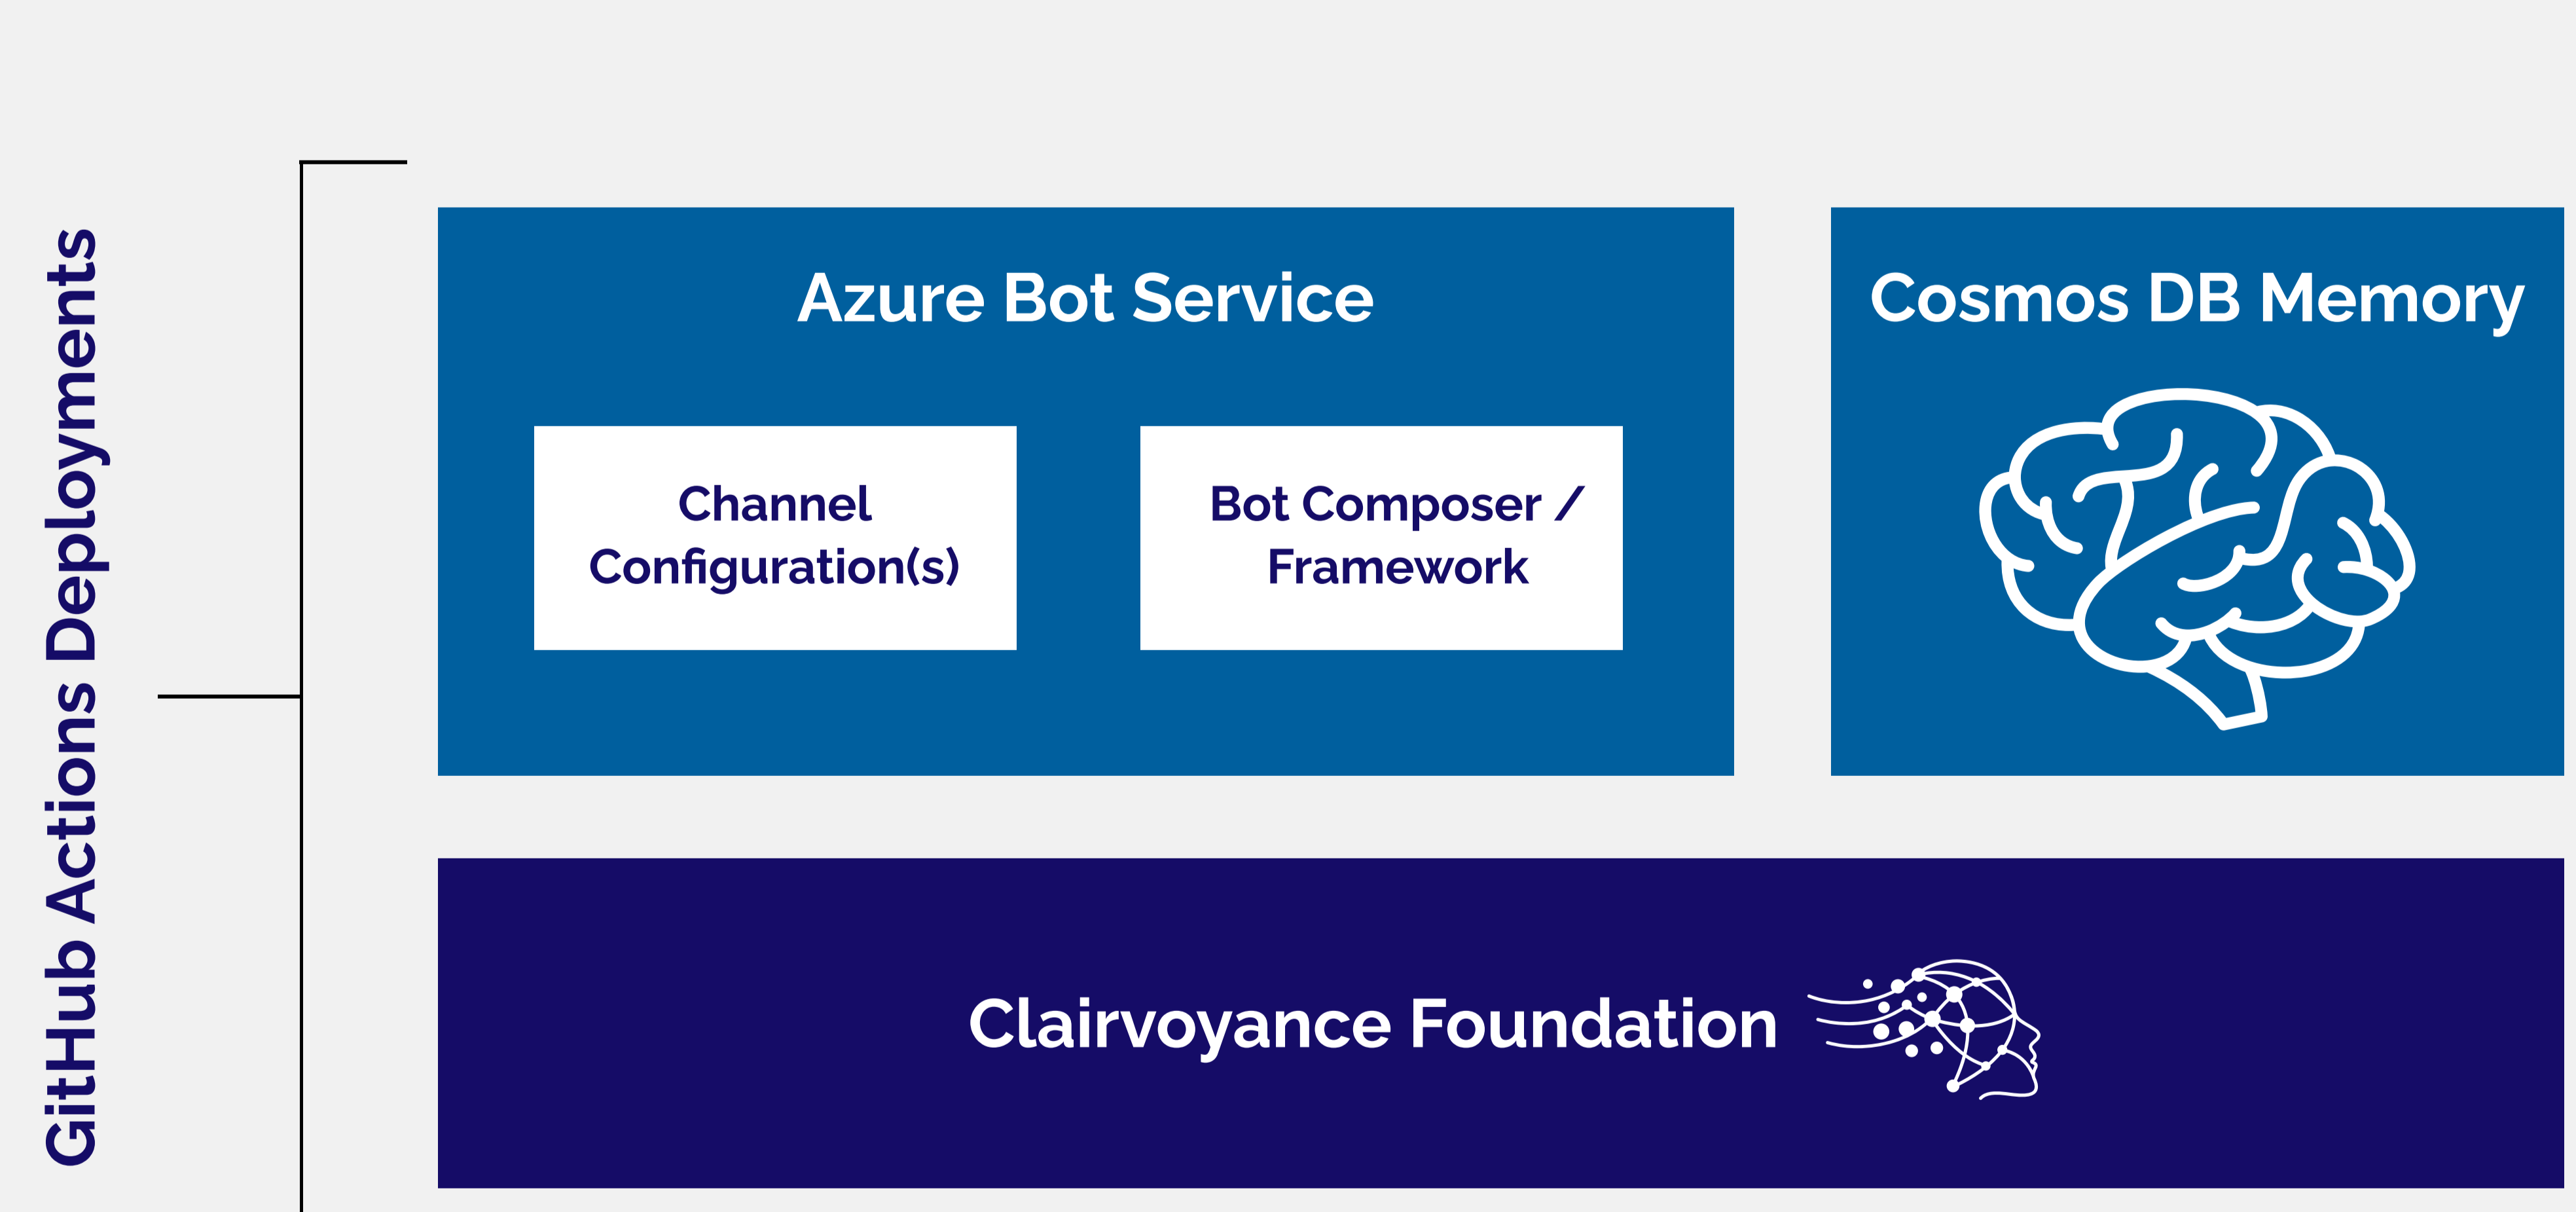

How It Works

Embrace the future of your organization by making the most of the AI revolution. Clairvoyance Foundation and the Assistants Accelerator are your first steps toward embracing AI across your enterprise.

CEI's 3-Step Approach to Clairvoyance Foundation

What you should expect when implementing Clairvoyance Foundation into your business processes.