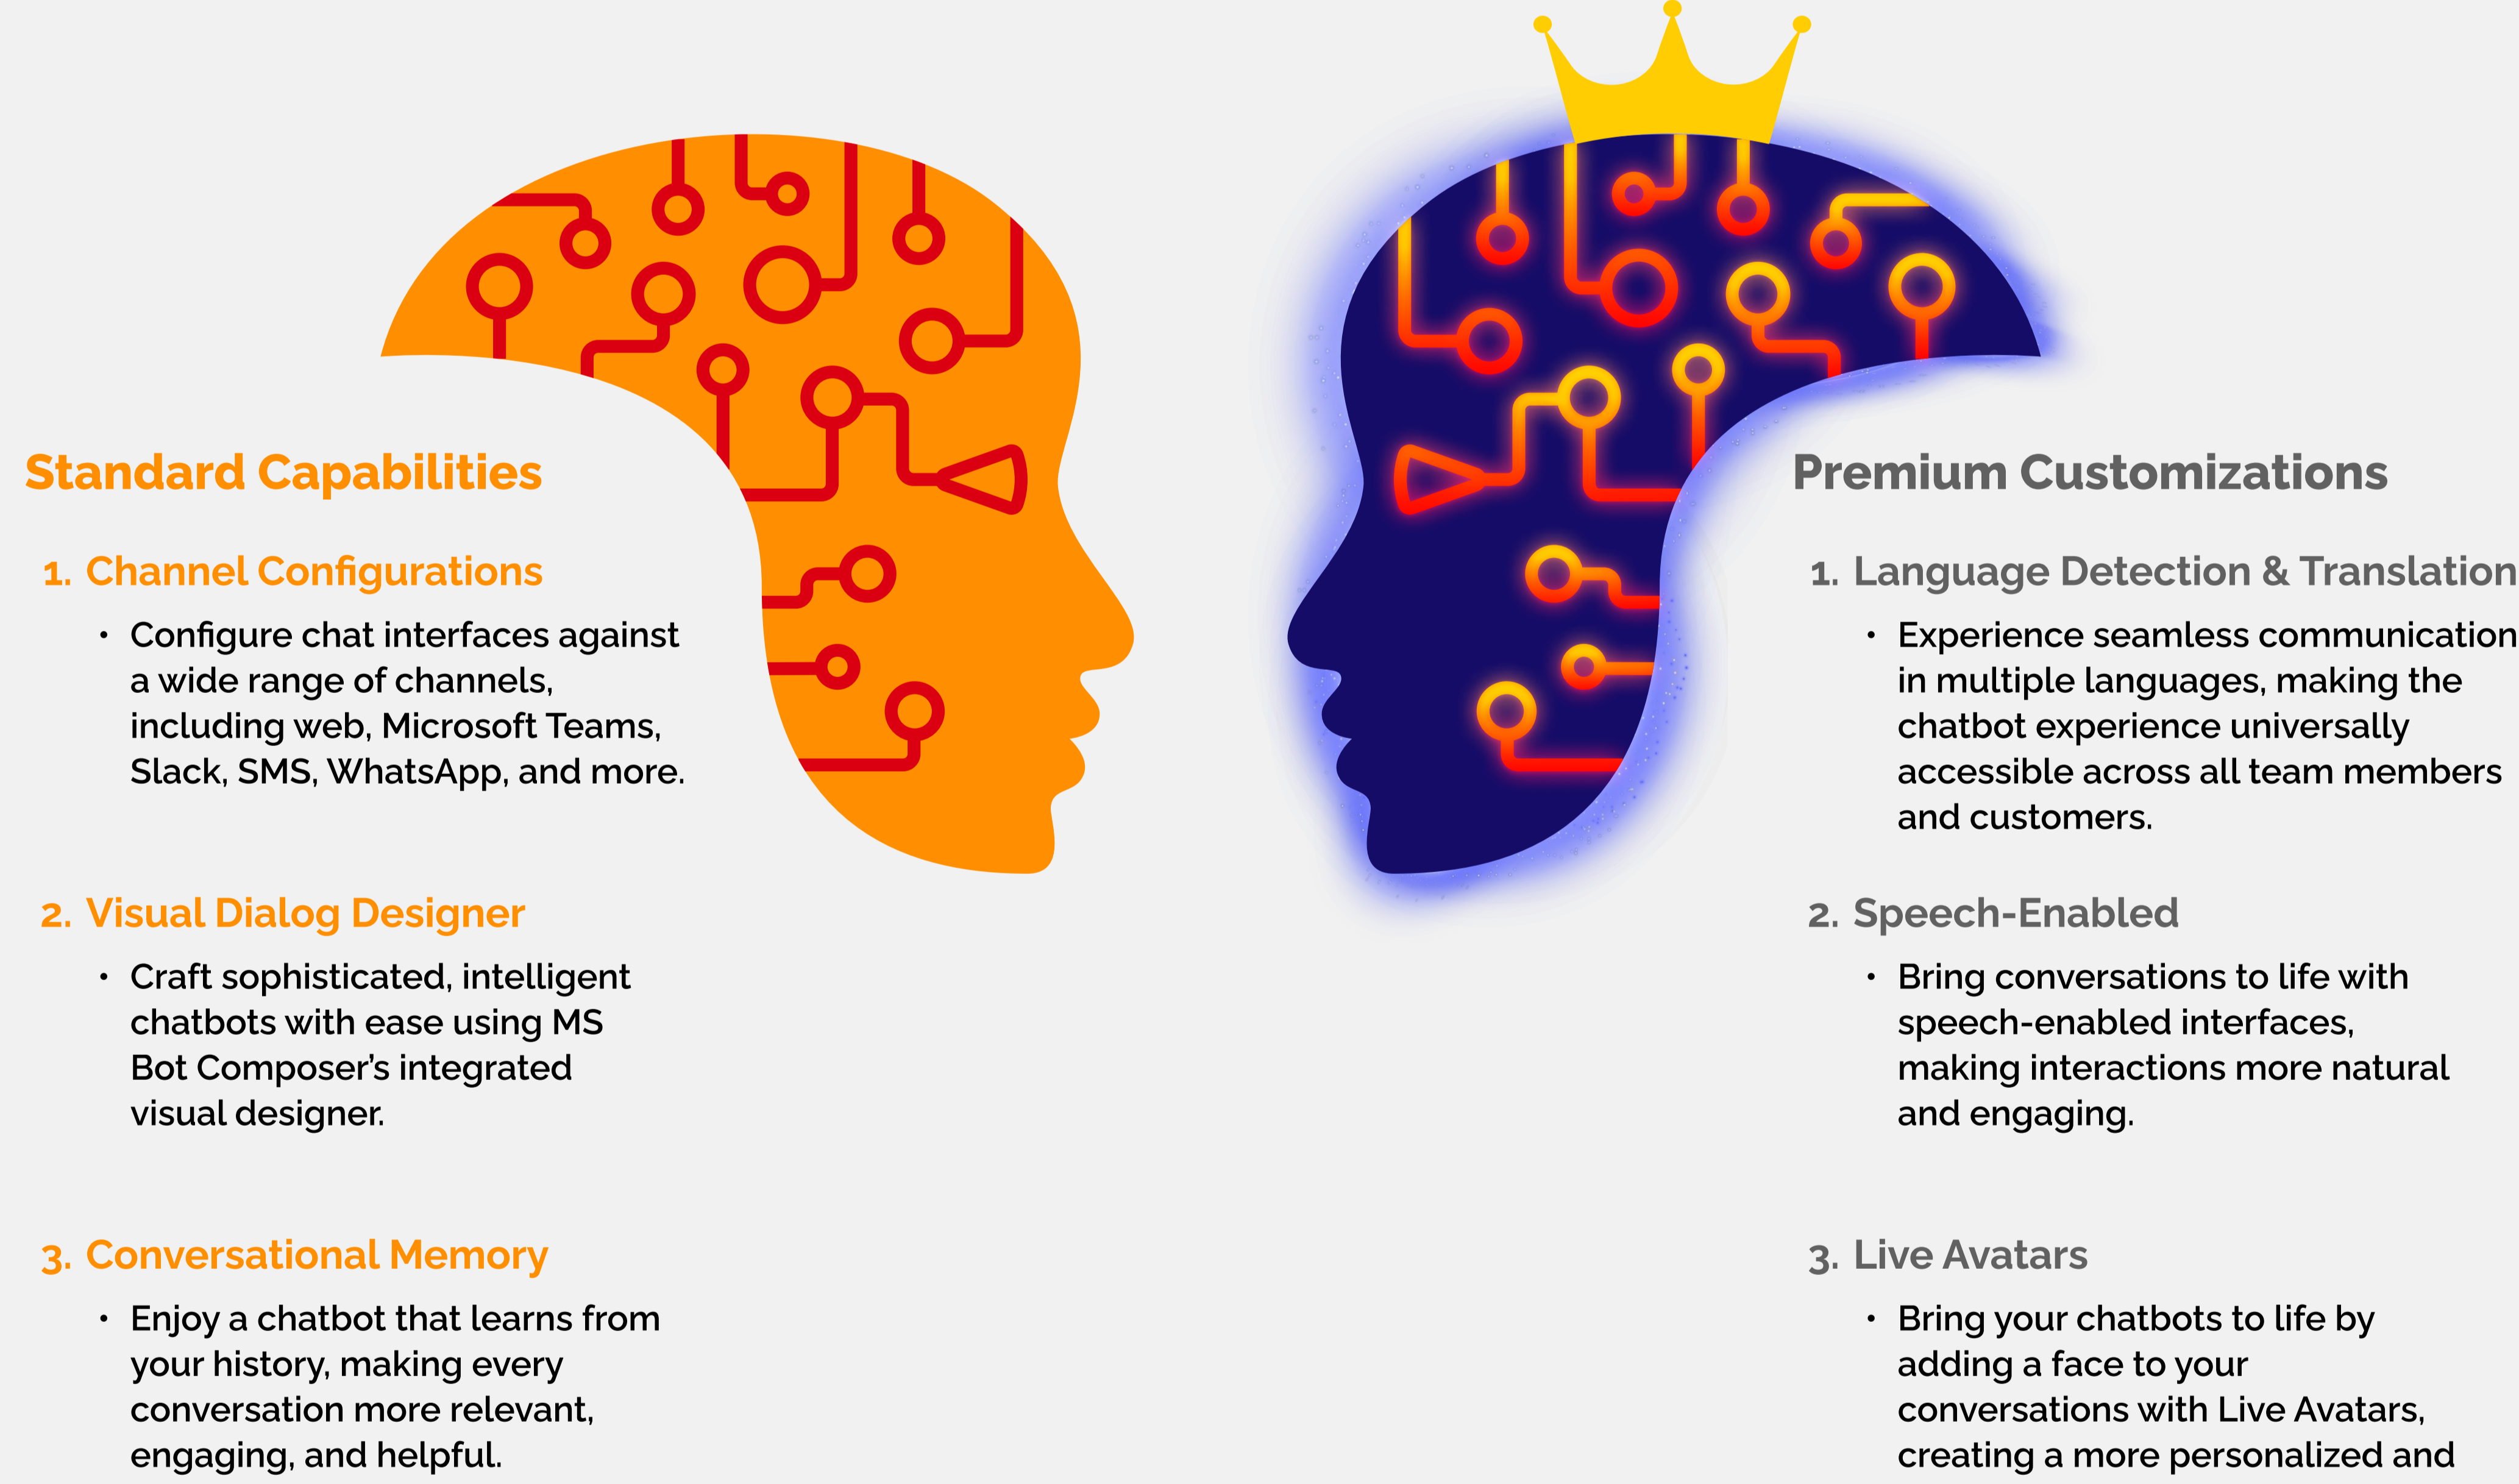

What You Get With Clairvoyance Assistants