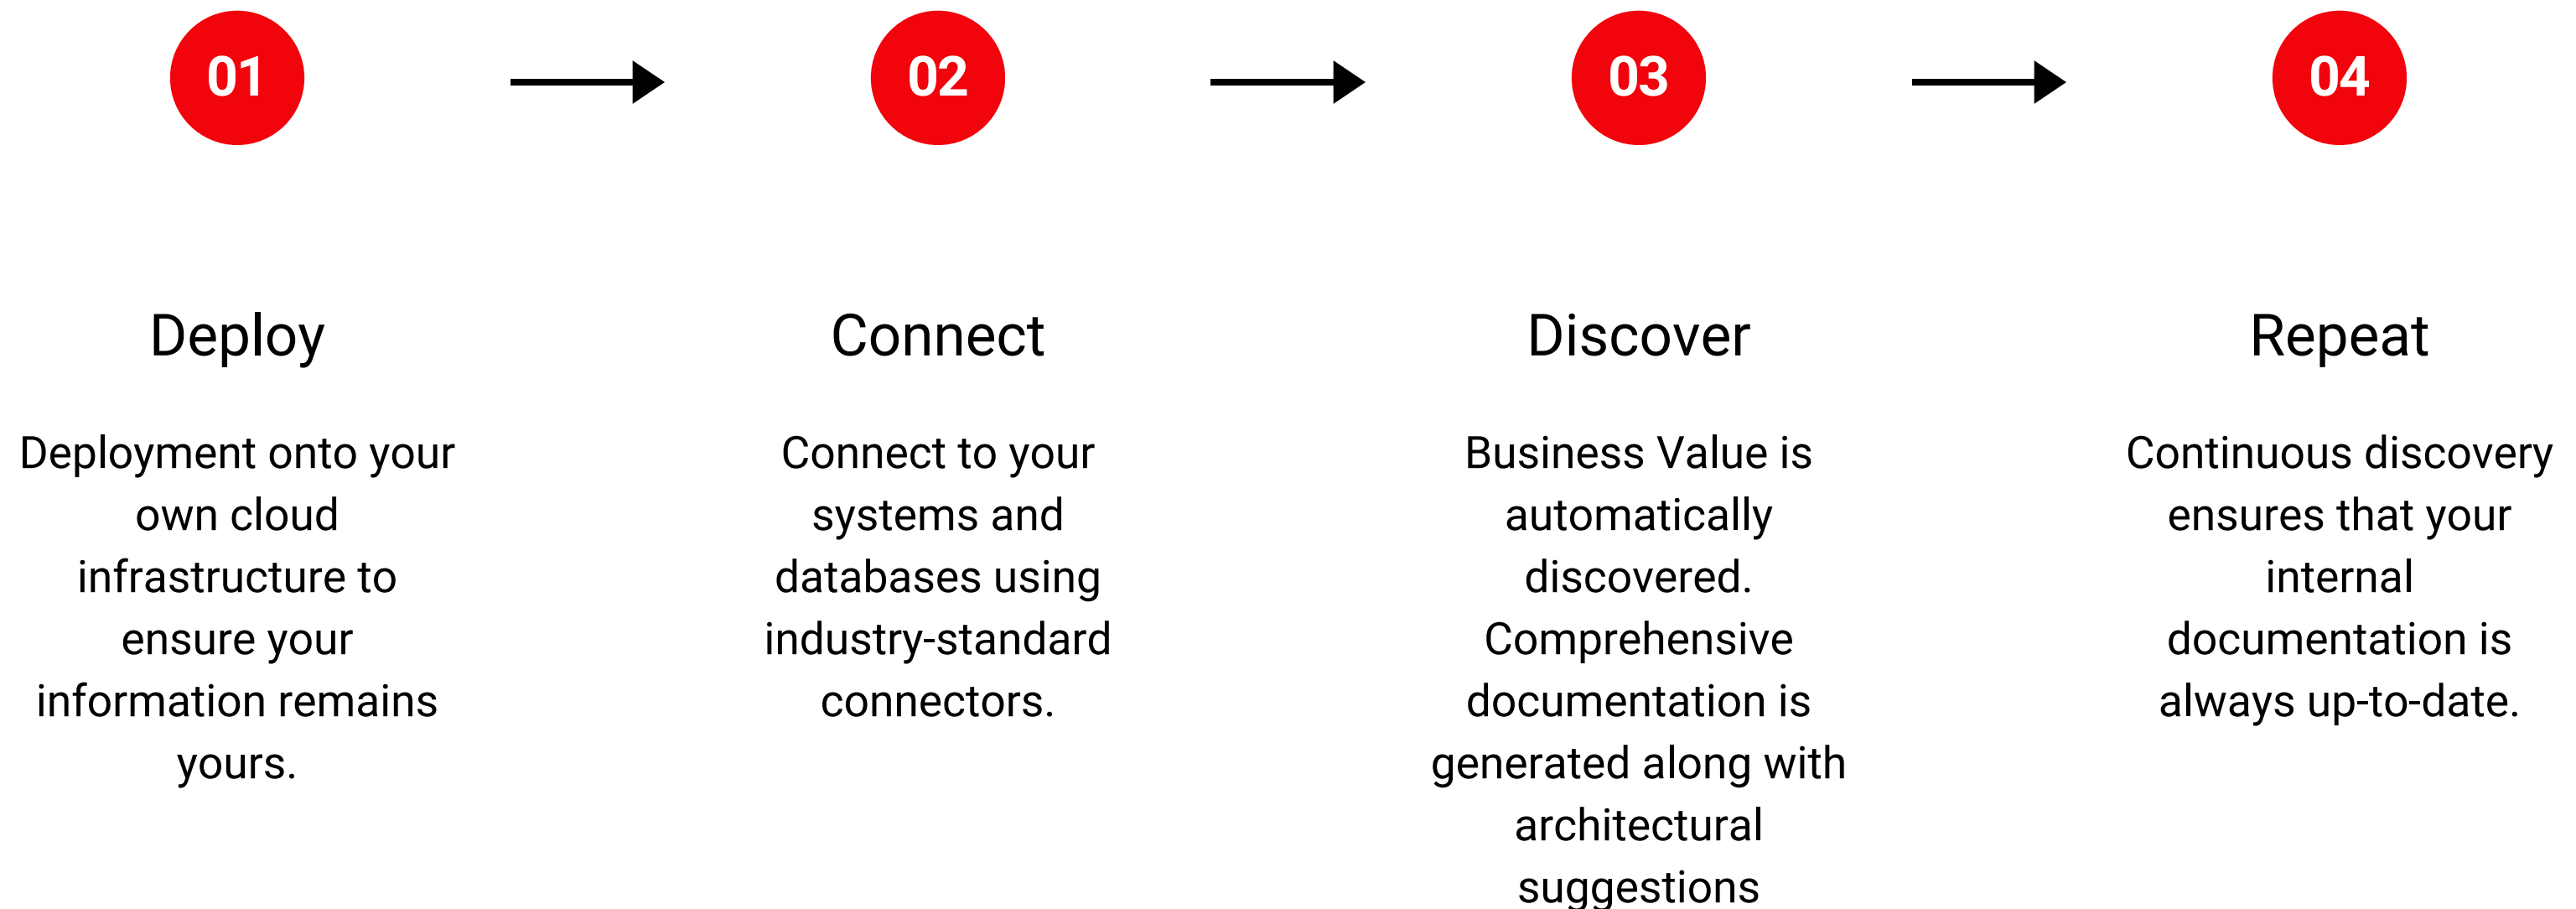

Systems evolve. Documentation doesn't.

Surface X-ray automatically and continuously documents all your systems and databases, finds hidden dependencies, uncovers technology silos, identifies subject matter experts and stores all your key knowledge in a Business Value Lockbox.

01 Rapid deployment

02 Immediate value

03 Incredible ROI

Point-and-Click Approach

Business Value Discovery is rapidly deployable and starts providing value immediately after the deployment.

All without expensive consultancy fees.

How does it work?

Fits into your landscape

Surface X-ray connects to all your systems.