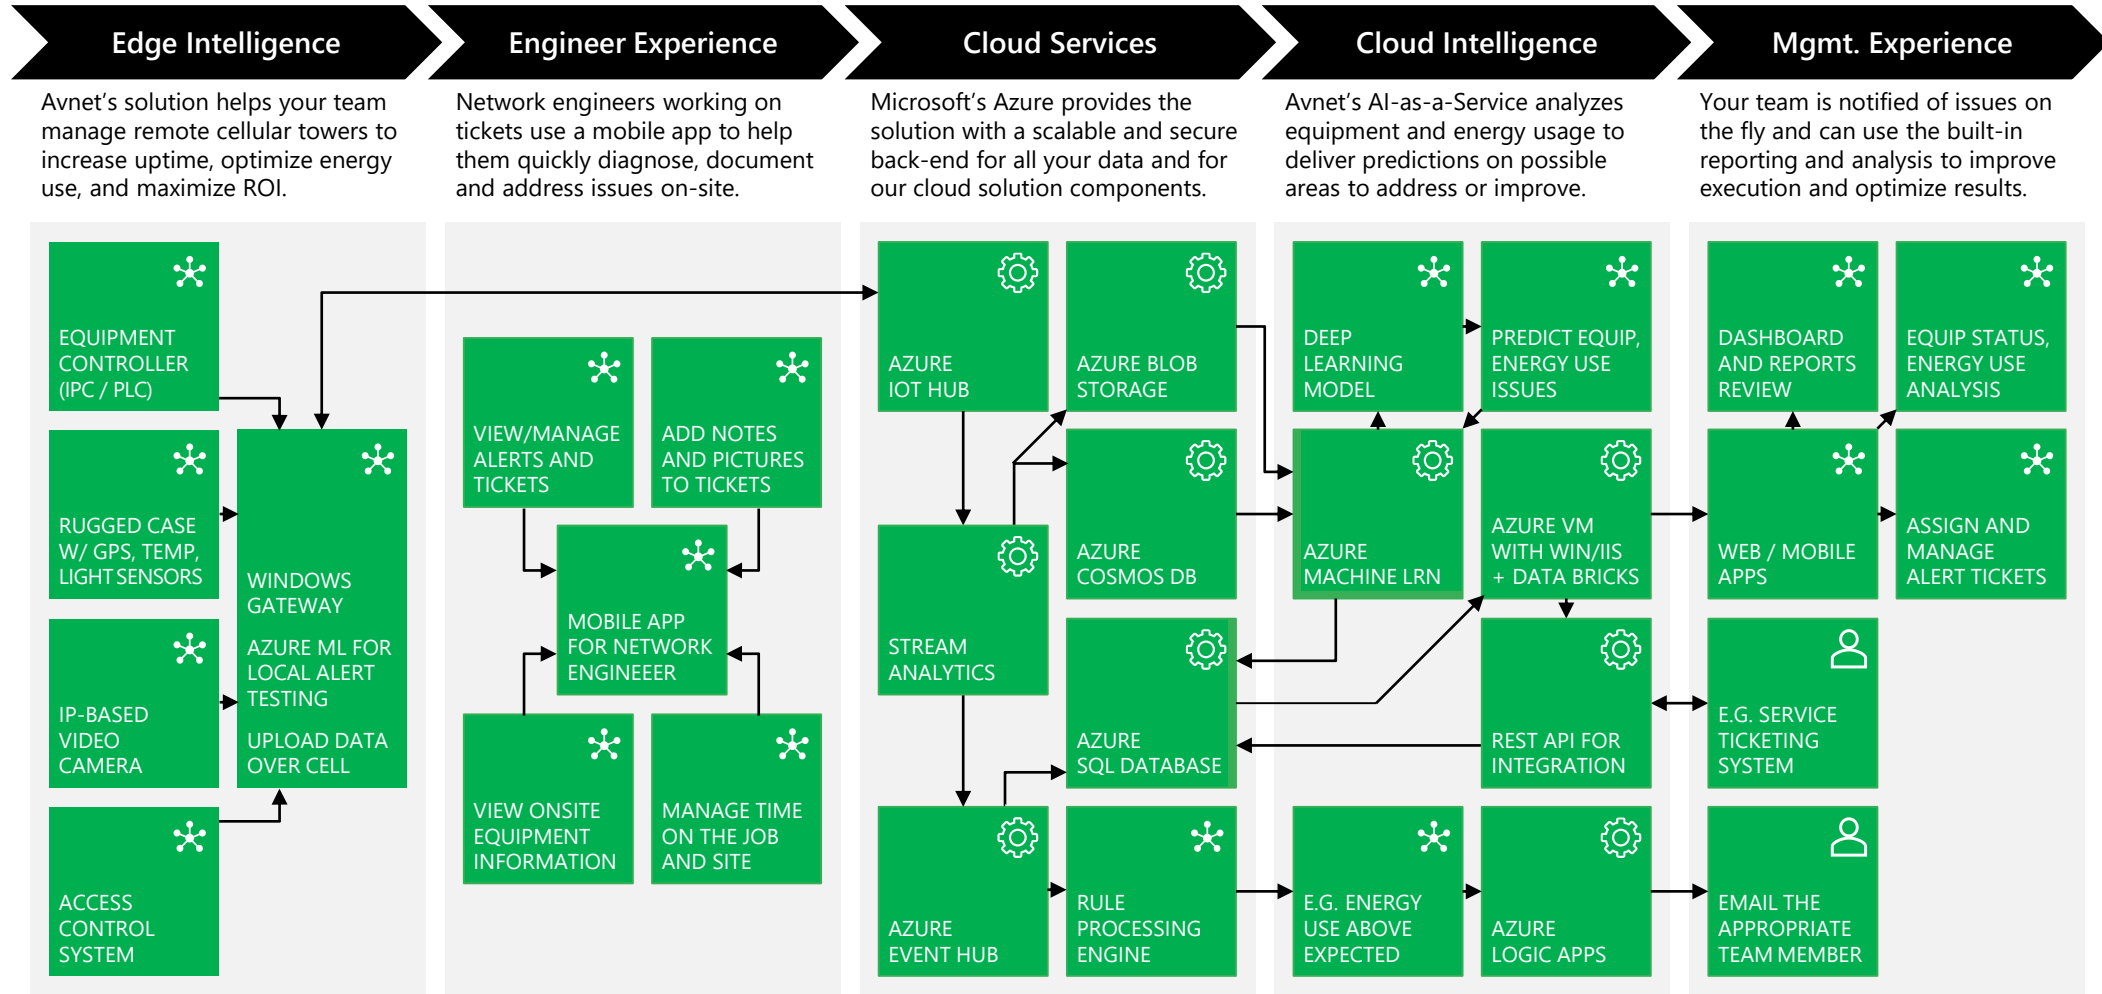

Remote Mgmt. of Cellular Towers with AI

Avnet Reference Architecture

Partner component

Azure service

Customer component